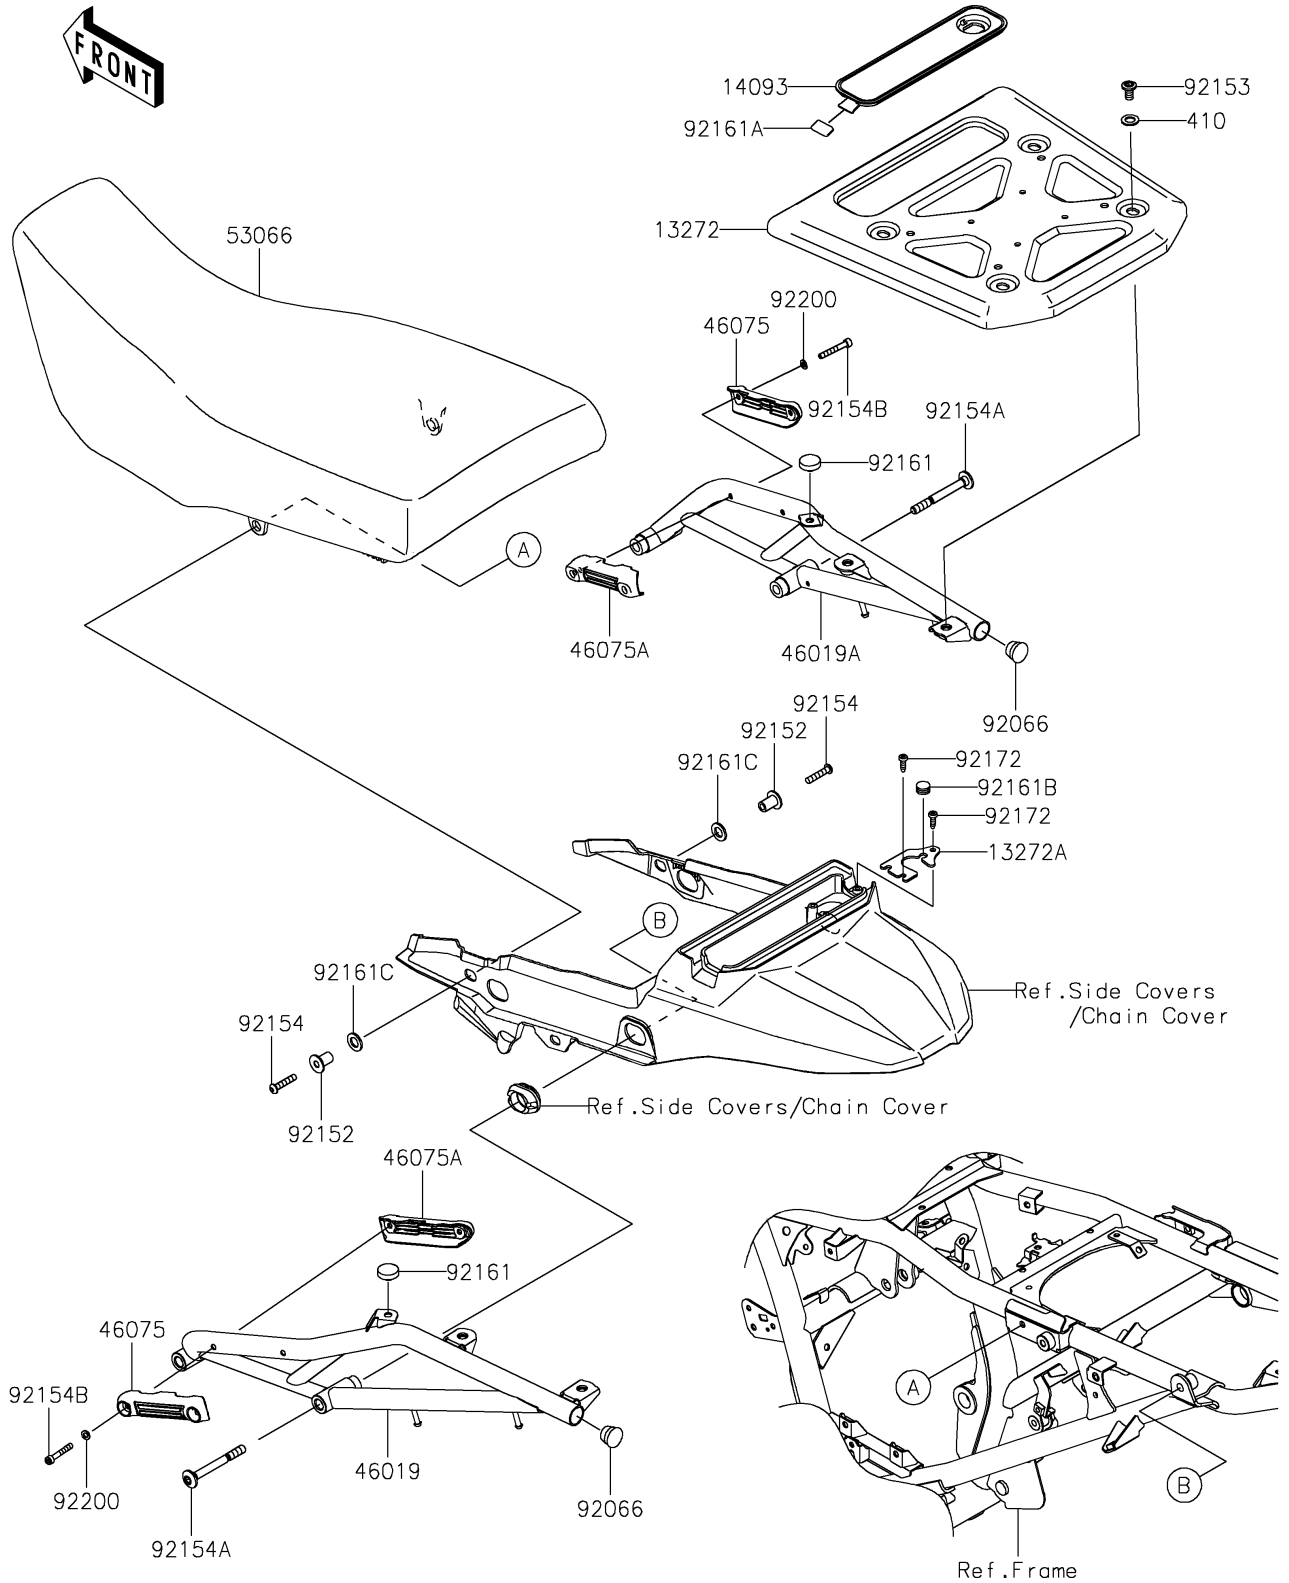

# 2022 KLR® 650 Adventure PARTS DIAGRAM

Seat

F2510

## 2022 KLR® 650 Adventure PARTS LIST

### Seat

ITEM NAME	PART NUMBER	QUANTITY
PLATE,CARRIER (Ref # 13272)	13272-3763	1
PLATE (Ref # 13272A)	13272-3872	1
COVER,TOOL (Ref # 14093)	14093-1079	1
GRIP-ASSY,LH (Ref # 46019)	46019-0107	1
GRIP-ASSY,RH (Ref # 46019A)	46019-0108	1
GRIP,OUTSIDE (Ref # 46075)	46075-0659	2
GRIP,INSIDE (Ref # 46075A)	46075-0660	2
SEAT-ASSY,DUAL,BLACK+SIL (Ref # 53066)	53066-0703-64U	1
PLUG (Ref # 92066)	92066-1220	2
COLLAR (Ref # 92152)	92152-2823	2
BOLT,SOCKET,8X15 (Ref # 92153)	92153-1810	4
BOLT,SOCKET,6X30 (Ref # 92154)	92154-0206	2
BOLT,SOCKET,8X78 (Ref # 92154A)	92154-4346	4
BOLT,SOCKET,5X35 (Ref # 92154B)	92154-4350	4
DAMPER (Ref # 92161)	92161-0336	2
DAMPER,12X23 (Ref # 92161A)	92161-1367	1
DAMPER,8X14X8.9 (Ref # 92161B)	92161-1666	1
DAMPER (Ref # 92161C)	92161-2425	2
SCREW,TAPPING,5X16 (Ref # 92172)	92172-1425	3
WASHER,5.5X10X1.2 (Ref # 92200)	92200-2495	4
WASHER-PLAIN-SMALL,10MM (Ref # 410)	410AA1000	4