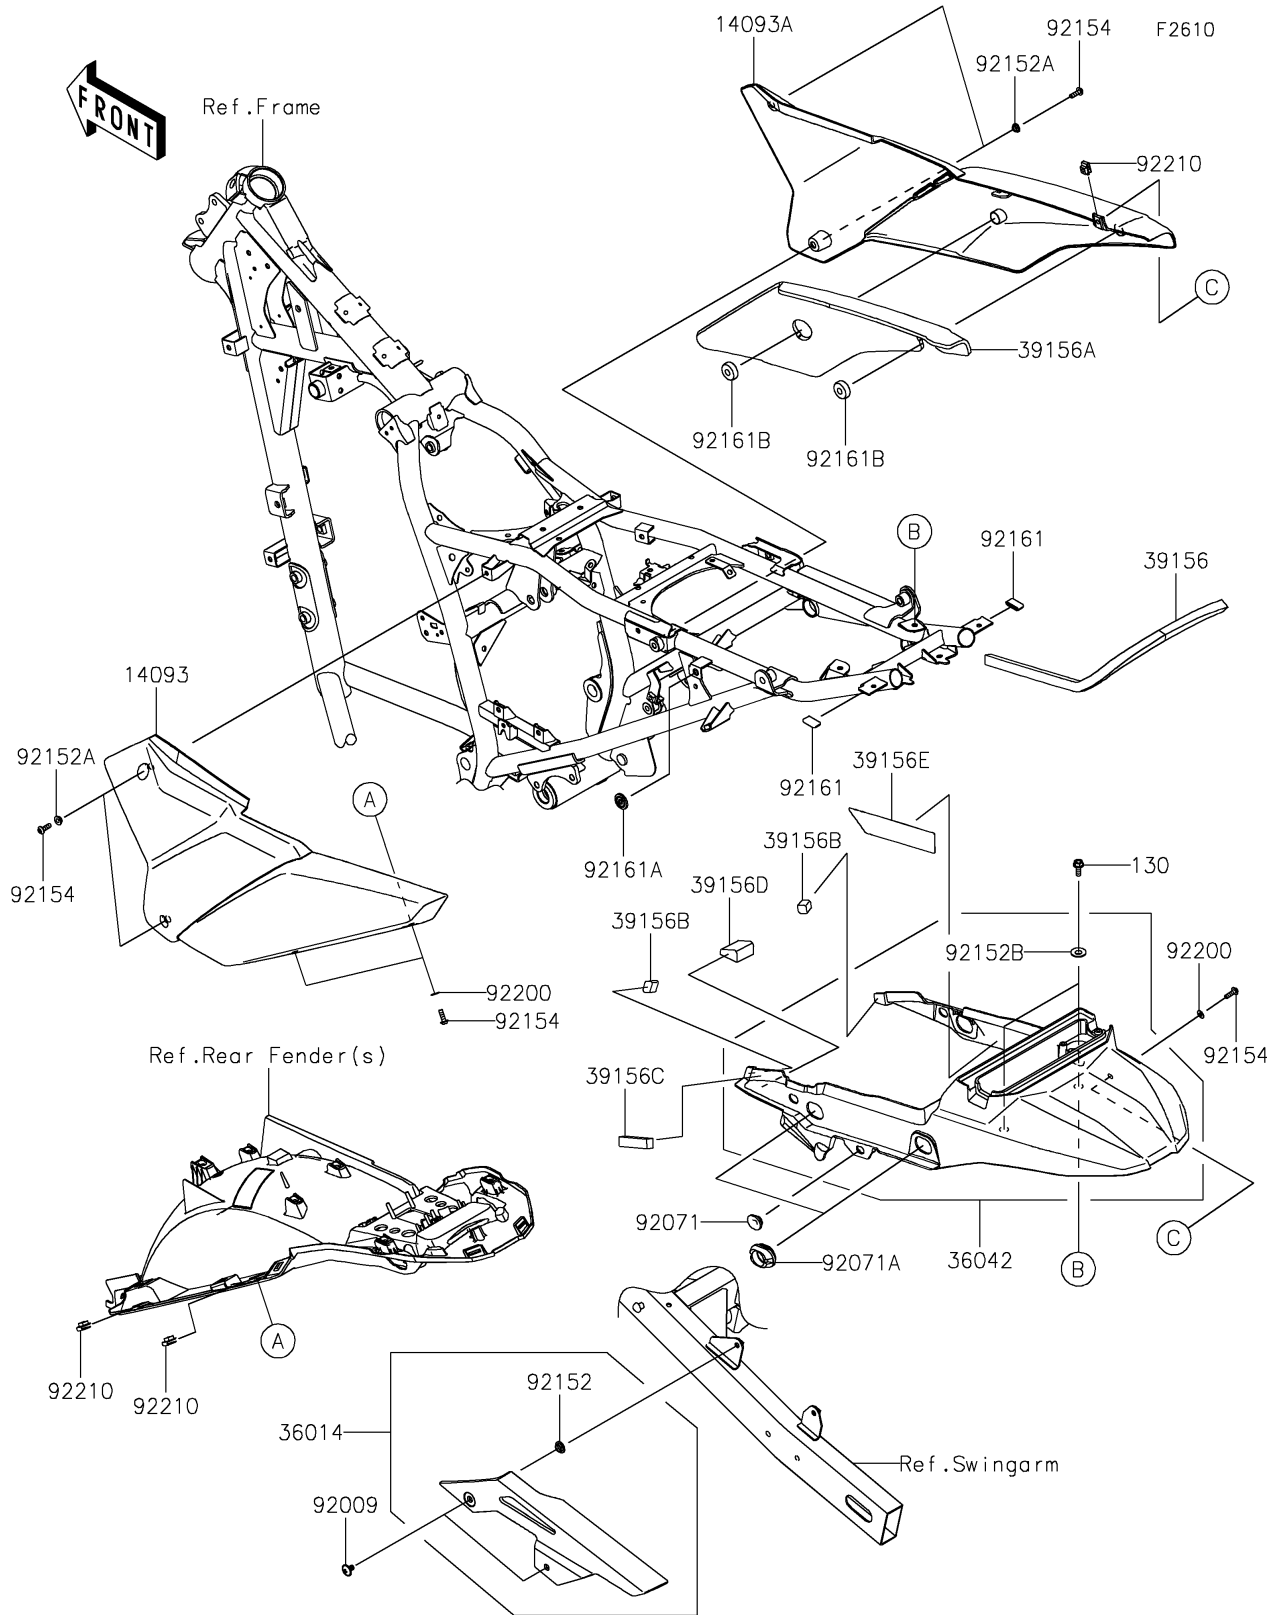

2022 KLR® 650 Adventure PARTS DIAGRAM

Side Covers/Chain Cover

2022 KLR® 650 Adventure PARTS LIST

Side Covers/Chain Cover

ITEM NAME	PART NUMBER	QUANTITY
COVER,SIDE,LH,BLACK (Ref # 14093)	14093-1275-6Z	1
COVER,SIDE,RH,BLACK (Ref # 14093A)	14093-1276-6Z	1
CASE-CHAIN (Ref # 36014)	36014-0044	1
COVER-TAIL,BLACK (Ref # 36042)	36042-0015-6Z	1
PAD,10X13X440 (Ref # 39156)	39156-2663	1
PAD,SIDE COVER,RH (Ref # 39156A)	39156-2682	1
PAD (Ref # 39156B)	39156-2750	2
PAD,10X13X62 (Ref # 39156C)	39156-2763	1
PAD (Ref # 39156D)	39156-2764	1
PAD,TAIL COVER (Ref # 39156E)	39156-2780	1
SCREW,6X10 (Ref # 92009)	92009-1729	2
GROMMET,20X24X7.5 (Ref # 92071)	92071-0766	1
GROMMET,26.4X42.4X15.8 (Ref # 92071A)	92071-0772	4
COLLAR,8.8X11.2X4 (Ref # 92152)	92152-0909	2
COLLAR (Ref # 92152A)	92152-2903	4
COLLAR (Ref # 92152B)	92152-2907	2
BOLT,SOCKET,5X16 (Ref # 92154)	92154-0182	7
DAMPER,12X23 (Ref # 92161)	92161-1367	2
DAMPER,8X22X10 (Ref # 92161A)	92161-1685	1
DAMPER (Ref # 92161B)	92161-2090	2
WASHER,NYLONE,5.3X11.5X0.5 (Ref # 92200)	92200-0006	3
NUT,PLATE,5MM (Ref # 92210)	92210-0935	3
BOLT-FLANGED,6X16 (Ref # 130)	130BA0616	2