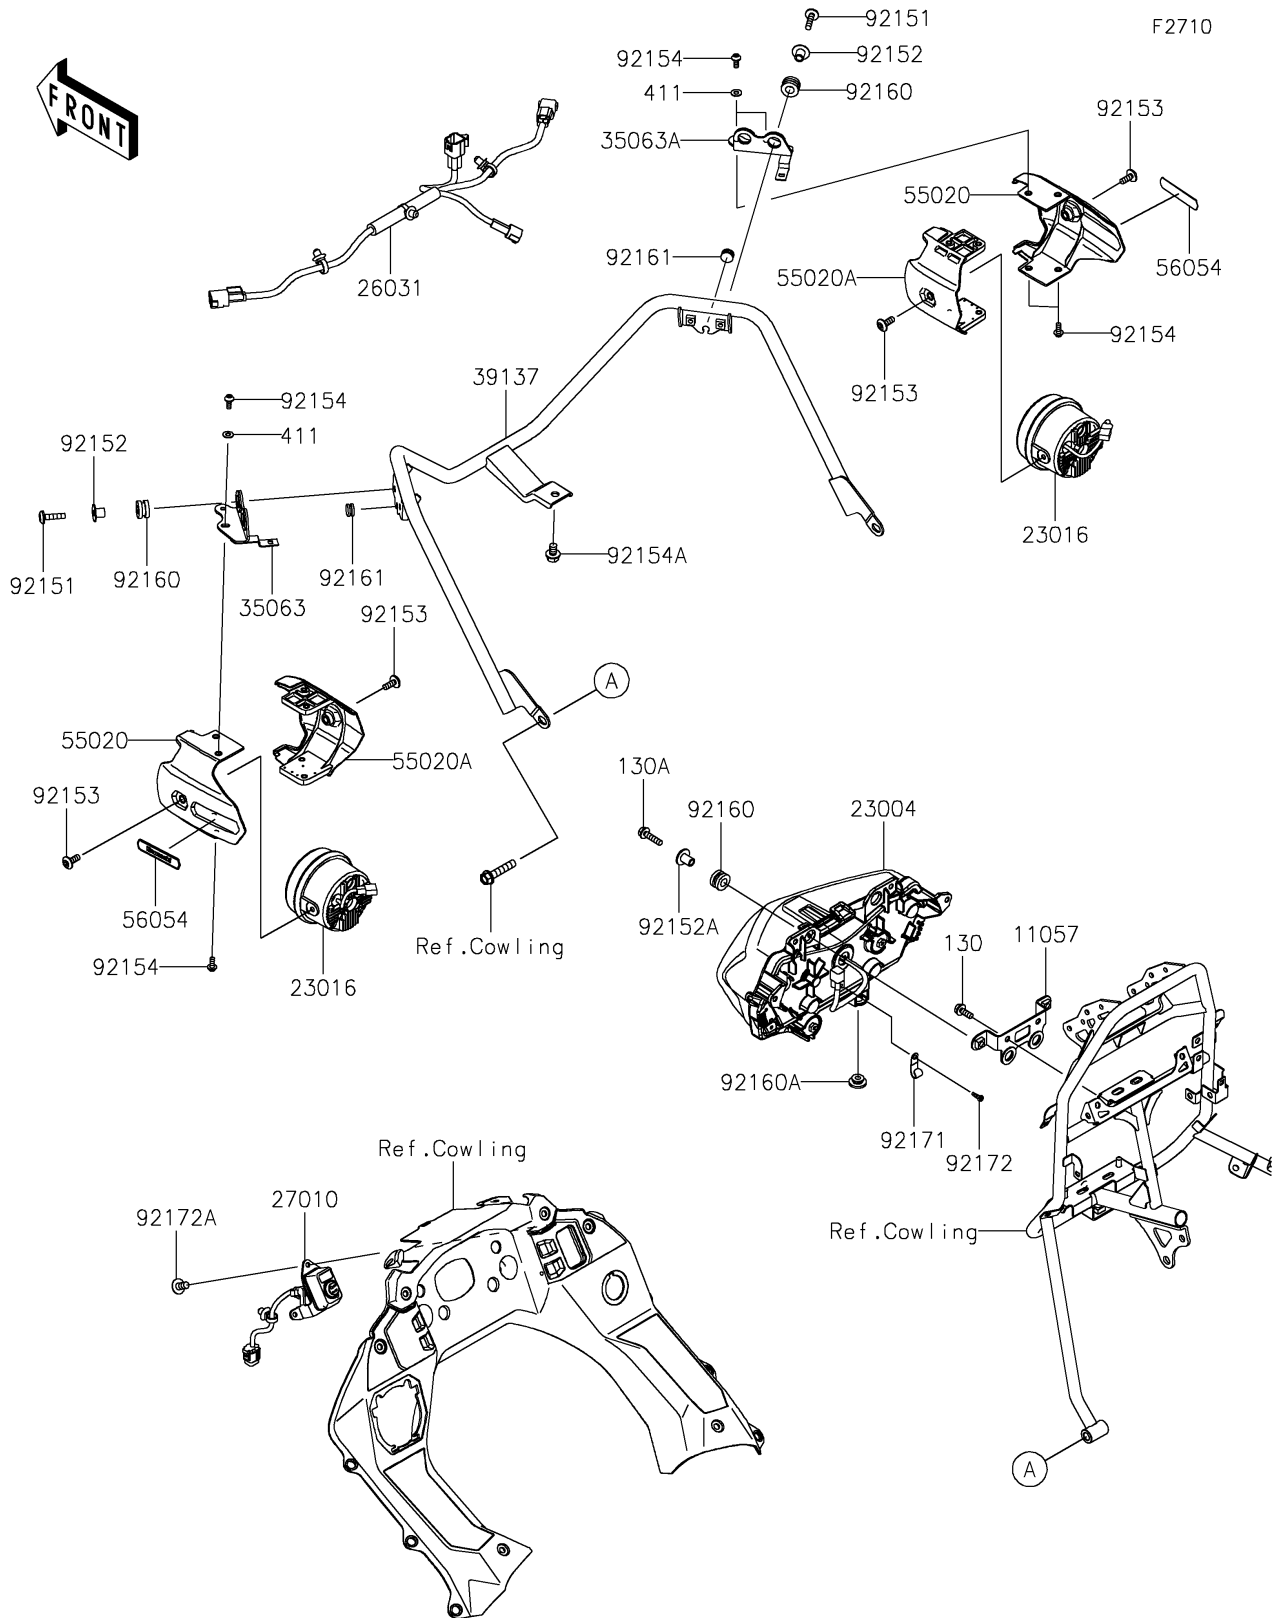

2022 KLR® 650 Adventure PARTS DIAGRAM

Headlight(s)

2022 KLR® 650 Adventure PARTS LIST

Headlight(s)

ITEM NAME	PART NUMBER	QUANTITY
BRACKET,HEAD LAMP (Ref # 11057)	11057-4388	1
LAMP-HEAD,LED (Ref # 23004)	23004-0414	1
LAMP-ASSY,LED,FOG,PIAA (Ref # 23016)	23016-0599	2
HARNESS,FOG LAMP (Ref # 26031)	26031-3860	1
SWITCH,FOG LAMP (Ref # 27010)	27010-0968	1
STAY,LH (Ref # 35063)	35063-1537	1
STAY,RH (Ref # 35063A)	35063-1538	1
STAY-COMP,MAIN (Ref # 39137)	39137-0713	1
GUARD,OUTER (Ref # 55020)	55020-1825	2
GUARD,INNER (Ref # 55020A)	55020-1826	2
MARK,FOG LAMP,KAWASAKI (Ref # 56054)	56054-1695	2
BOLT,SOCKET,6X25 (Ref # 92151)	92151-1611	4
COLLAR,6.5X20X12 (Ref # 92152)	92152-2262	4
COLLAR,6.3X20X15.1 (Ref # 92152A)	92152-2322	2
BOLT,SOCKET,6X16 (Ref # 92153)	92153-1526	4
BOLT,SOCKET,5X12 (Ref # 92154)	92154-0917	8
BOLT,FLANGED,8X12 (Ref # 92154A)	92154-4252	1
DAMPER,10X20X12 (Ref # 92160)	92160-1167	6
DAMPER (Ref # 92160A)	92160-1613	2
DAMPER,8X14X8.9 (Ref # 92161)	92161-1666	2
CLAMP (Ref # 92171)	92171-1539	1
SCREW,TAPPING,4X12 (Ref # 92172)	92172-0233	1
SCREW,5X10 (Ref # 92172A)	92172-0864	3
BOLT-FLANGED,6X16 (Ref # 130)	130BA0616	2
BOLT-FLANGED,6X25 (Ref # 130A)	130BB0625	2
WASHER-PLAIN,5MM (Ref # 411)	411AB0500	4