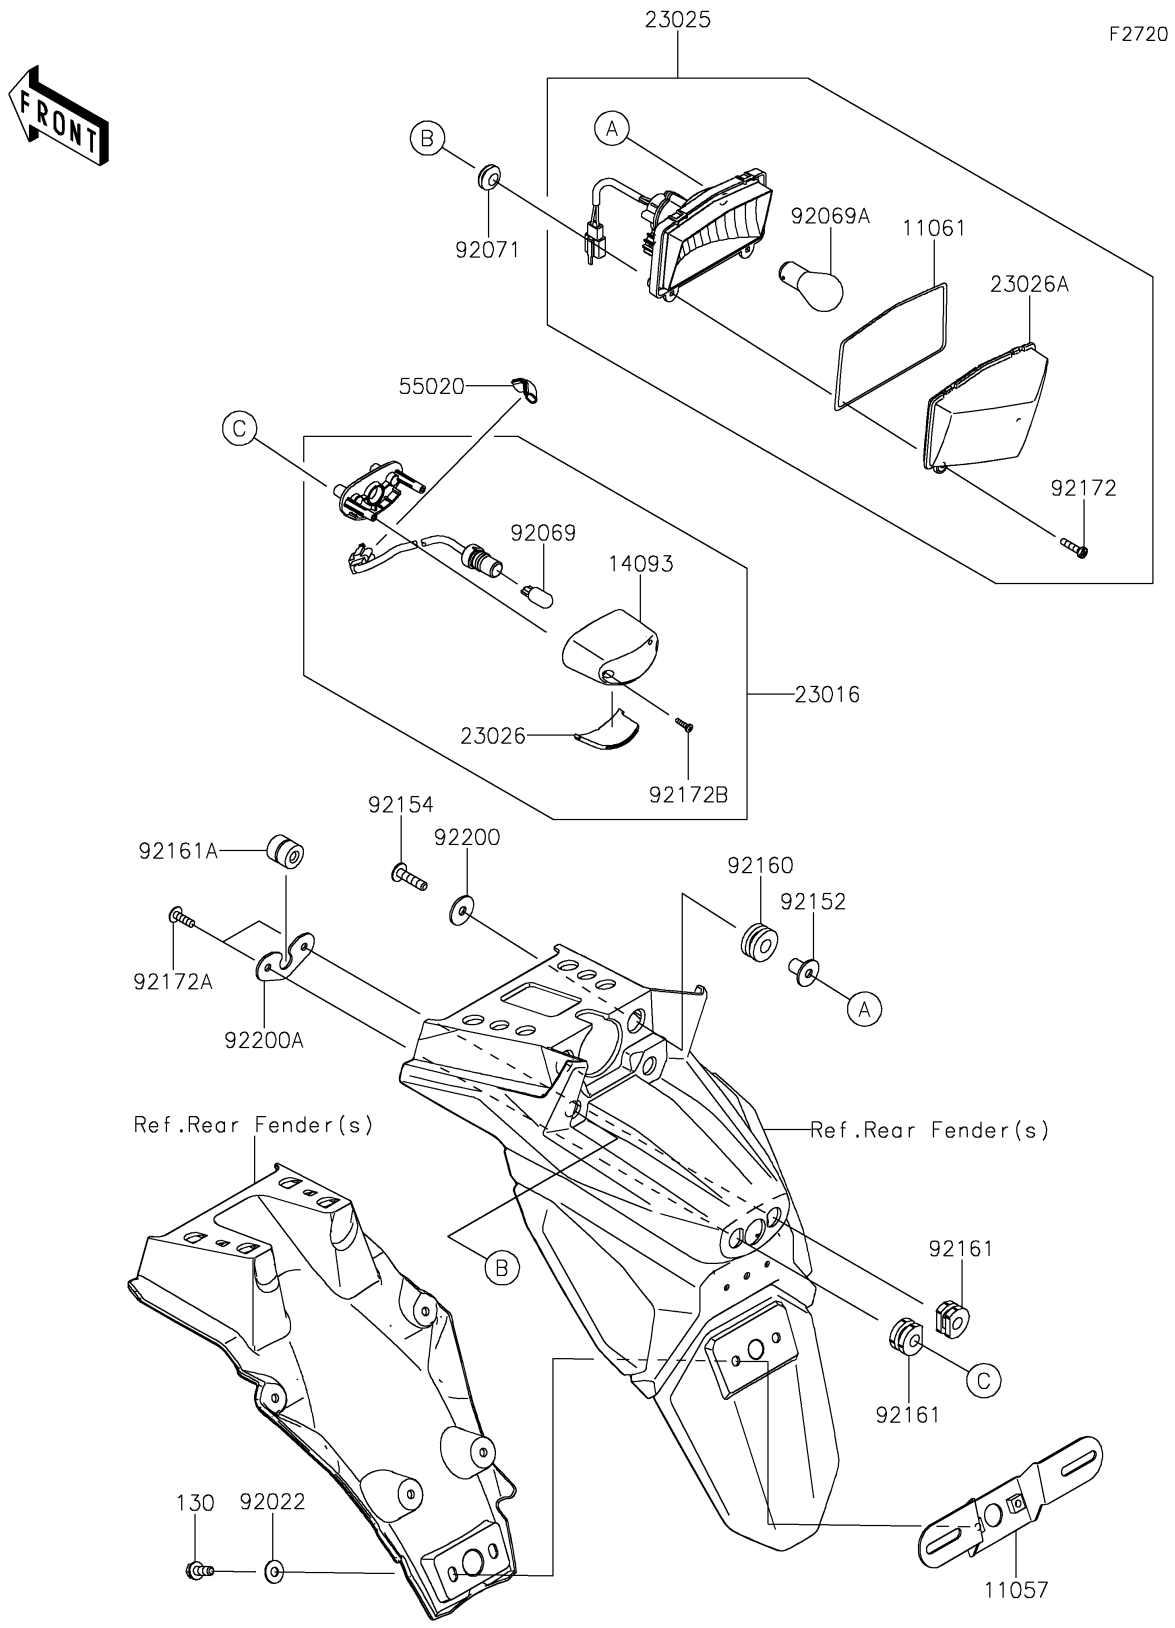

2022 KLR® 650 Adventure PARTS DIAGRAM

Taillight(s)

2022 KLR® 650 Adventure PARTS LIST

Taillight(s)

ITEM NAME	PART NUMBER	QUANTITY
BRACKET,LICENSE PLATE (Ref # 11057)	11057-1046	1
GASKET,TAIL LAMP LENS (Ref # 11061)	11061-0393	1
COVER,LICENSE LAMP (Ref # 14093)	14093-0525	1
LAMP-ASSY,LICENCE (Ref # 23016)	23016-0604	1
LAMP-TAIL (Ref # 23025)	23025-0392	1
LENS,LICENSE LAMP (Ref # 23026)	23026-0025	1
LENS,TAIL LAMP (Ref # 23026A)	23026-0036	1
GUARD,50X30 (Ref # 55020)	55020-2334	1
WASHER,6.5X16X1.0 (Ref # 92022)	92022-1093	2
BULB,12V 5W (Ref # 92069)	92069-1016	1
BULB,12V 21/5W (Ref # 92069A)	92069-1084	1
GROMMET (Ref # 92071)	92071-024	2
COLLAR,6.3X9.5X13.5 (Ref # 92152)	92152-1942	2
BOLT,SOCKET,6X25 (Ref # 92154)	92154-0071	2
DAMPER (Ref # 92160)	92160-1162	2
DAMPER (Ref # 92161)	92161-0776	2
DAMPER,6X18X18.2 (Ref # 92161A)	92161-1809	1
SCREW,4.2X19 (Ref # 92172)	92172-0411	2
SCREW,TAPPING,5X16 (Ref # 92172A)	92172-0427	2
SCREW,4X12 (Ref # 92172B)	92172-0904	2
WASHER,6.5X22X1.6 (Ref # 92200)	92200-1087	2
WASHER (Ref # 92200A)	92200-1773	1
BOLT-FLANGED,6X16 (Ref # 130)	130BA0616	2