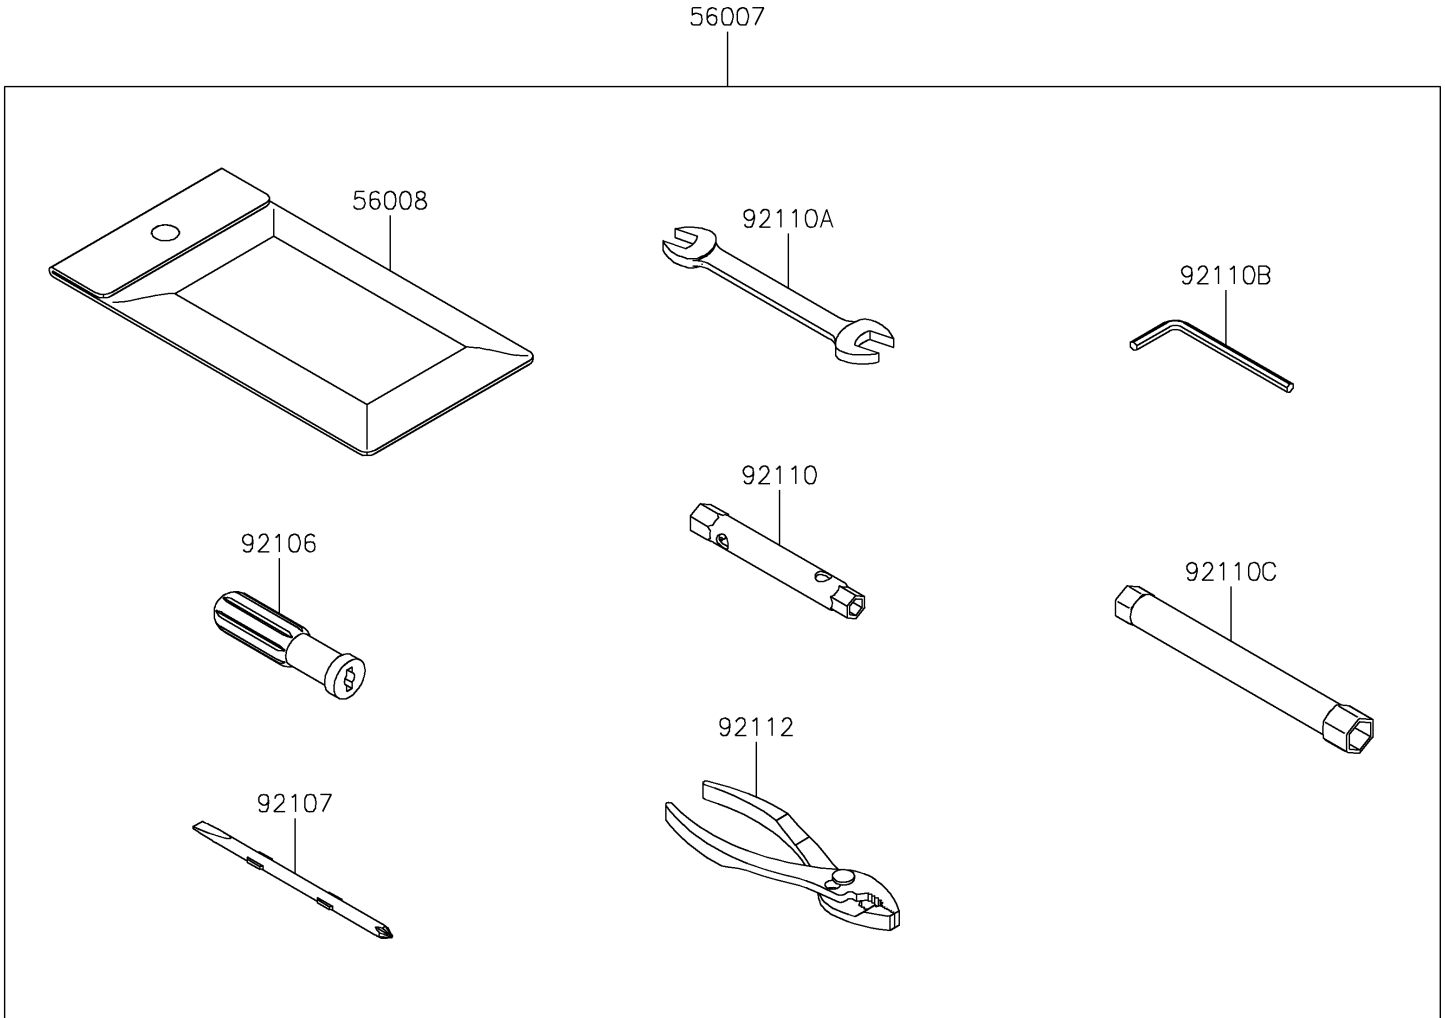

2022 KLR® 650 Adventure PARTS DIAGRAM

Owner's Tools

F2810

2022 KLR® 650 Adventure PARTS LIST

Owner's Tools

ITEM NAME	PART NUMBER	QUANTITY
TOOL-KIT (Ref # 56007)	56007-0196	1
BAG,TOOL (Ref # 56008)	56008-0036	1
GASKET-LIQUID,TB1211F,CLEAR (Ref # 92104)	92104-0004	1
GASKET-LIQUID,TB1216B,BLACK (Ref # 92104A)	92104-1064	1
GRIP-SCREW DRIVER (Ref # 92106)	92106-0004	1
TOOL-DRIVER,#2PHILLIPS&SLOT (Ref # 92107)	92107-0019	1
TOOL-WRENCH,BOX,8X10 (Ref # 92110)	92110-0049	1
TOOL-WRENCH,OPEN END,14X17 (Ref # 92110A)	92110-0057	1
TOOL-WRENCH,ALLEN,4MM (Ref # 92110B)	92110-0567	1
TOOL-WRENCH,BOX,12MM (Ref # 92110C)	92110-0579	1
TOOL-PLIERS (Ref # 92112)	92112-0007	1