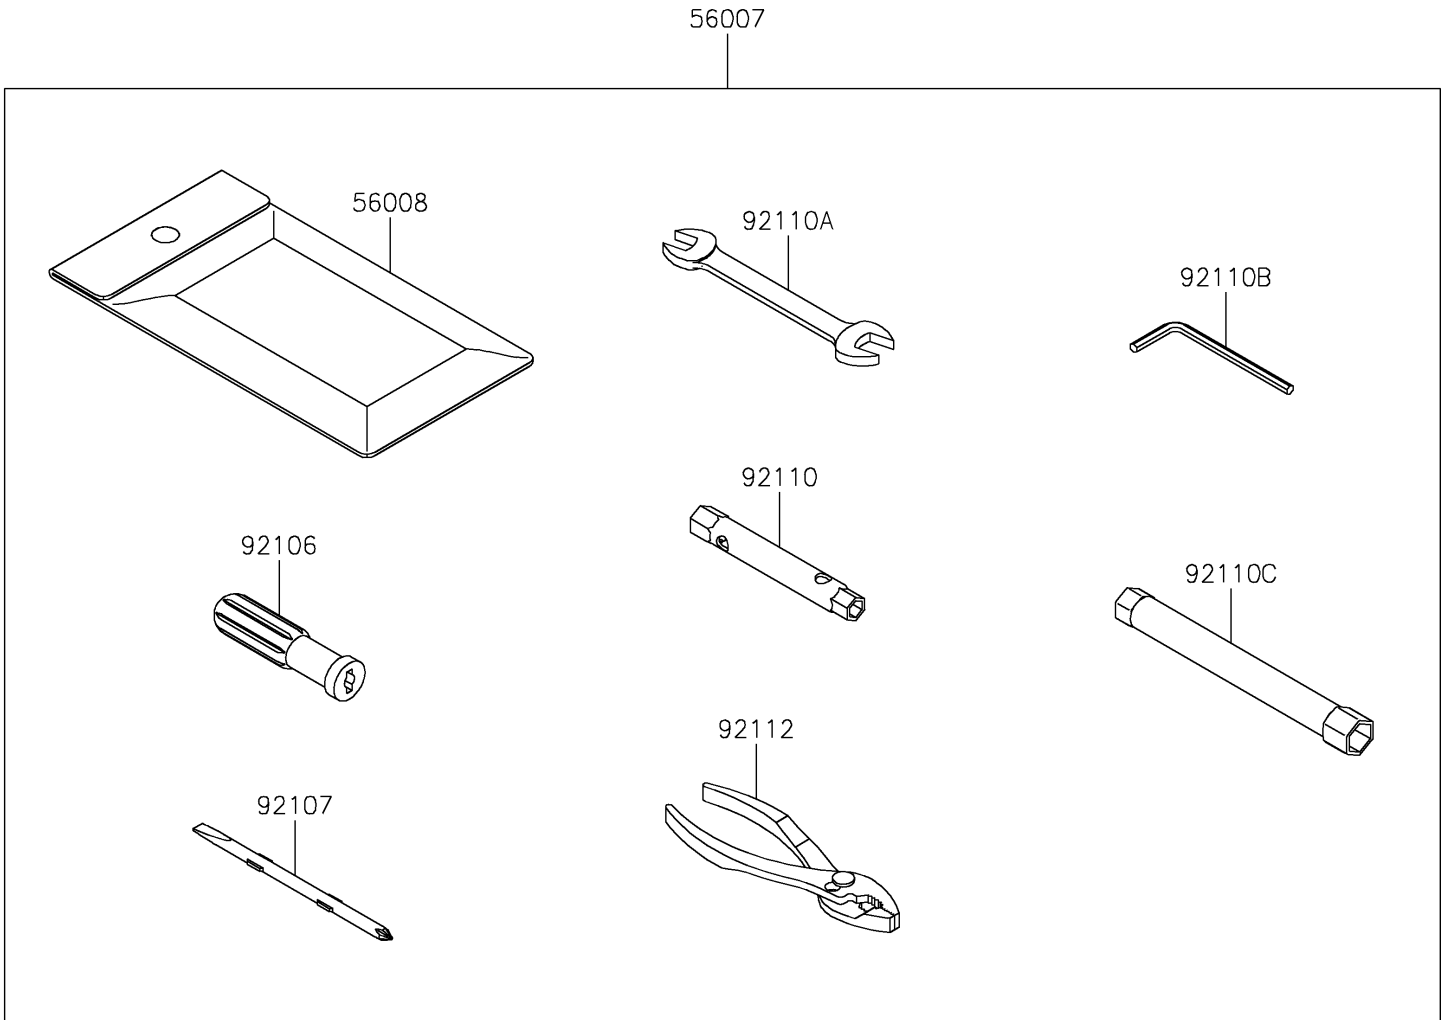

2022 KLR® 650 Adventure PARTS DIAGRAM

Owner's Tools

F2810

2022 KLR® 650 Adventure PARTS LIST

Owner's Tools

ITEM NAME	PART NUMBER	QUANTITY
TOOL-KIT (Ref # 56007)	56007-0196	1
BAG,TOOL (Ref # 56008)	56008-0036	1
GASKET-LIQUID,TB1211F,CLEAR (Ref # 92104)	92104-0004	1
GASKET-LIQUID,TB1216B,BLACK (Ref # 92104A)	92104-1064	1
GRIP-SCREW DRIVER (Ref # 92106)	92106-0004	1
TOOL-DRIVER,#2PHILLIPS&SLOT (Ref # 92107)	92107-0019	1
TOOL-WRENCH,BOX,8X10 (Ref # 92110)	92110-0049	1
TOOL-WRENCH,OPEN END,14X17 (Ref # 92110A)	92110-0057	1
TOOL-WRENCH,ALLEN,4MM (Ref # 92110B)	92110-0567	1
TOOL-WRENCH,BOX,12MM (Ref # 92110C)	92110-0579	1
TOOL-PLIERS (Ref # 92112)	92112-0007	1