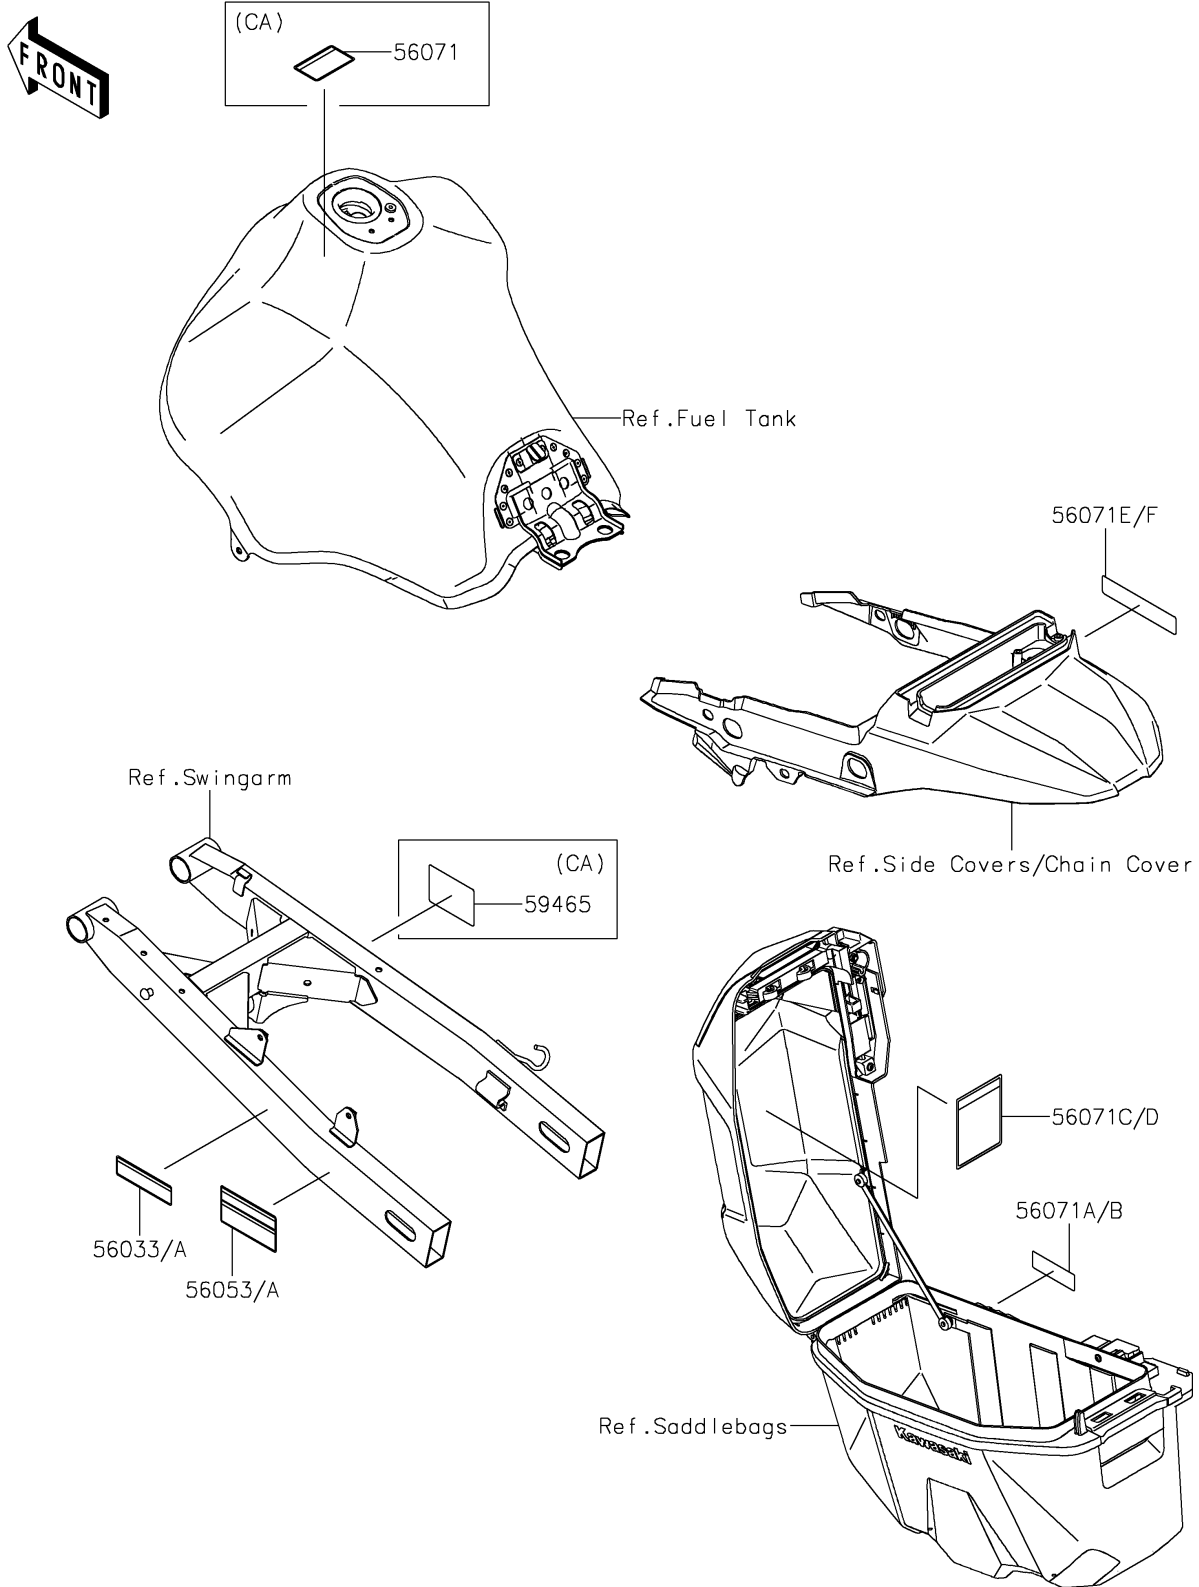

2022 KLR® 650 Adventure PARTS DIAGRAM

Labels

F2860

2022 KLR® 650 Adventure PARTS LIST

Labels

ITEM NAME	PART NUMBER	QUANTITY
LABEL-MANUAL,CHAIN (Ref # 56033)	56033-1478	1
LABEL-SPECIFICATION,TIRE&LOAD (Ref # 56053)	56053-1837	1
LABEL-WARNING,EVAPO (Ref # 56071)	56071-0158	1
LABEL-WARNING,NO SIT (Ref # 56071B)	56071-0758	2
LABEL-WARNING,MAX LOAD (Ref # 56071C)	56071-0941	2
LABEL-WARNING,CARRIER LOADING (Ref # 56071E)	56071-1044	1
LABEL-CERTIFICATION,EVAPO (Ref # 59465)	59465-7733	1