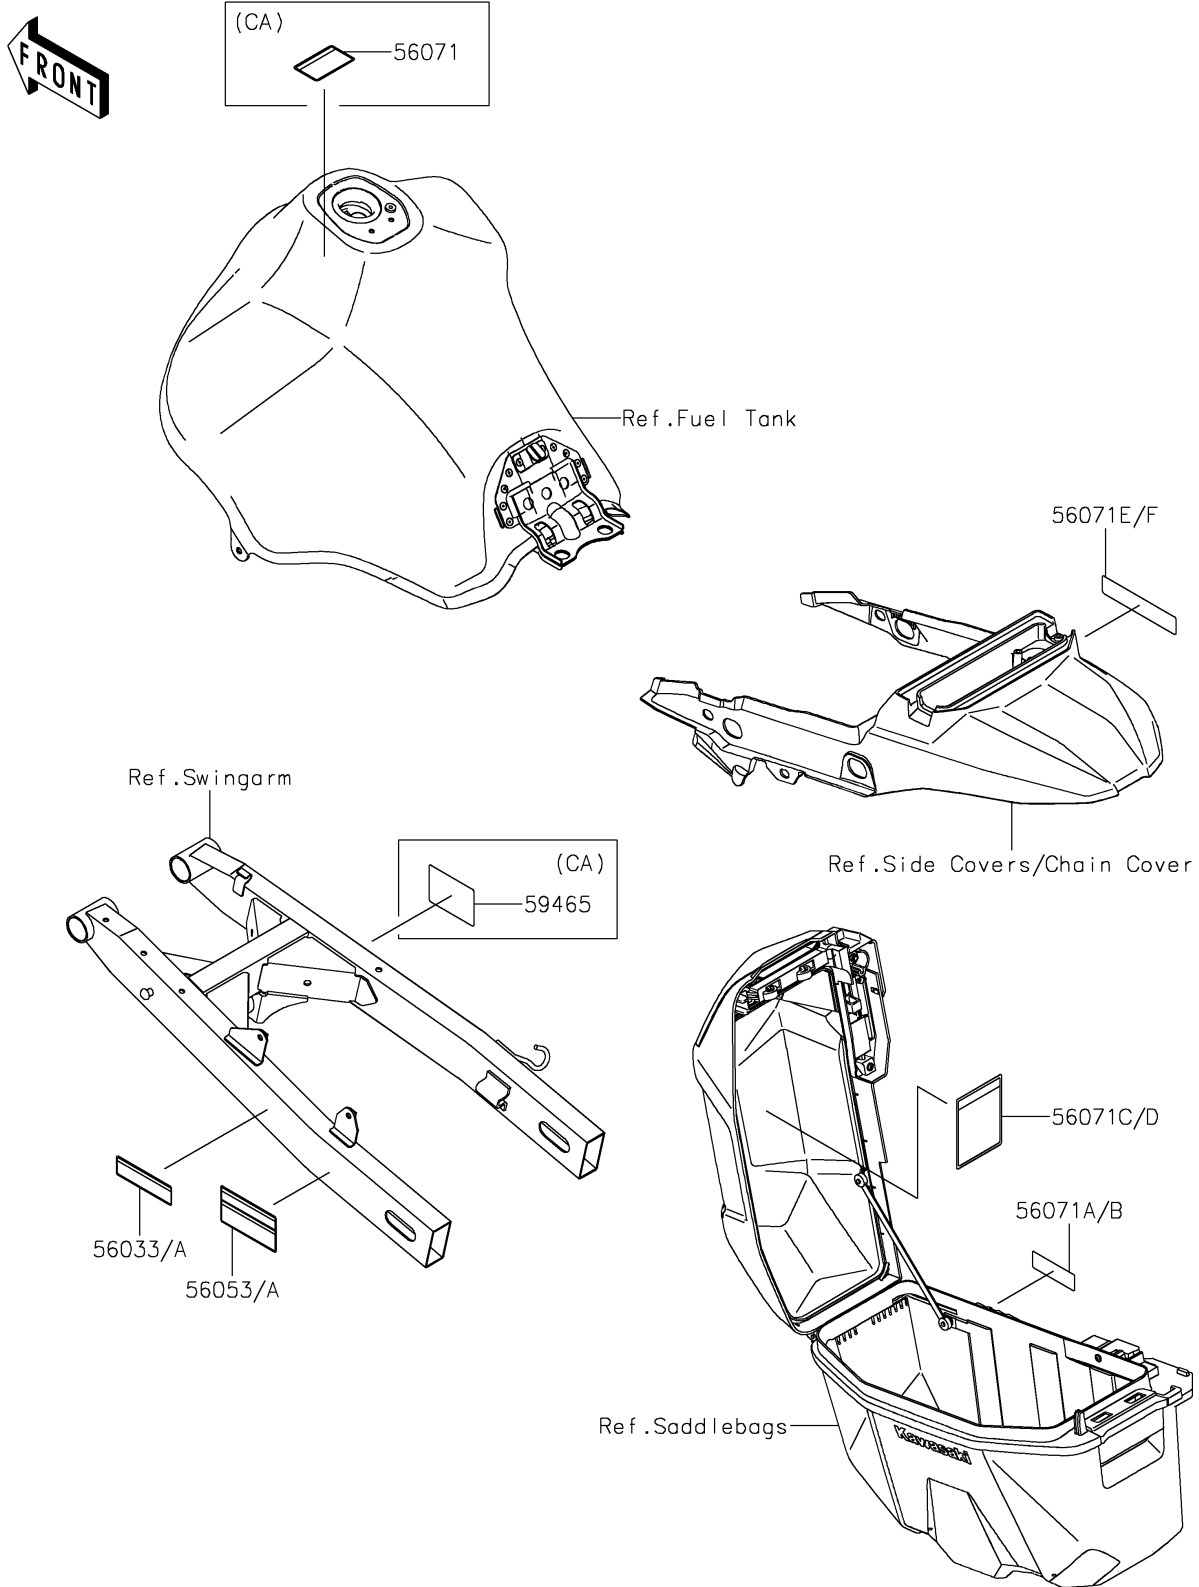

2022 KLR® 650 Adventure PARTS DIAGRAM

Labels

F2860

2022 KLR® 650 Adventure PARTS LIST

Labels

ITEM NAME	PART NUMBER	QUANTITY
LABEL-MANUAL,CHAIN (Ref # 56033)	56033-1478	1
LABEL-MANUAL,CHAIN (Ref # 56033A)	56033-1479	1
LABEL-SPECIFICATION,TIRE&LOAD (Ref # 56053)	56053-1837	1
LABEL-SPECIFICATION,TIRE&LOAD (Ref # 56053A)	56053-1838	1
LABEL-WARNING,EVAPO (Ref # 56071)	56071-0158	1
LABEL-WARNING,NO SIT (Ref # 56071A)	56071-0731	2
LABEL-WARNING,NO SIT (Ref # 56071B)	56071-0758	2
LABEL-WARNING,MAX LOAD (Ref # 56071C)	56071-0941	2
LABEL-WARNING,MAX LOAD (Ref # 56071D)	56071-0955	2
LABEL-WARNING,CARRIER LOADING (Ref # 56071E)	56071-1044	1
LABEL-WARNING,CARRIER LOADING (Ref # 56071F)	56071-1045	1
LABEL-CERTIFICATION,EVAPO (Ref # 59465)	59465-7733	1