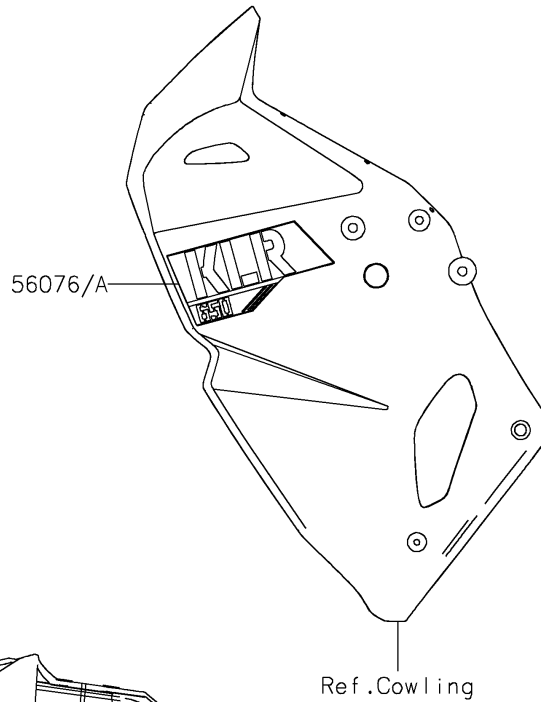

2022 KLR® 650 Adventure PARTS DIAGRAM

Decals

F2861

2022 KLR® 650 Adventure PARTS LIST

Decals

ITEM NAME	PART NUMBER	QUANTITY
MARK,WINDSHIELD,KAWASAKI (Ref # 56054)	56054-2177	1
MARK,FR FENDER,ABS (Ref # 56054A)	56054-2917	2
PATTERN,SHROUD,LH (Ref # 56076)	56076-2261	1
PATTERN,SHROUD,RH (Ref # 56076A)	56076-2262	1
PATTERN,FUEL TANK (Ref # 56076B)	56076-2404	1