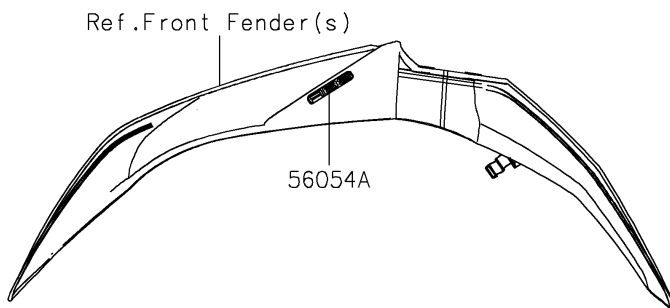

2022 KLR® 650 Adventure PARTS DIAGRAM

Decals

F2861

2022 KLR® 650 Adventure PARTS LIST

Decals

ITEM NAME	PART NUMBER	QUANTITY
MARK,WINDSHIELD,KAWASAKI (Ref # 56054)	56054-2177	1
MARK,FR FENDER,ABS (Ref # 56054A)	56054-2917	2
PATTERN,SHROUD,LH (Ref # 56076)	56076-2261	1
PATTERN,SHROUD,RH (Ref # 56076A)	56076-2262	1
PATTERN,FUEL TANK (Ref # 56076B)	56076-2404	1