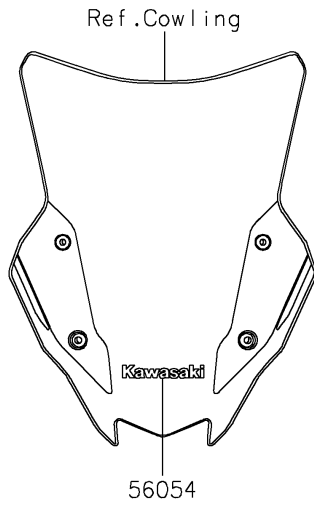

2022 KLR® 650 Adventure PARTS DIAGRAM

Decals

F2861

2022 KLR® 650 Adventure PARTS LIST

Decals

ITEM NAME	PART NUMBER	QUANTITY
MARK,WINDSHIELD,KAWASAKI (Ref # 56054)	56054-2177	1
MARK,FR FENDER,ABS (Ref # 56054A)	56054-2917	2
PATTERN,SHROUD,LH (Ref # 56076)	56076-2261	1
PATTERN,SHROUD,RH (Ref # 56076A)	56076-2262	1
PATTERN,FUEL TANK (Ref # 56076B)	56076-2404	1