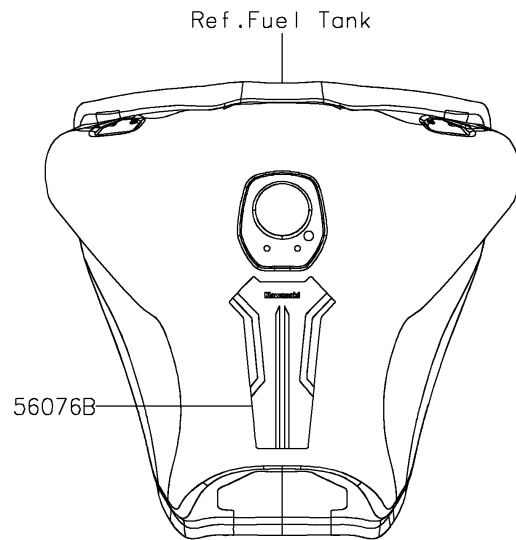

2022 KLR® 650 Adventure PARTS DIAGRAM

Decals

F2861

2022 KLR® 650 Adventure PARTS LIST

Decals

ITEM NAME	PART NUMBER	QUANTITY
MARK,WINDSHIELD,KAWASAKI (Ref # 56054)	56054-2177	1
MARK,FR FENDER,ABS (Ref # 56054A)	56054-2917	2
PATTERN,SHROUD,LH (Ref # 56076)	56076-2261	1
PATTERN,SHROUD,RH (Ref # 56076A)	56076-2262	1
PATTERN,FUEL TANK (Ref # 56076B)	56076-2404	1