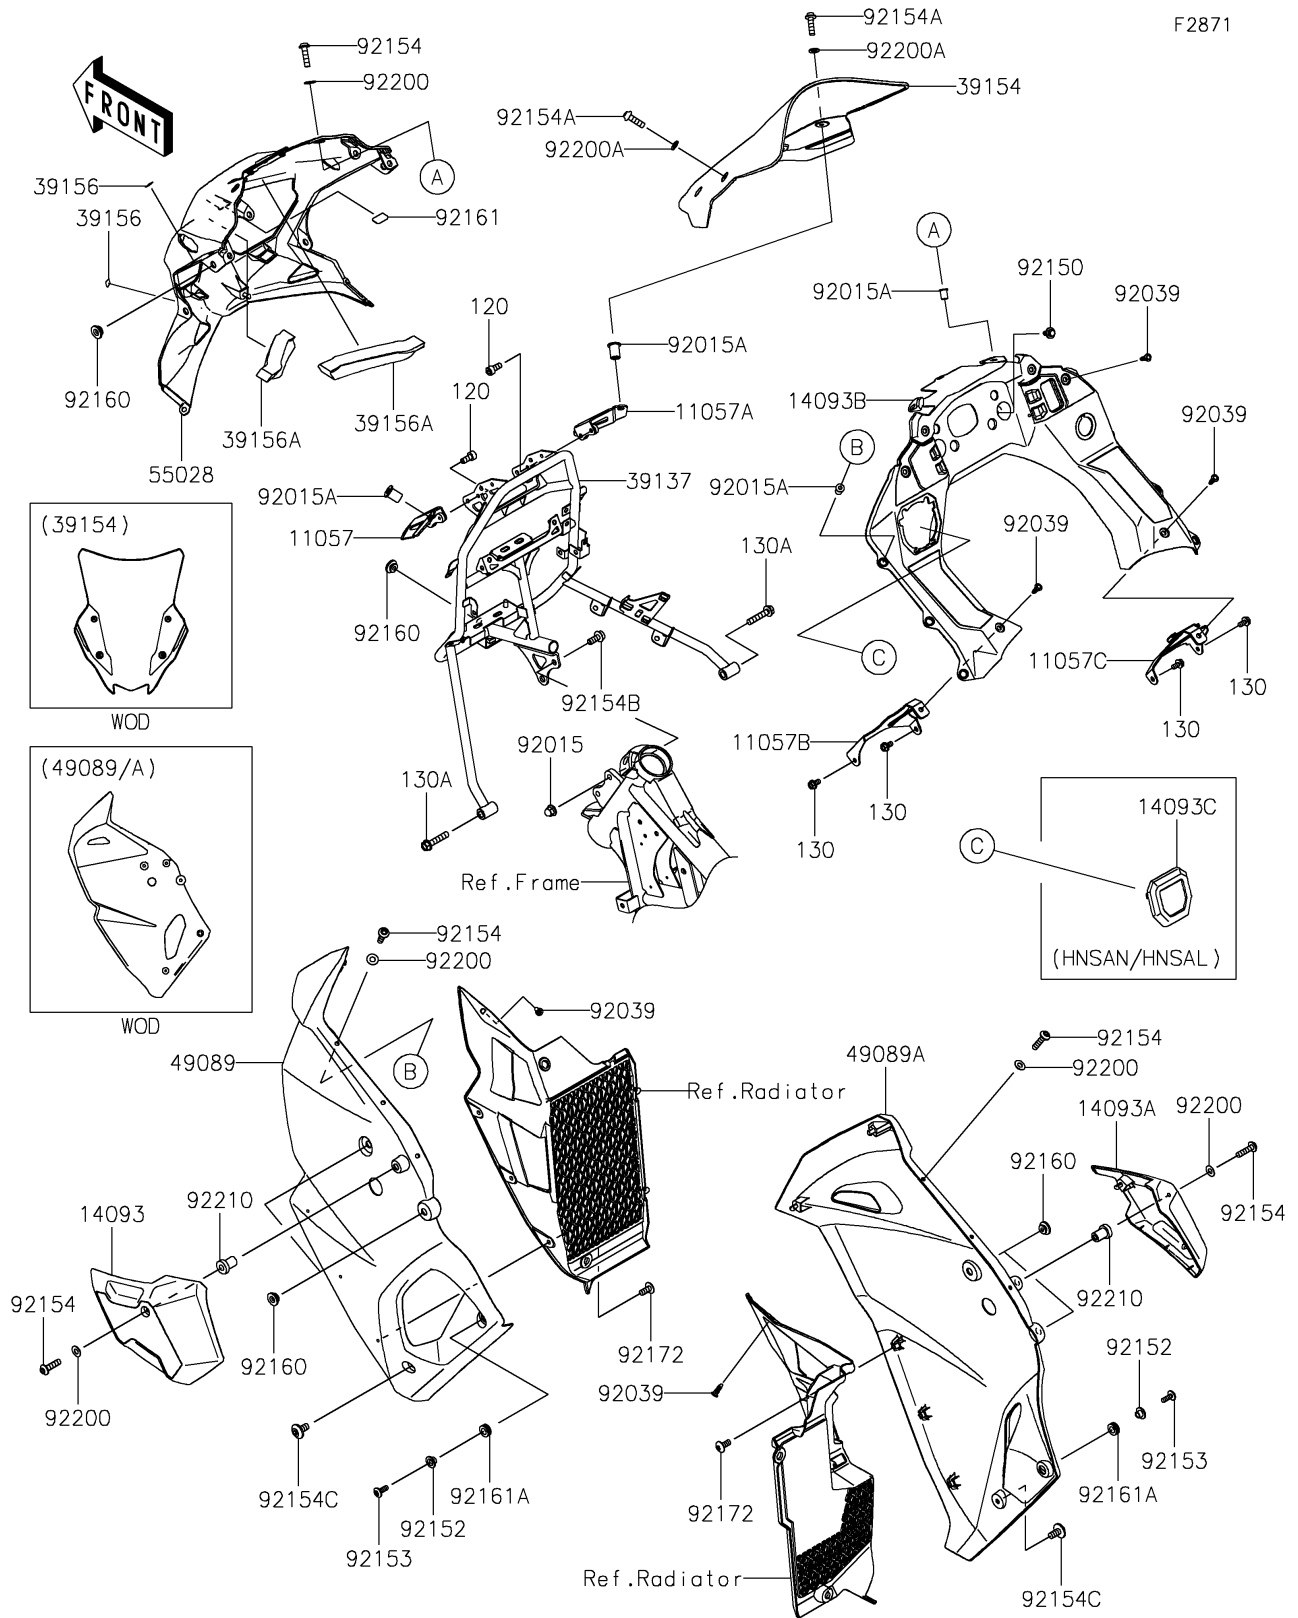

## 2022 KLR® 650 Adventure PARTS LIST

### Cowling

ITEM NAME	PART NUMBER	QUANTITY
BRACKET,WINDSHIELD,LH (Ref # 11057)	11057-4397	1
BRACKET,WINDSHIELD,RH (Ref # 11057A)	11057-4398	1
BRACKET,DASHBOARD,LH (Ref # 11057B)	11057-7243	1
BRACKET,DASHBOARD,RH (Ref # 11057C)	11057-7245	1
COVER,SHROUD,LH (Ref # 14093)	14093-1074	1
COVER,SHROUD,RH (Ref # 14093A)	14093-1075	1
COVER,DASHBOARD (Ref # 14093B)	14093-1076	1
STAY-COMP,COWLING (Ref # 39137)	39137-0712	1
WINDSHIELD (Ref # 39154)	39154-0391	1
PAD,UPP COWLING,CNT (Ref # 39156)	39156-0632	4
PAD,20X15X150 (Ref # 39156A)	39156-2762	2
SHROUD-ENGINE,LH,C.C.GRAY (Ref # 49089)	49089-0995-63G	1
SHROUD-ENGINE,RH,C.C.GRAY (Ref # 49089A)	49089-0996-63G	1
COWLING,UPP (Ref # 55028)	55028-0800	1
NUT,CAP,8MM (Ref # 92015)	92015-1151	2
NUT,WELL,5MM (Ref # 92015A)	92015-1757	12
RIVET (Ref # 92039)	92039-0709	8
BOLT,FLANGED,6X14 (Ref # 92150)	92150-1689	2
COLLAR (Ref # 92152)	92152-2770	2
BOLT,6X18 (Ref # 92153)	92153-0816	2
BOLT,SOCKET,5X20 (Ref # 92154)	92154-0216	10
BOLT,SOCKET,5X18 (Ref # 92154A)	92154-1945	4
BOLT,SOCKET,8X20 (Ref # 92154B)	92154-2314	2
BOLT,SOCKET,6X12 (Ref # 92154C)	92154-2355	2
DAMPER (Ref # 92160)	92160-1613	9
DAMPER,12X23 (Ref # 92161)	92161-1367	1
DAMPER,10X18X6.5 (Ref # 92161A)	92161-2091	2
SCREW,5X12 (Ref # 92172)	92172-0821	6
WASHER,NYLON,5.3X11.5X0.5 (Ref # 92200)	92200-0006	10

### Cowling

ITEM NAME	PART NUMBER	QUANTITY
WASHER,5.2X10X1 (Ref # 92200A)	92200-2286	4
NUT,5MM (Ref # 92210)	92210-0001	2
BOLT-SOCKET,5X12 (Ref # 120)	120CB0512	4
BOLT-FLANGED,6X12 (Ref # 130)	130BA0612	4
BOLT-FLANGED,8X40 (Ref # 130A)	130BA0840	2