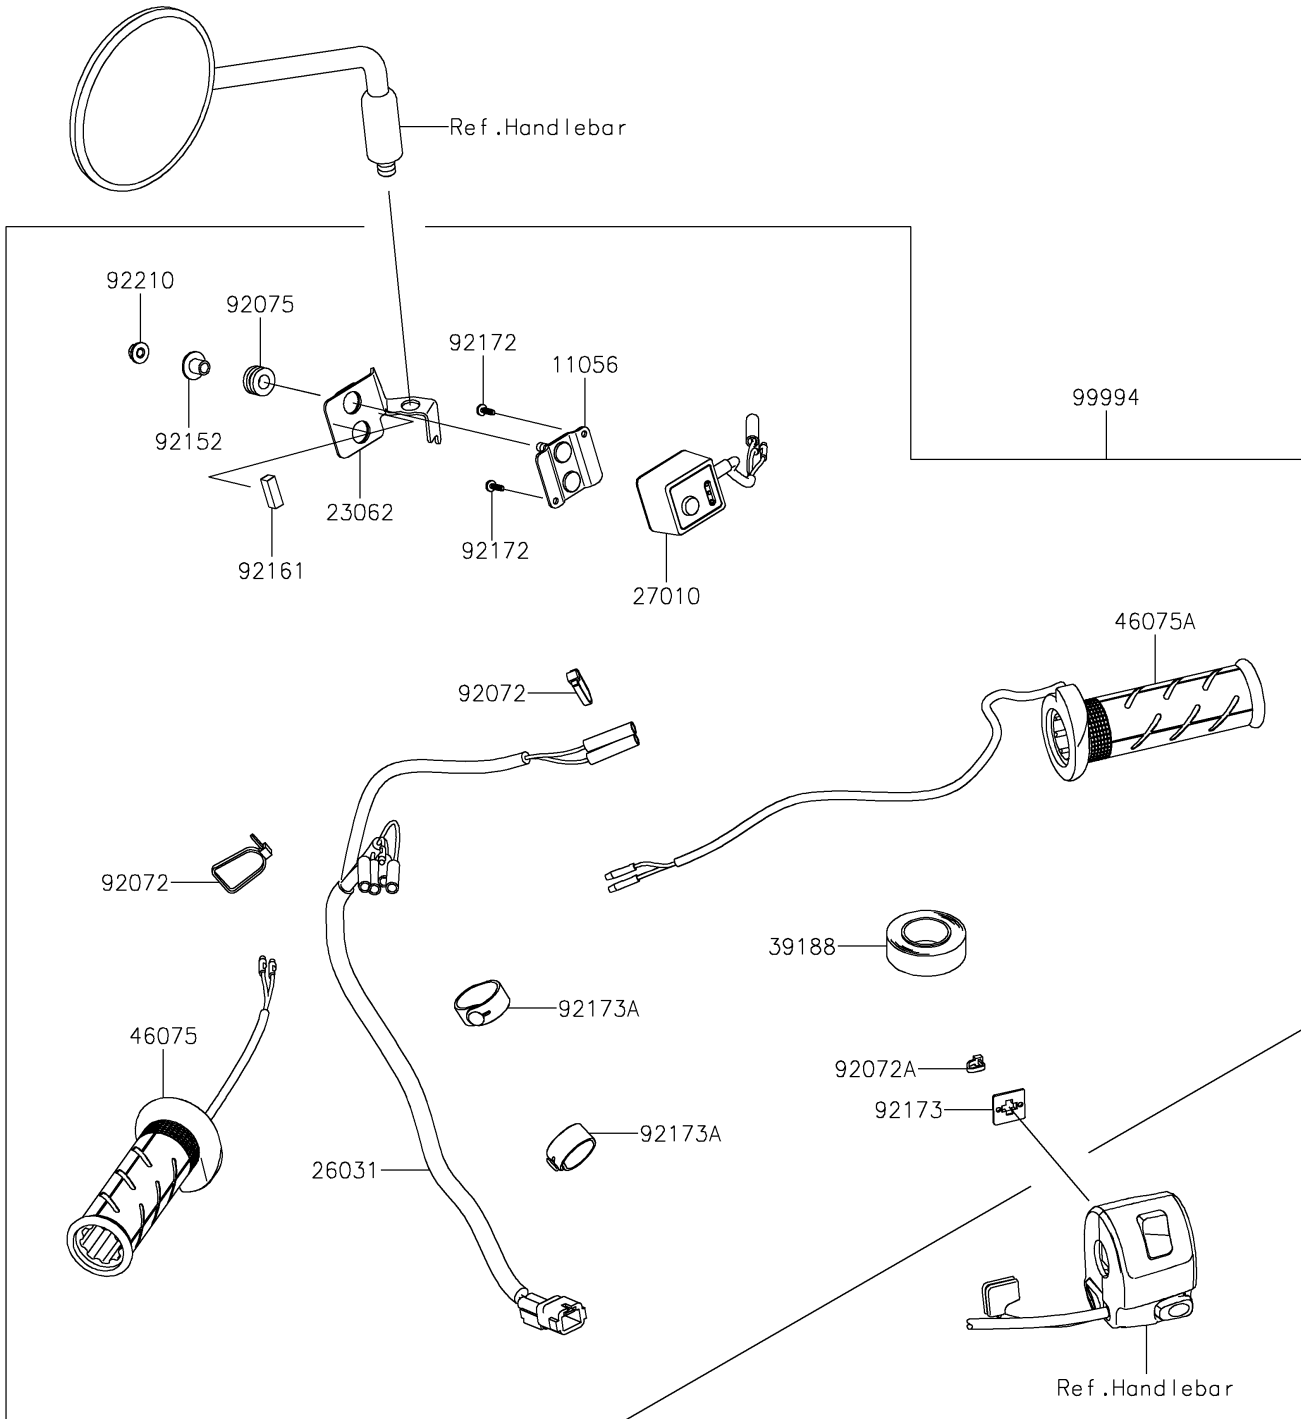

2022 KLR® 650 Adventure PARTS DIAGRAM

Accessory(Grip Heater)

F2910

2022 KLR® 650 Adventure PARTS LIST

Accessory(Grip Heater)

ITEM NAME	PART NUMBER	QUANTITY
BRACKET (Ref # 11056)	11056-7296	1
BRACKET-COMP (Ref # 23062)	23062-1325	1
HARNESS (Ref # 26031)	26031-3876	1
SWITCH,HEATED-GRIP,HONDA-ACCES (Ref # 27010)	27010-0126	1
TAPE,HARNESS (Ref # 39188)	39188-0006	1
GRIP,HEATER,LH (Ref # 46075)	46075-0599	1
GRIP,HEATER,RH (Ref # 46075A)	46075-0600	1
BAND,L=152 (Ref # 92072)	92072-3874	2
BAND,L=100 (Ref # 92072A)	92072-3875	1
DAMPER (Ref # 92075)	92075-1912	2
COLLAR (Ref # 92152)	92152-0134	2
DAMPER (Ref # 92161)	92161-1756	2
SCREW,TAPPING,3X10 (Ref # 92172)	92172-0351	2
CLAMP (Ref # 92173)	92173-0812	1
CLAMP (Ref # 92173A)	92173-2194	2
NUT,FLANGED,5MM (Ref # 92210)	92210-0007	2
GRIP HEATER (Ref # 99994)	99994-1501	1