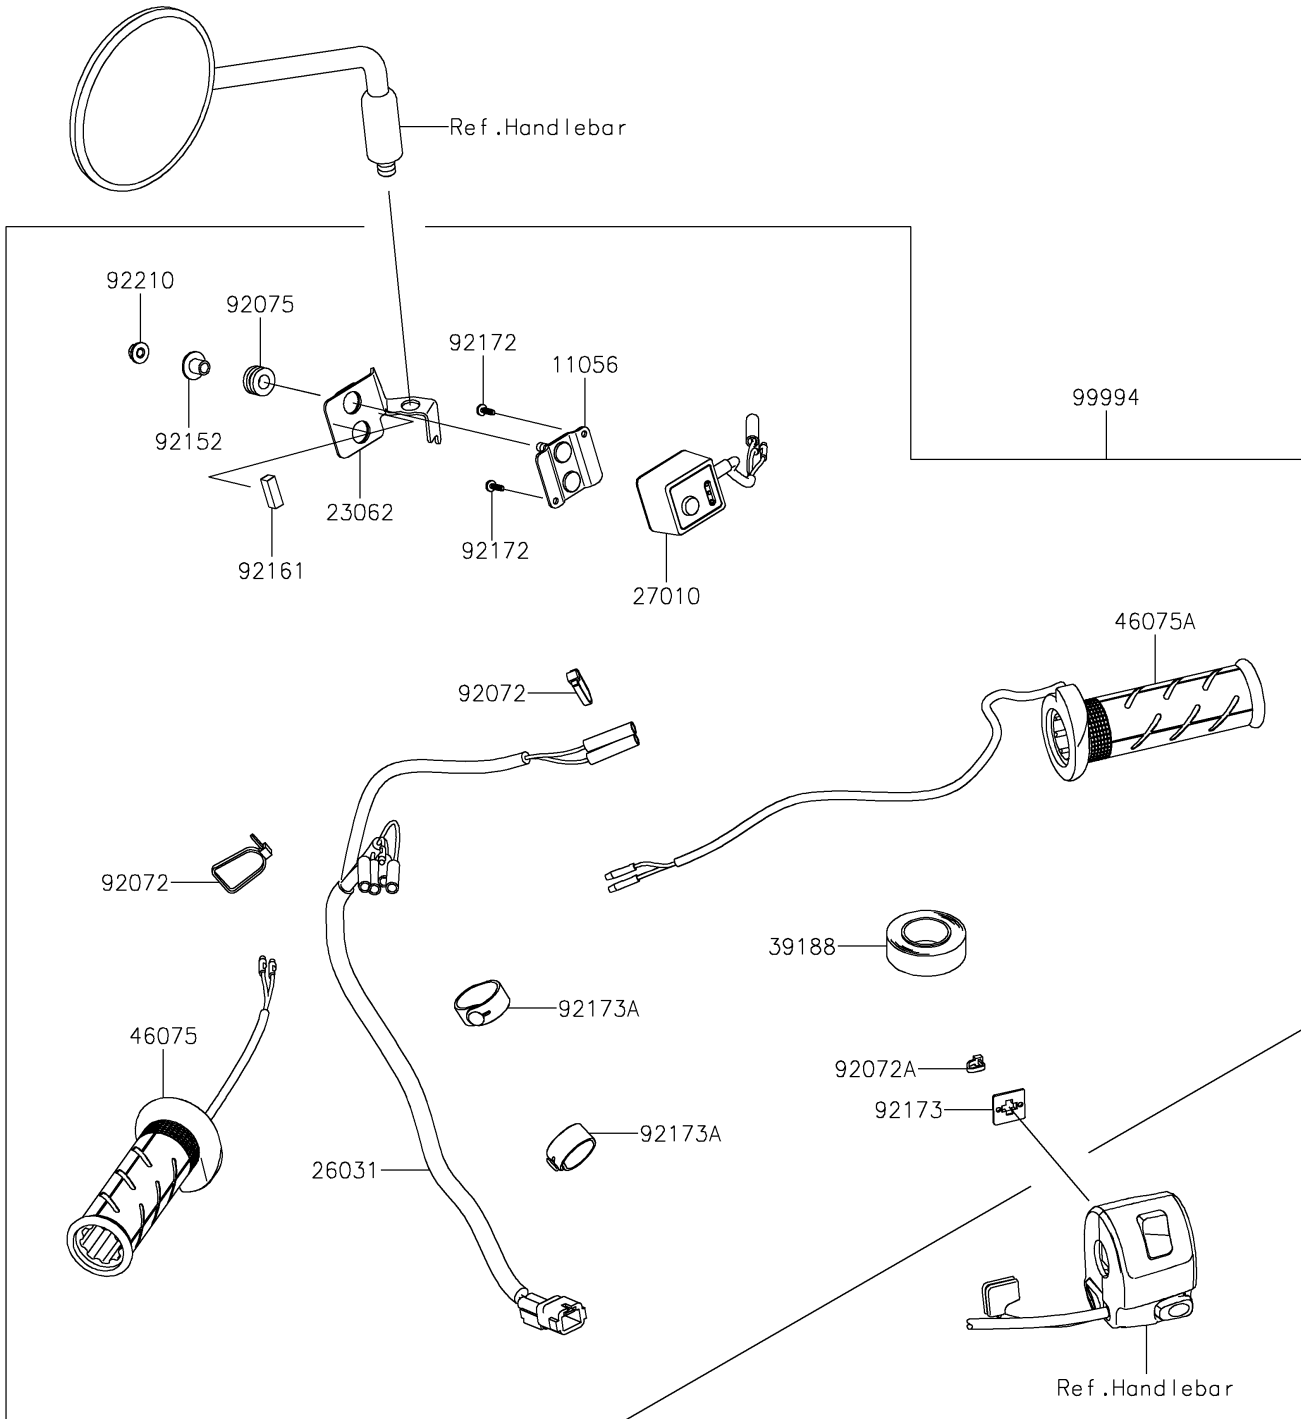

# 2022 KLR® 650 Adventure PARTS DIAGRAM

Accessory(Grip Heater)

F2910

## 2022 KLR® 650 Adventure PARTS LIST

Accessory(Grip Heater)

ITEM NAME	PART NUMBER	QUANTITY
BRACKET (Ref # 11056)	11056-7296	1
BRACKET-COMP (Ref # 23062)	23062-1325	1
HARNESS (Ref # 26031)	26031-3876	1
SWITCH,HEATED-GRIP,HONDA-ACCES (Ref # 27010)	27010-0126	1
TAPE,HARNESS (Ref # 39188)	39188-0006	1
GRIP,HEATER,LH (Ref # 46075)	46075-0599	1
GRIP,HEATER,RH (Ref # 46075A)	46075-0600	1
BAND,L=152 (Ref # 92072)	92072-3874	2
BAND,L=100 (Ref # 92072A)	92072-3875	1
DAMPER (Ref # 92075)	92075-1912	2
COLLAR (Ref # 92152)	92152-0134	2
DAMPER (Ref # 92161)	92161-1756	2
SCREW,TAPPING,3X10 (Ref # 92172)	92172-0351	2
CLAMP (Ref # 92173)	92173-0812	1
CLAMP (Ref # 92173A)	92173-2194	2
NUT,FLANGED,5MM (Ref # 92210)	92210-0007	2
GRIP HEATER (Ref # 99994)	99994-1501	1