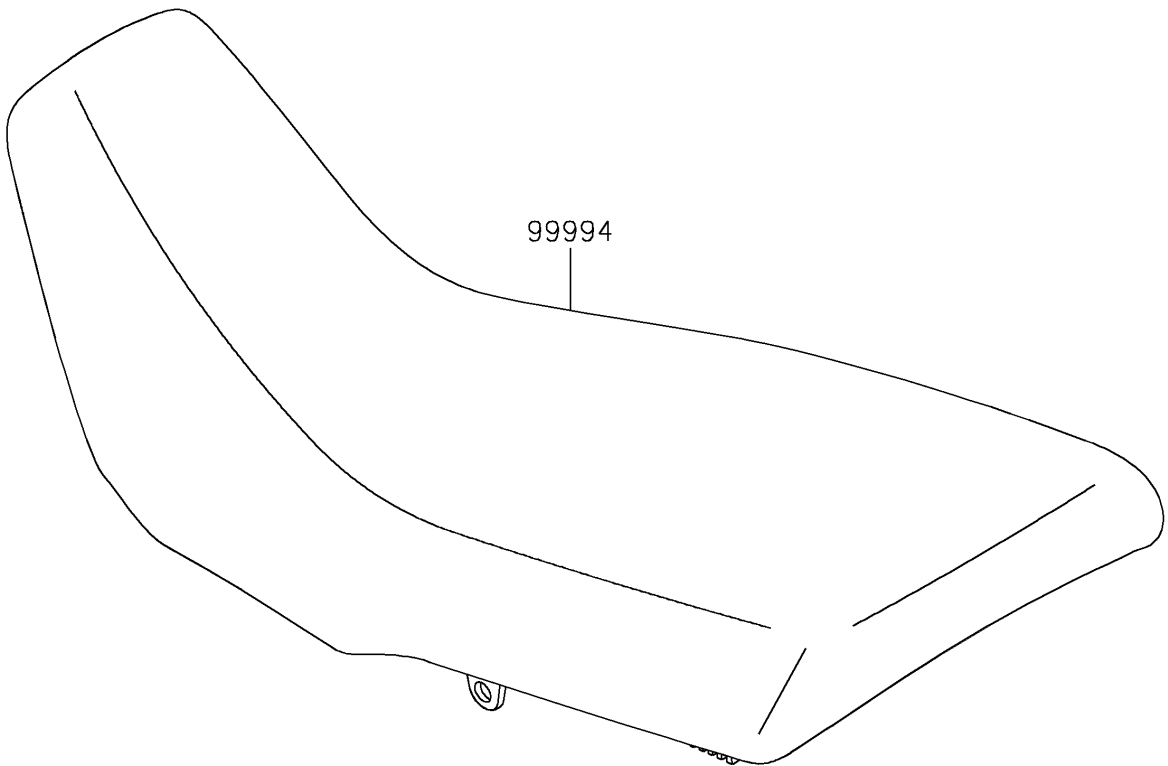

# 2022 KLR<sup>®</sup> 650 Adventure PARTS DIAGRAM

Accessory(Seat)

F2910B

## 2022 KLR® 650 Adventure PARTS LIST

Accessory(Seat)

| ITEM NAME                        | PART NUMBER    | QUANTITY |
|----------------------------------|----------------|----------|
| LOW SEAT,BLACK+SIL (Ref # 99994) | 99994-1503-64U | 1        |