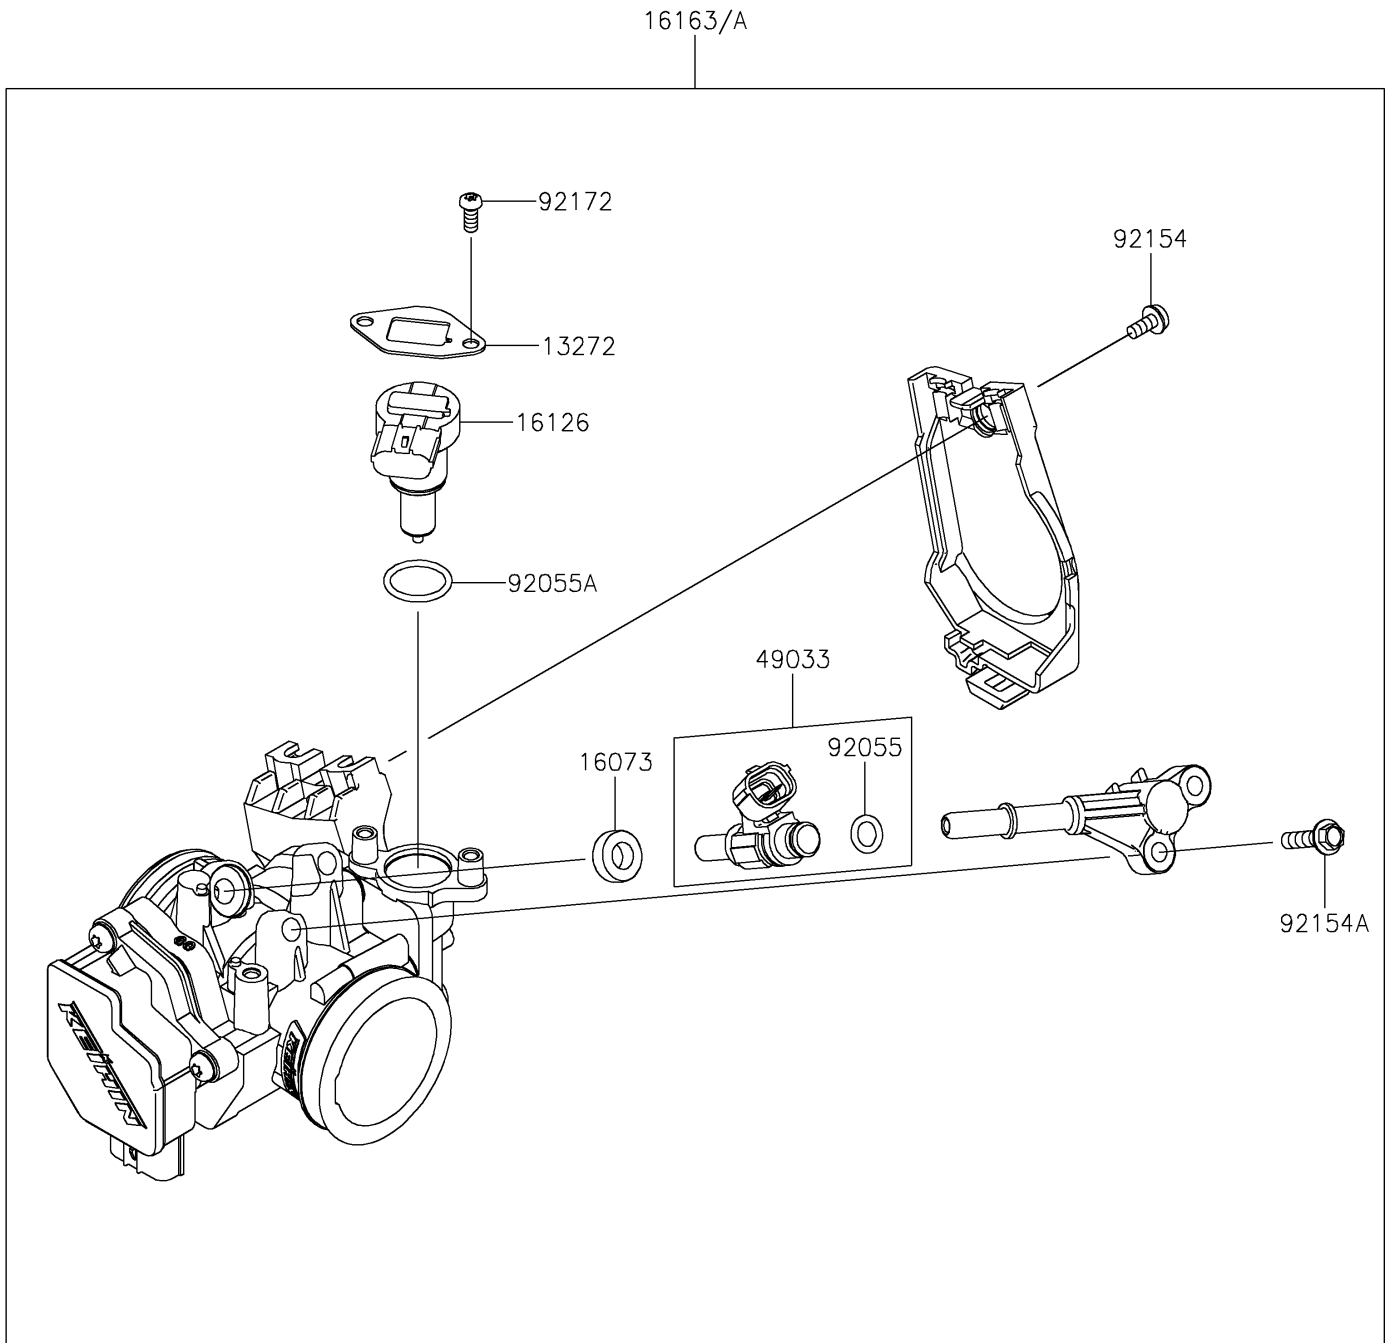

# 2022 KLR® 650 TRAVELER PARTS DIAGRAM

Throttle

E1510

## 2022 KLR® 650 TRAVELER PARTS LIST

### Throttle

ITEM NAME	PART NUMBER	QUANTITY
PLATE (Ref # 13272)	13272-1862	1
INSULATOR (Ref # 16073)	16073-0129	1
VALVE,ISC (Ref # 16126)	16126-0768	1
THROTTLE-ASSY (Ref # 16163)	16163-1244	1
THROTTLE-ASSY (Ref # 16163A)	16163-1248	1
NOZZLE-INJECTION (Ref # 49033)	49033-0578	1
RING-O,INJECTION NOZZLE (Ref # 92055)	92055-0124	1
RING-O (Ref # 92055A)	92055-0826	1
BOLT (Ref # 92154)	92154-0133	1
BOLT,FLANGED,5X20 (Ref # 92154A)	92154-1559	2
SCREW,TORX (Ref # 92172)	92172-0903	2