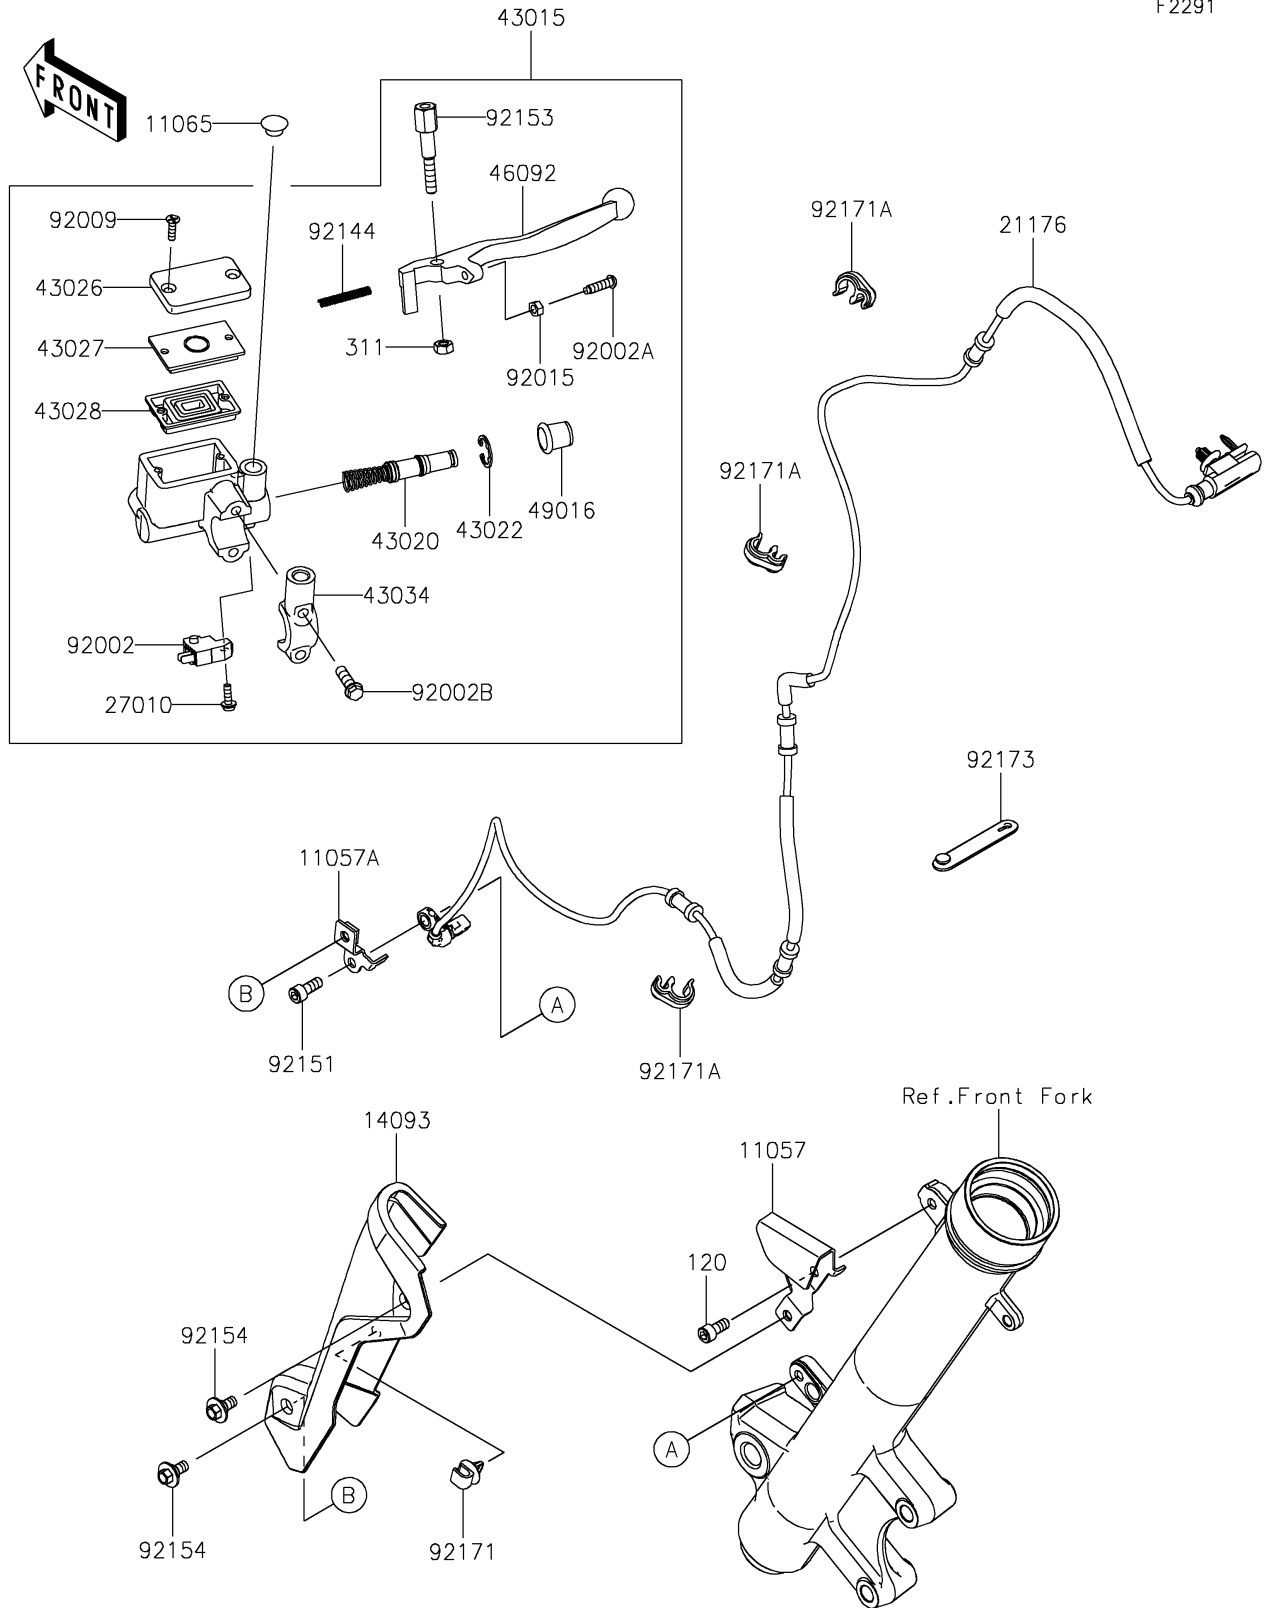

2022 KLR® 650 TRAVELER PARTS DIAGRAM

Front Master Cylinder

F2291

2022 KLR® 650 TRAVELER PARTS LIST

Front Master Cylinder

ITEM NAME	PART NUMBER	QUANTITY
-----------	-------------	----------