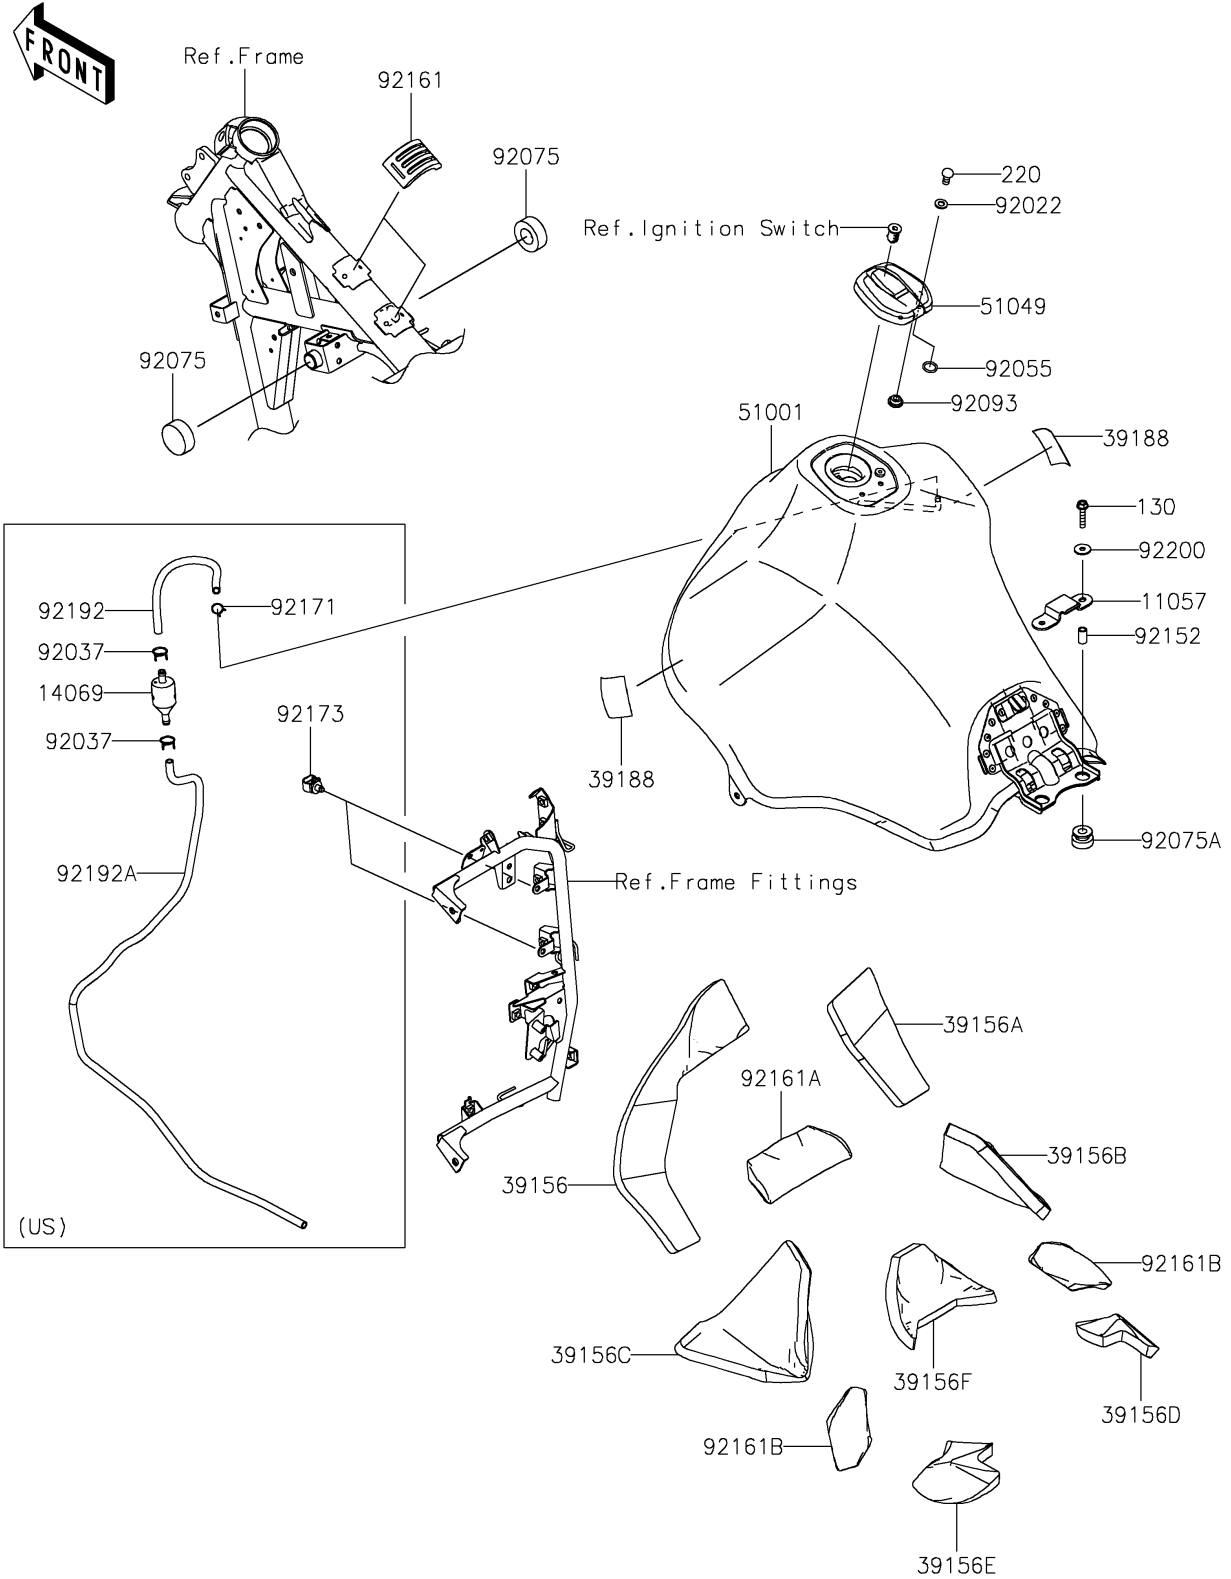

2022 KLR® 650 TRAVELER PARTS DIAGRAM

Fuel Tank

F2410

2022 KLR® 650 TRAVELER PARTS LIST

Fuel Tank

ITEM NAME	PART NUMBER	QUANTITY
BRACKET,SEAT (Ref # 11057)	11057-4274	1
BREATHER,FUEL TANK (Ref # 14069)	14069-1004	1
PAD,FR,LH (Ref # 39156)	39156-2664	1
PAD,FR,RH (Ref # 39156A)	39156-2665	1
PAD,MID,RH (Ref # 39156B)	39156-2701	1
PAD,MID,LH (Ref # 39156C)	39156-2702	1
PAD,RR,RH (Ref # 39156D)	39156-2703	1
PAD,RR,LH (Ref # 39156E)	39156-2704	1
PAD,CNT (Ref # 39156F)	39156-2705	1
TAPE,40X50 (Ref # 39188)	39188-0049	2
TANK-COMP-FUEL,P.L.ORANGE (Ref # 51001)	51001-0903-36V	1
CAP-TANK,FUEL (Ref # 51049)	51049-0760	1
WASHER,5.1X10X1.0 (Ref # 92022)	92022-1977	2
CLAMP,TUBE (Ref # 92037)	92037-147	2
RING-O (Ref # 92055)	92055-1023	2
DAMPER,FUEL TANK (Ref # 92075)	92075-101	2
DAMPER (Ref # 92075A)	92075-1660	2
SEAL,FUEL TANK CAP (Ref # 92093)	92093-1030	1
COLLAR,6.8X10X18 (Ref # 92152)	92152-2726	2
DAMPER (Ref # 92161)	92161-2372	2
DAMPER,CNT (Ref # 92161A)	92161-2394	1
DAMPER,LH&RH (Ref # 92161B)	92161-2395	2
CLAMP,8X0.7 (Ref # 92171)	92171-1973	1
CLAMP,12MM DIA. (Ref # 92173)	92173-0736	2
TUBE,BREATHER,6X9X220 (Ref # 92192)	92192-2441	1
TUBE,BREATHER,6X9X900 (Ref # 92192A)	92192-2442	1
WASHER,6.5X20X1.6 (Ref # 92200)	92200-1962	2
BOLT-FLANGED,6X30 (Ref # 130)	130BB0630	2
SCREW-PAN-CROS,5X10 (Ref # 220)	220AA0510	2