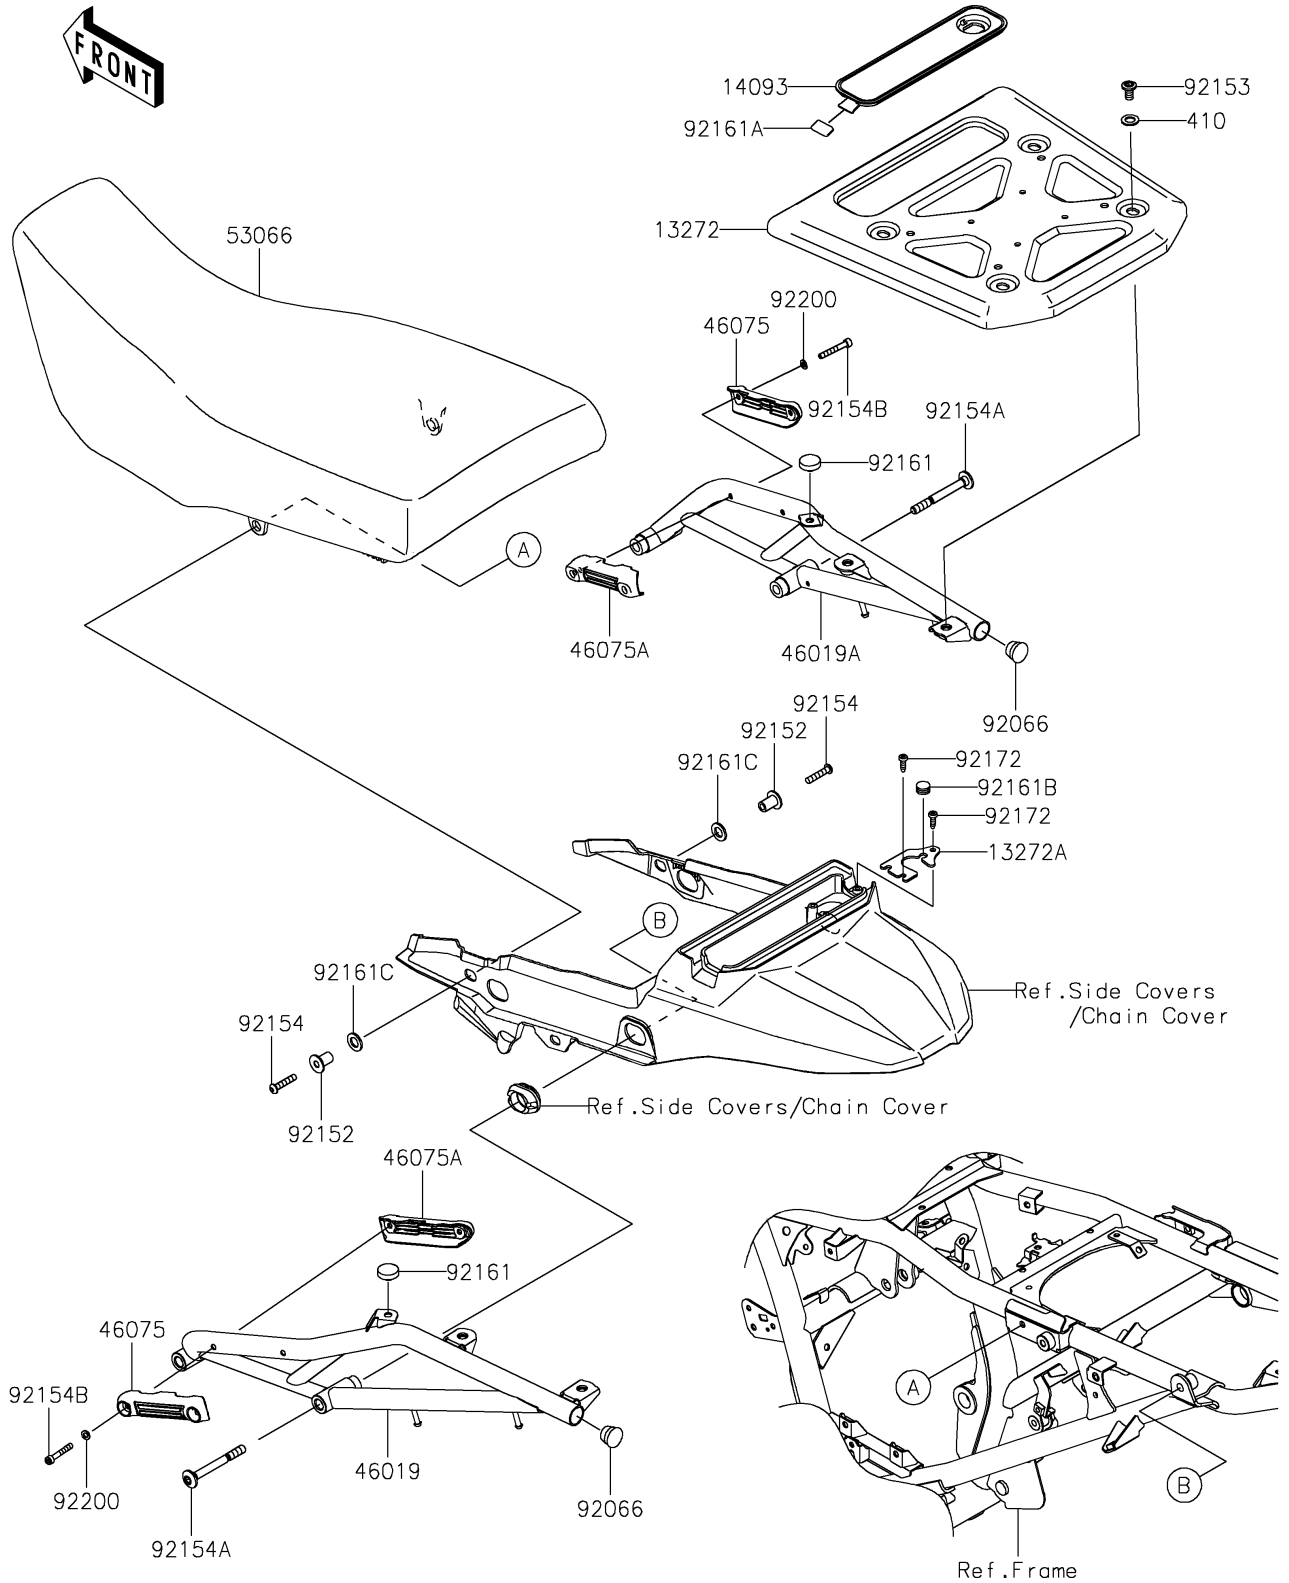

# 2022 KLR® 650 TRAVELER PARTS DIAGRAM

Seat

F2510

## 2022 KLR® 650 TRAVELER PARTS LIST

### Seat

ITEM NAME	PART NUMBER	QUANTITY
PLATE,CARRIER (Ref # 13272)	13272-3763	1
PLATE (Ref # 13272A)	13272-3872	1
COVER,TOOL (Ref # 14093)	14093-1079	1
GRIP-ASSY,LH (Ref # 46019)	46019-0107	1
GRIP-ASSY,RH (Ref # 46019A)	46019-0108	1
GRIP,OUTSIDE (Ref # 46075)	46075-0659	2
GRIP,INSIDE (Ref # 46075A)	46075-0660	2
SEAT-ASSY,DUAL,BLACK+SIL (Ref # 53066)	53066-0703-64U	1
PLUG (Ref # 92066)	92066-1220	2
COLLAR (Ref # 92152)	92152-2823	2
BOLT,SOCKET,8X15 (Ref # 92153)	92153-1810	4
BOLT,SOCKET,6X30 (Ref # 92154)	92154-0206	2
BOLT,SOCKET,8X78 (Ref # 92154A)	92154-4346	4
BOLT,SOCKET,5X35 (Ref # 92154B)	92154-4350	4
DAMPER (Ref # 92161)	92161-0336	2
DAMPER,12X23 (Ref # 92161A)	92161-1367	1
DAMPER,8X14X8.9 (Ref # 92161B)	92161-1666	1
DAMPER (Ref # 92161C)	92161-2425	2
SCREW,TAPPING,5X16 (Ref # 92172)	92172-1425	3
WASHER,5.5X10X1.2 (Ref # 92200)	92200-2495	4
WASHER-PLAIN-SMALL,10MM (Ref # 410)	410AA1000	4