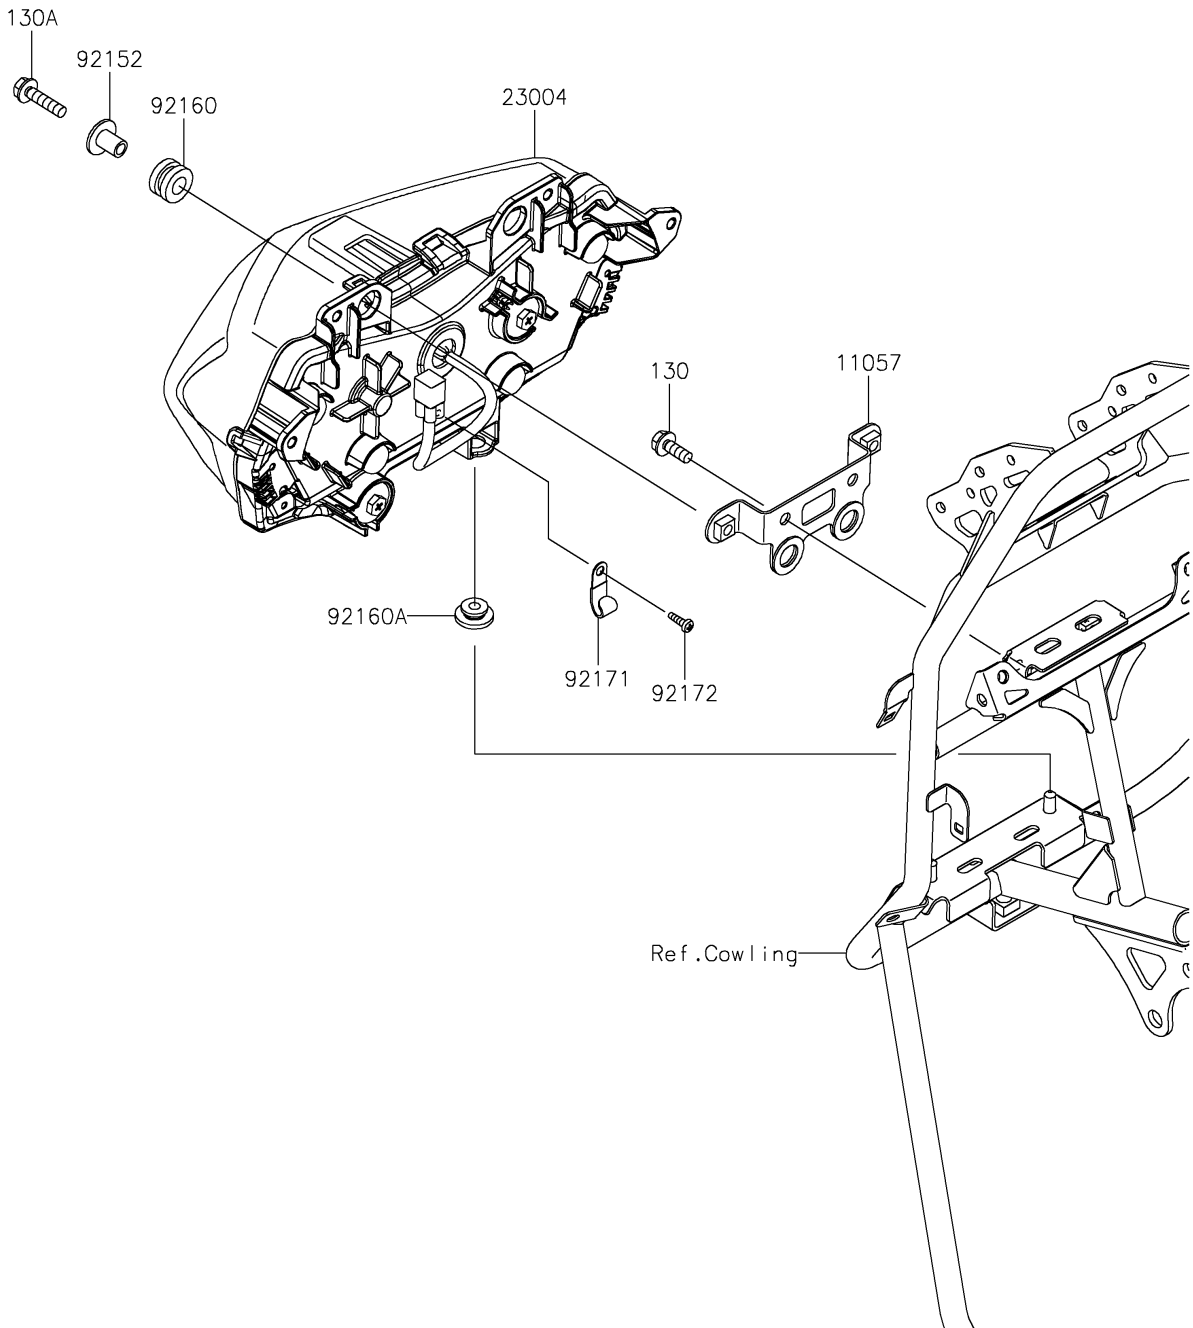

# 2022 KLR® 650 TRAVELER PARTS DIAGRAM

Headlight(s)

F2710

## 2022 KLR® 650 TRAVELER PARTS LIST

### Headlight(s)

| ITEM NAME                        | PART NUMBER | QUANTITY |
|----------------------------------|-------------|----------|
| BRACKET,HEAD LAMP (Ref # 11057)  | 11057-4388  | 1        |
| LAMP-HEAD,LED (Ref # 23004)      | 23004-0414  | 1        |
| COLLAR,6.3X20X15.1 (Ref # 92152) | 92152-2322  | 2        |
| DAMPER,10X20X12 (Ref # 92160)    | 92160-1167  | 2        |
| DAMPER (Ref # 92160A)            | 92160-1613  | 2        |
| CLAMP (Ref # 92171)              | 92171-1539  | 1        |
| SCREW,TAPPING,4X12 (Ref # 92172) | 92172-0233  | 1        |
| BOLT-FLANGED,6X16 (Ref # 130)    | 130BA0616   | 2        |
| BOLT-FLANGED,6X25 (Ref # 130A)   | 130BB0625   | 2        |