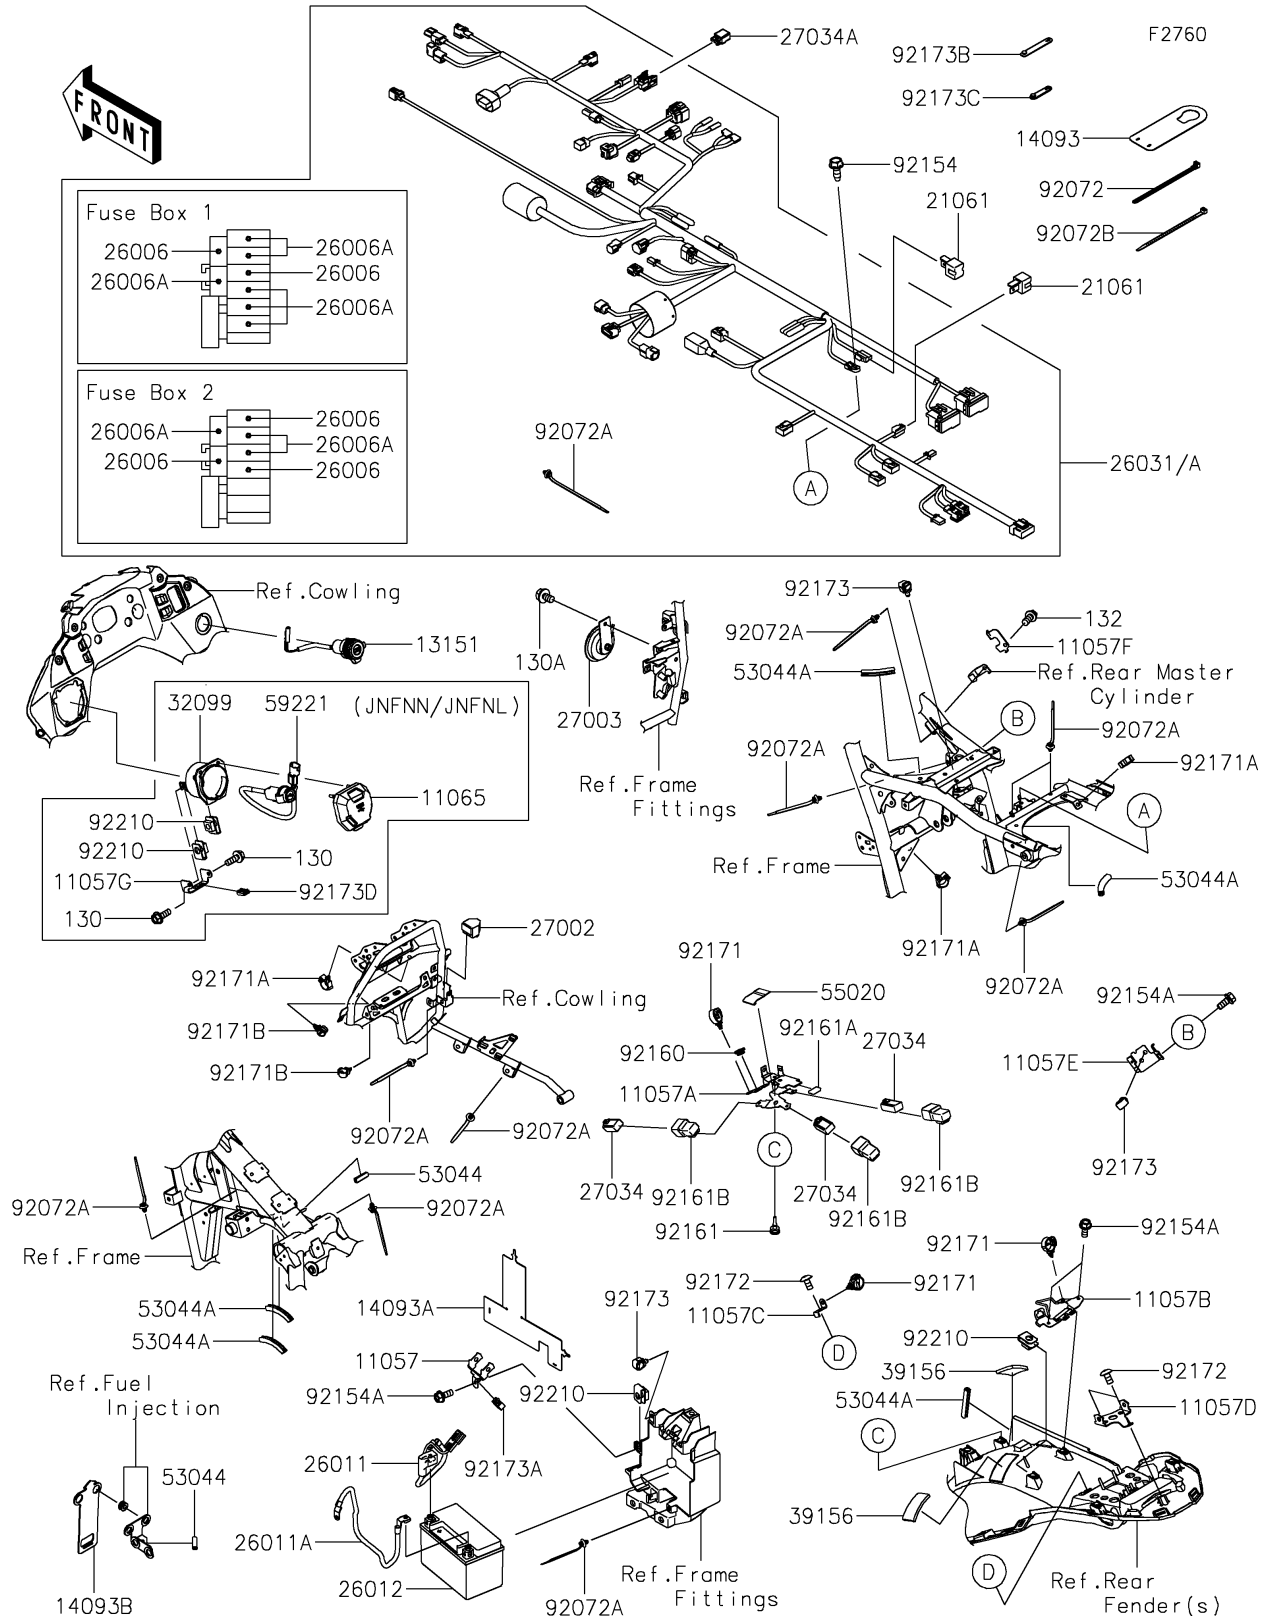

2022 KLR® 650 TRAVELER PARTS DIAGRAM

Chassis Electrical Equipment

2022 KLR® 650 TRAVELER PARTS LIST

Chassis Electrical Equipment

ITEM NAME	PART NUMBER	QUANTITY
-----------	-------------	----------