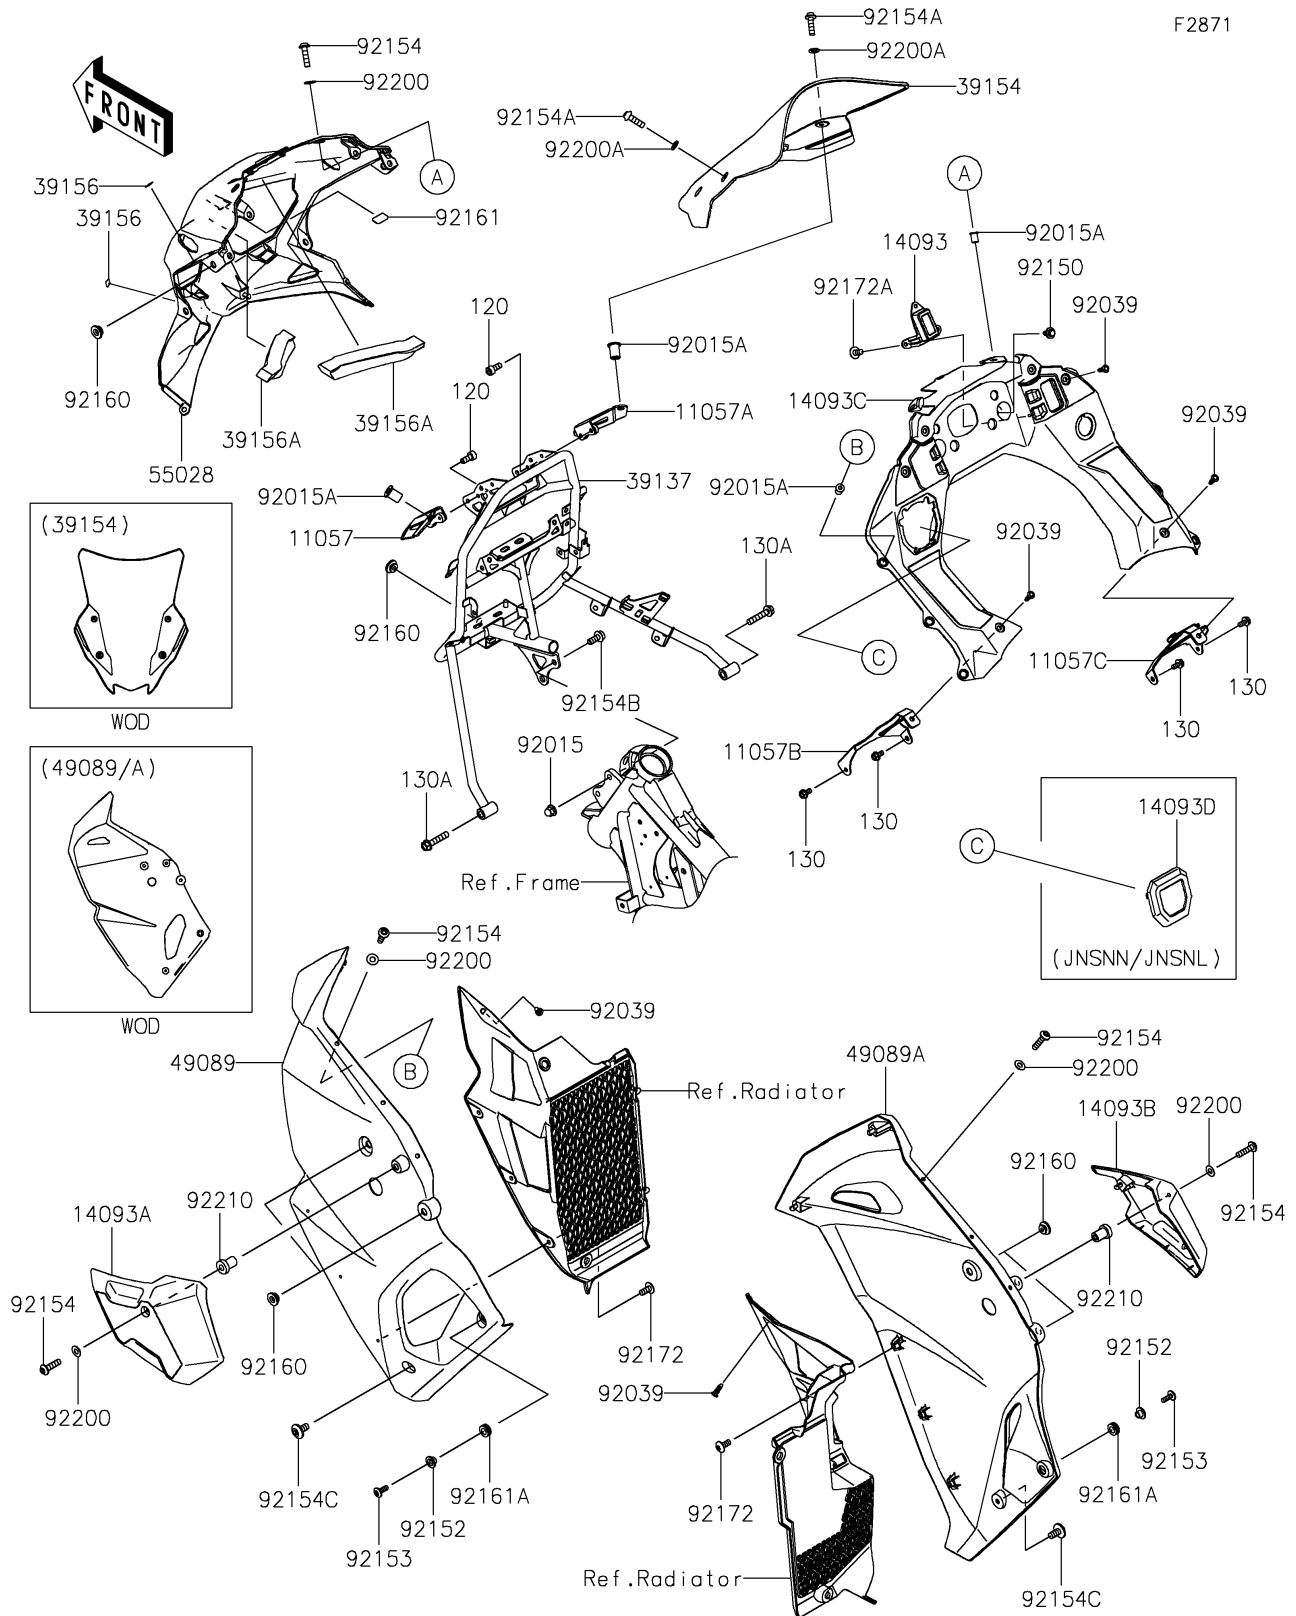

2022 KLR[®] 650 TRAVELER PARTS DIAGRAM

Cowling

F2871

2022 KLR® 650 TRAVELER PARTS LIST

Cowling

ITEM NAME	PART NUMBER	QUANTITY
BRACKET,WINDSHIELD,LH (Ref # 11057)	11057-4397	1
BRACKET,WINDSHIELD,RH (Ref # 11057A)	11057-4398	1
BRACKET,DASHBOARD,LH (Ref # 11057B)	11057-7243	1
BRACKET,DASHBOARD,RH (Ref # 11057C)	11057-7245	1
COVER,FOG SW. (Ref # 14093)	14093-0565	1
COVER,SHROUD,LH (Ref # 14093A)	14093-1074	1
COVER,SHROUD,RH (Ref # 14093B)	14093-1075	1
COVER,DASHBOARD (Ref # 14093C)	14093-1076	1
COVER,USB (Ref # 14093D)	14093-1077	1
STAY-COMP,COWLING (Ref # 39137)	39137-0712	1
WINDSHIELD (Ref # 39154)	39154-0391	1
PAD,UPP COWLING,CNT (Ref # 39156)	39156-0632	4
PAD,20X15X150 (Ref # 39156A)	39156-2762	2
SHROUD-ENGINE,LH,P.L.ORANGE (Ref # 49089)	49089-0995-36V	1
SHROUD-ENGINE,RH,P.L.ORANGE (Ref # 49089A)	49089-0996-36V	1
COWLING,UPP (Ref # 55028)	55028-0800	1
NUT,CAP,8MM (Ref # 92015)	92015-1151	2
NUT,WELL,5MM (Ref # 92015A)	92015-1757	12
RIVET (Ref # 92039)	92039-0709	8
BOLT,FLANGED,6X14 (Ref # 92150)	92150-1689	2
COLLAR (Ref # 92152)	92152-2770	2
BOLT,6X18 (Ref # 92153)	92153-0816	2
BOLT,SOCKET,5X20 (Ref # 92154)	92154-0216	10
BOLT,SOCKET,5X18 (Ref # 92154A)	92154-1945	4
BOLT,SOCKET,8X20 (Ref # 92154B)	92154-2314	2
BOLT,SOCKET,6X12 (Ref # 92154C)	92154-2355	2
DAMPER (Ref # 92160)	92160-1613	9
DAMPER,12X23 (Ref # 92161)	92161-1367	1
DAMPER,10X18X6.5 (Ref # 92161A)	92161-2091	2

2022 KLR® 650 TRAVELER PARTS LIST

Cowling

ITEM NAME	PART NUMBER	QUANTITY
SCREW,5X12 (Ref # 92172)	92172-0821	6
SCREW,5X10 (Ref # 92172A)	92172-0864	3
WASHER,NYLONE,5.3X11.5X0.5 (Ref # 92200)	92200-0006	10
WASHER,5.2X10X1 (Ref # 92200A)	92200-2286	4
NUT,5MM (Ref # 92210)	92210-0001	2
BOLT-SOCKET,5X12 (Ref # 120)	120CB0512	4
BOLT-FLANGED,6X12 (Ref # 130)	130BA0612	4
BOLT-FLANGED,8X40 (Ref # 130A)	130BA0840	2