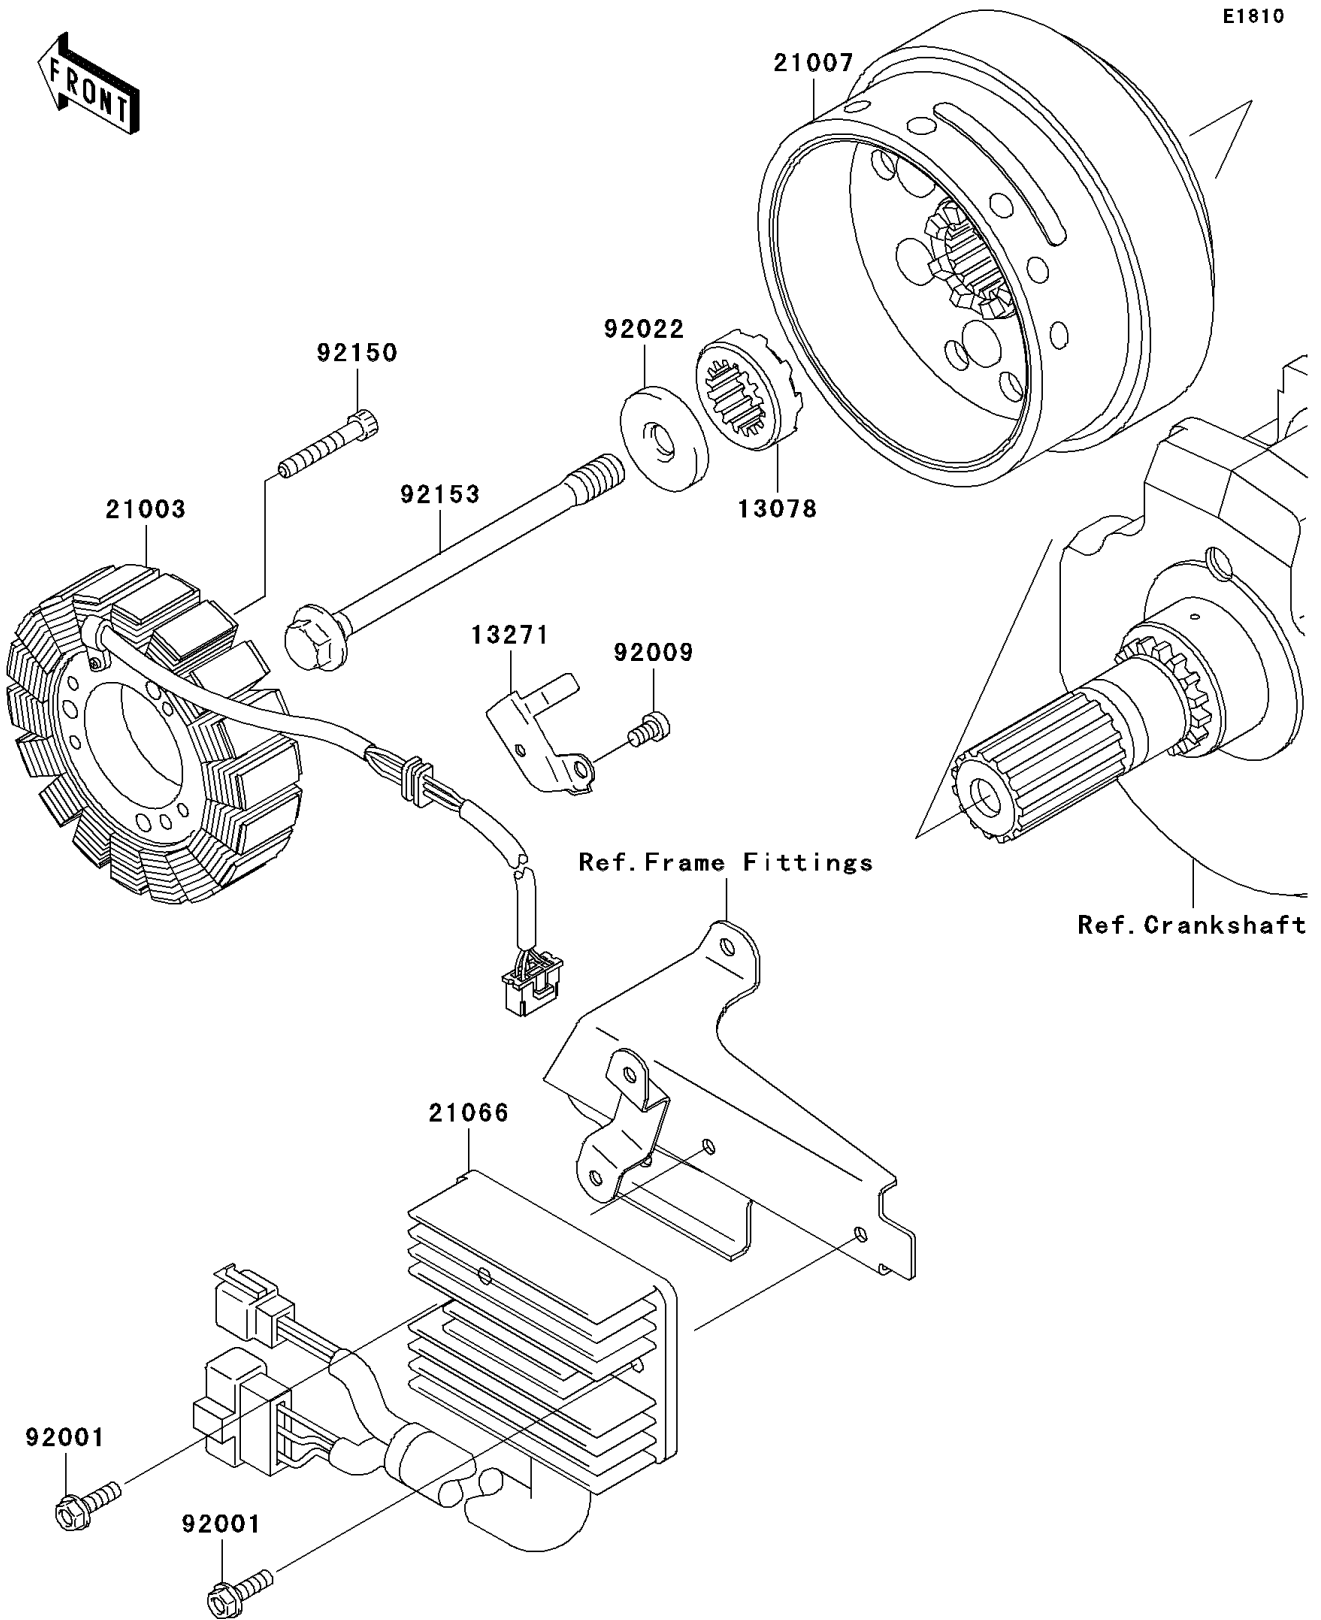

# 2007 Vulcan 1600 Mean Streak PARTS DIAGRAM

Generator

## 2007 Vulcan 1600 Mean Streak PARTS LIST

### Generator

ITEM NAME	PART NUMBER	QUANTITY
RATCHET (Ref # 13078)	13078-1056	1
PLATE (Ref # 13271)	13271-1328	1
STATOR, OUTER (Ref # 21003)	21003-0008	1
ROTOR (Ref # 21007)	21007-0014	1
REGULATOR-VOLTAGE (Ref # 21066)	21066-1126	1
BOLT, 6X20 (Ref # 92001)	92001-1947	2
SCREW (Ref # 92009)	92009-1768	1
WASHER, 12X40X6 (Ref # 92022)	92022-1904	1
BOLT, SOCKET, 6X35 (Ref # 92150)	92150-1484	3
BOLT, 12X154 (Ref # 92153)	92153-1105	1