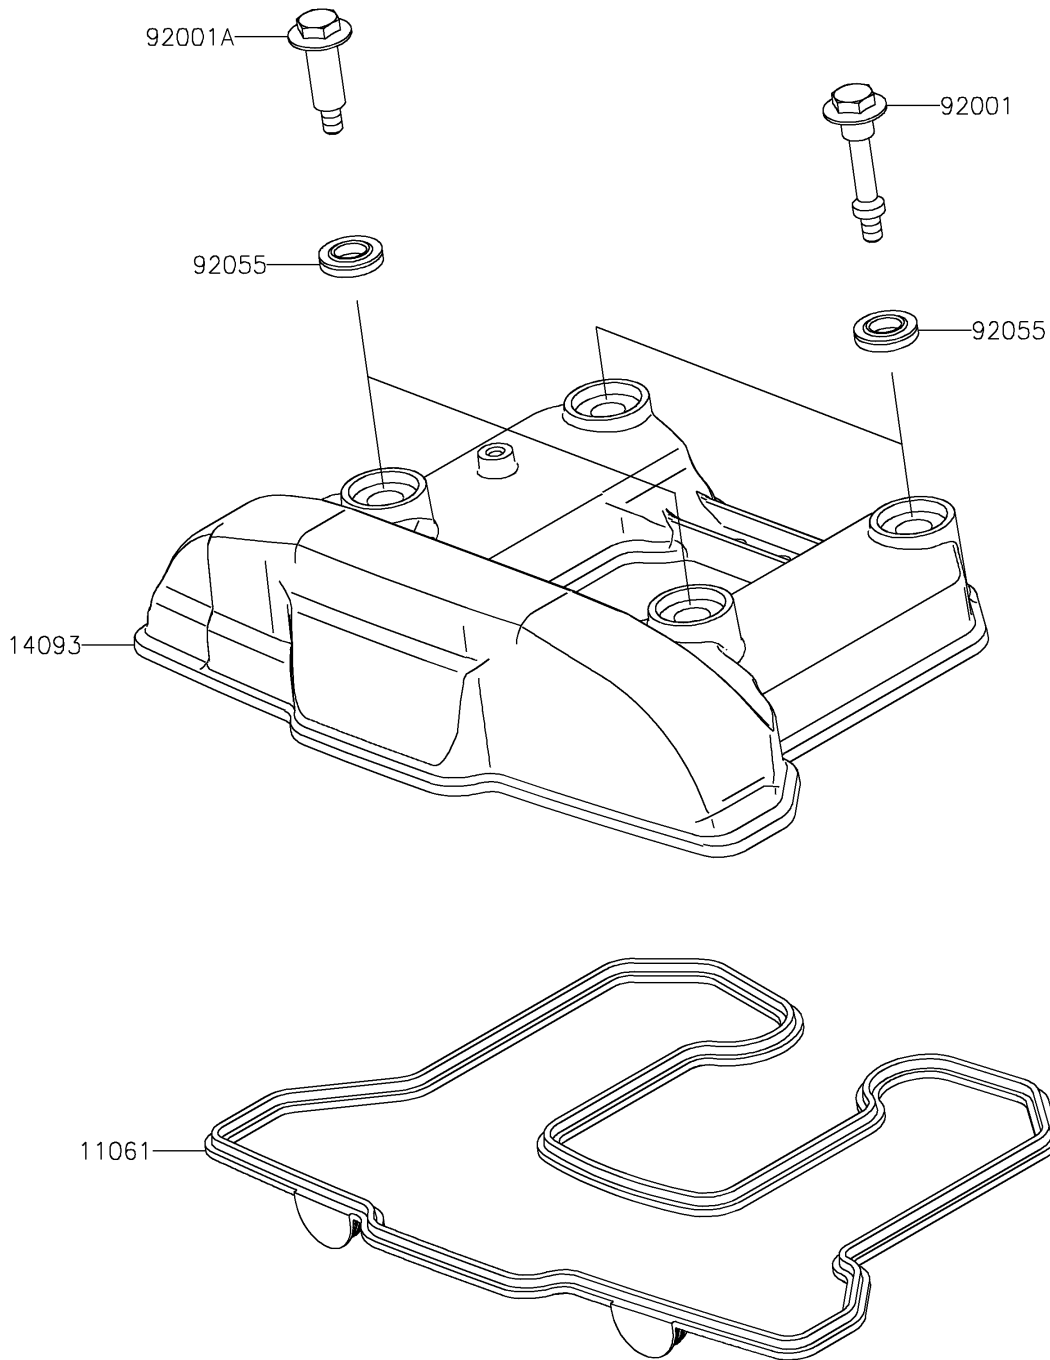

# 2022 KLR<sup>®</sup> 650 PARTS DIAGRAM

Cylinder Head Cover

E1112

## 2022 KLR® 650 PARTS LIST

### Cylinder Head Cover

| ITEM NAME                       | PART NUMBER | QUANTITY |
|---------------------------------|-------------|----------|
| GASKET,HEAD COVER (Ref # 11061) | 11061-1390  | 1        |
| COVER,HEAD (Ref # 14093)        | 14093-0059  | 1        |
| BOLT,L=46.5 (Ref # 92001)       | 92001-1853  | 2        |
| BOLT,L=34.5 (Ref # 92001A)      | 92001-1854  | 2        |
| RING-O (Ref # 92055)            | 92055-0143  | 4        |