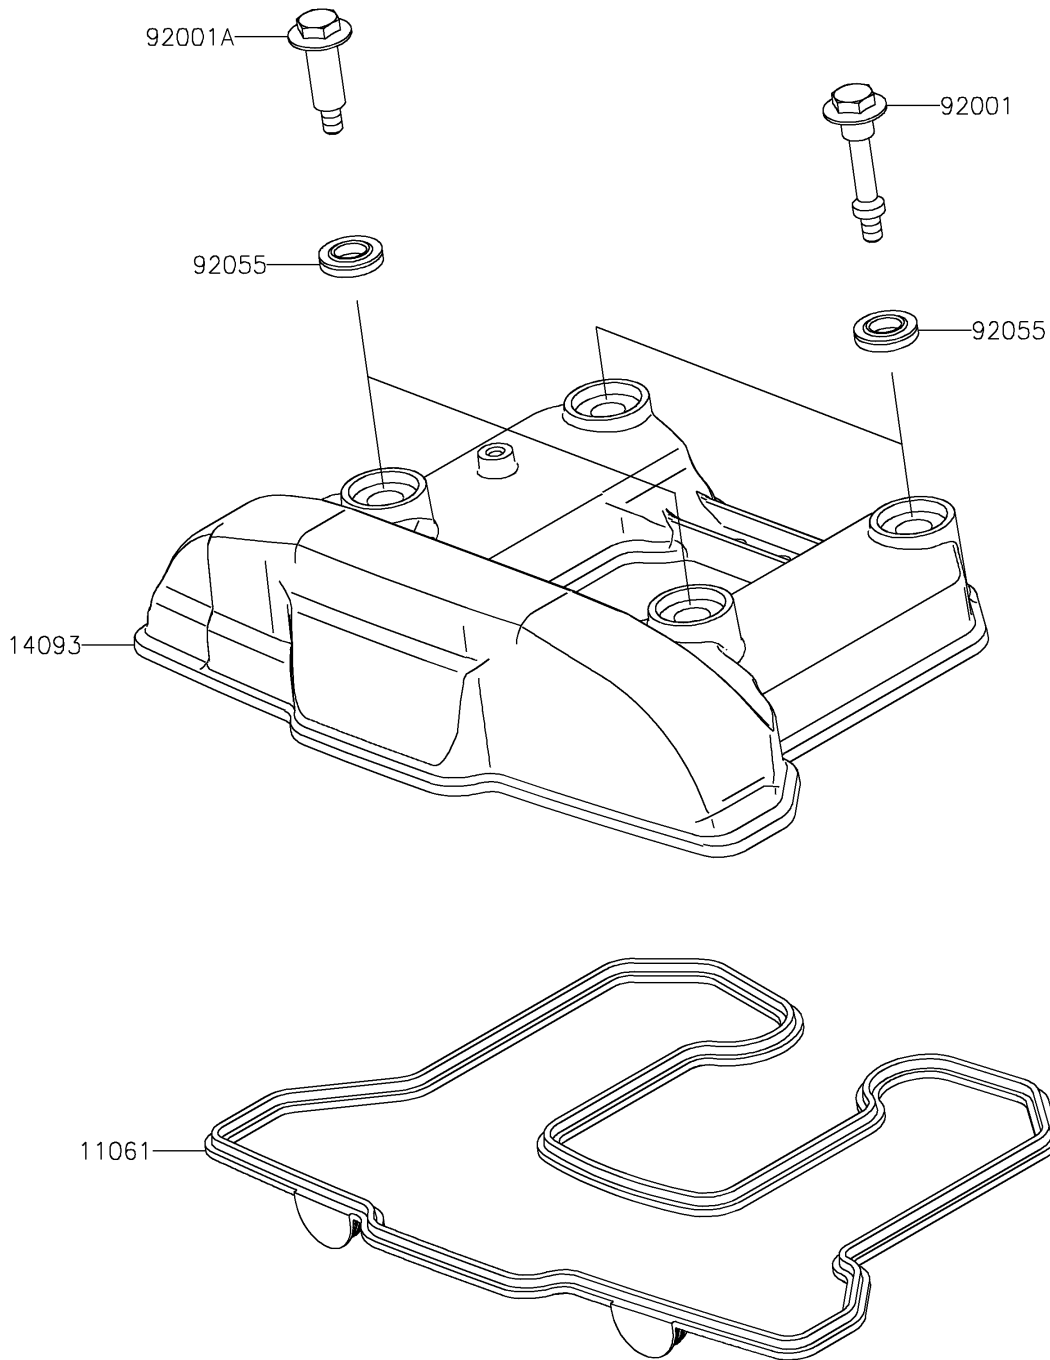

2022 KLR[®] 650 PARTS DIAGRAM

Cylinder Head Cover

E1112

2022 KLR® 650 PARTS LIST

Cylinder Head Cover

ITEM NAME	PART NUMBER	QUANTITY
GASKET,HEAD COVER (Ref # 11061)	11061-1390	1
COVER,HEAD (Ref # 14093)	14093-0059	1
BOLT,L=46.5 (Ref # 92001)	92001-1853	2
BOLT,L=34.5 (Ref # 92001A)	92001-1854	2
RING-O (Ref # 92055)	92055-0143	4