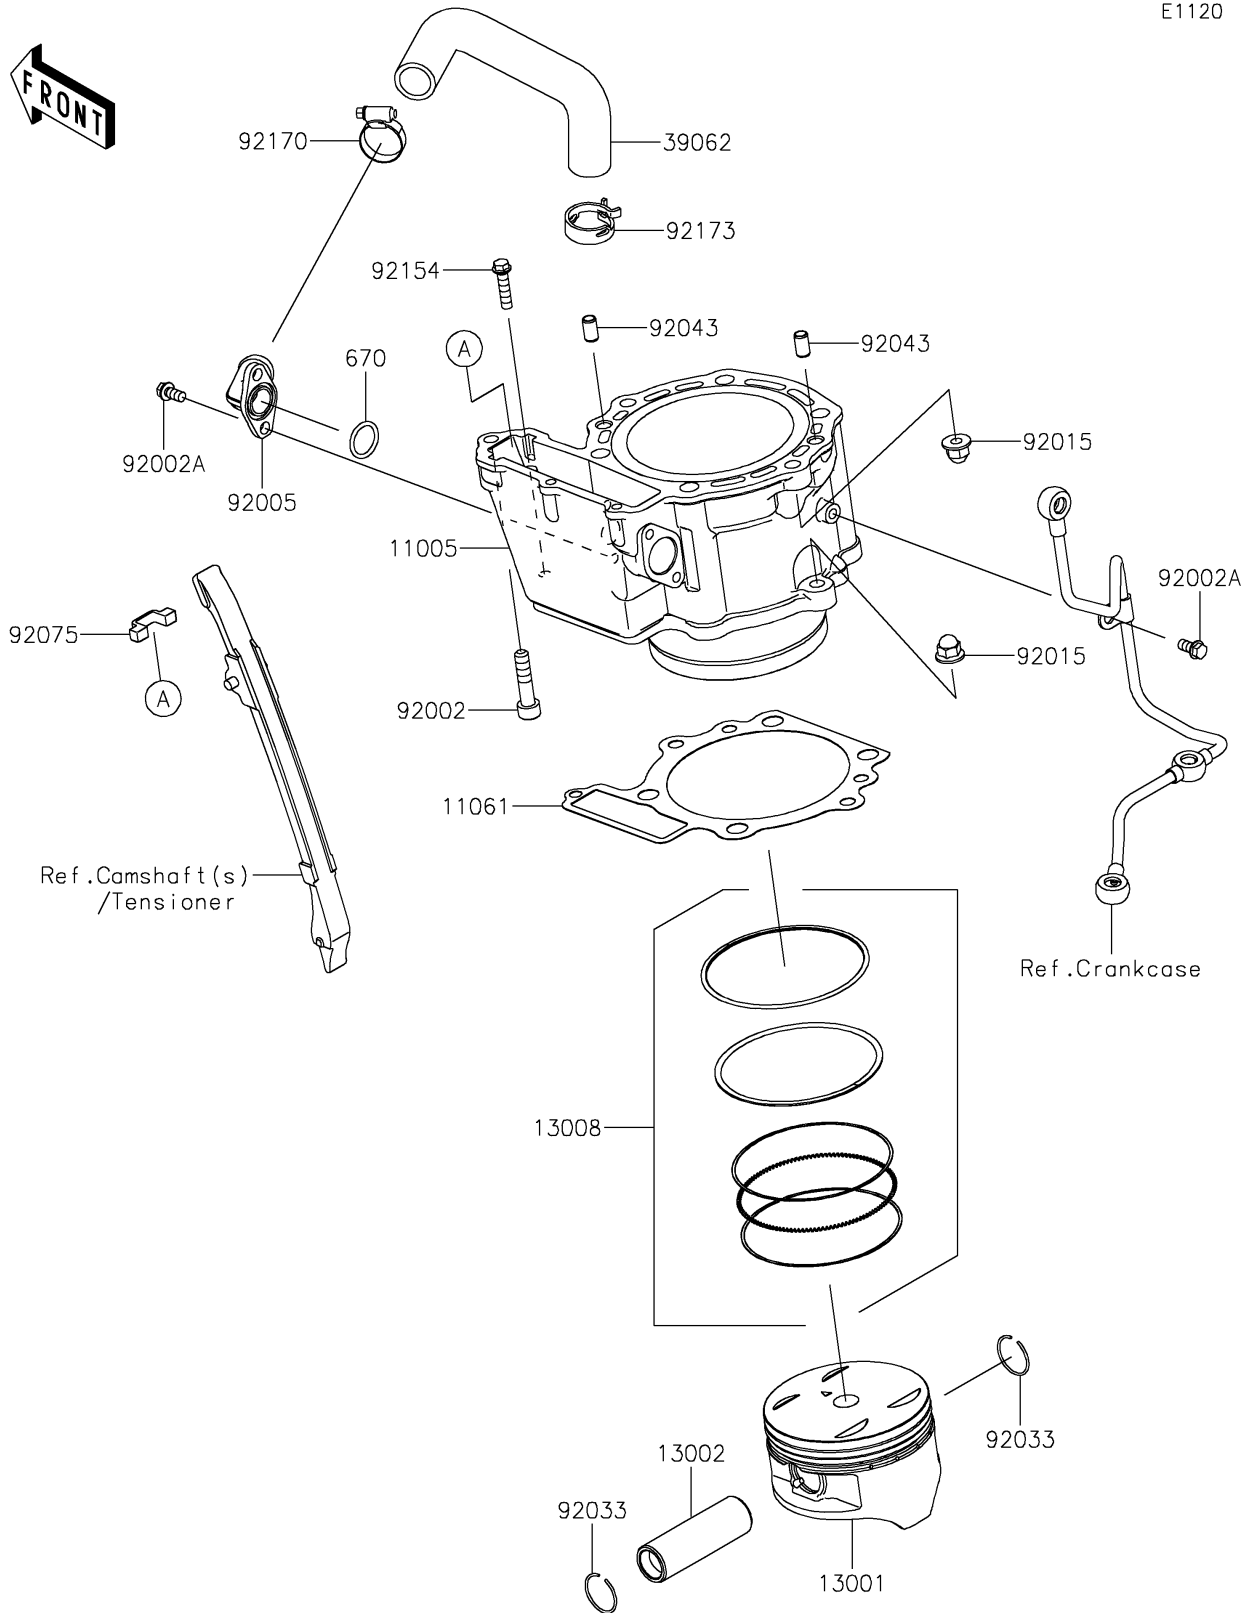

2022 KLR® 650 PARTS DIAGRAM

Cylinder/Piston(s)

E1120

2022 KLR® 650 PARTS LIST

Cylinder/Piston(s)

ITEM NAME	PART NUMBER	QUANTITY
CYLINDER-ENGINE (Ref # 11005)	11005-0736	1
GASKET,CYLINDER BASE (Ref # 11061)	11061-0428	1
PISTON-ENGINE (Ref # 13001)	13001-0723	1
PIN-PISTON (Ref # 13002)	13002-0707	1
RING-SET-PISTON (Ref # 13008)	13008-0595	1
HOSE-COOLING,W/P-CYLINDER (Ref # 39062)	39062-0150	1
BOLT,SOCKET,8X35 (Ref # 92002)	92002-1409	1
BOLT,6X12 (Ref # 92002A)	92002-1569	3
FITTING (Ref # 92005)	92005-0784	1
NUT,CAP,8MM (Ref # 92015)	92015-1982	4
RING-SNAP (Ref # 92033)	92033-1226	2
PIN,6.2X8X14 (Ref # 92043)	92043-1263	2
DAMPER (Ref # 92075)	92075-1968	1
BOLT,FLANGED,6X25 (Ref # 92154)	92154-1212	1
CLAMP,COOLING HOSE (Ref # 92170)	92170-1033	1
CLAMP (Ref # 92173)	92173-2459	1
O RING,18MM (Ref # 670)	670B2018	1