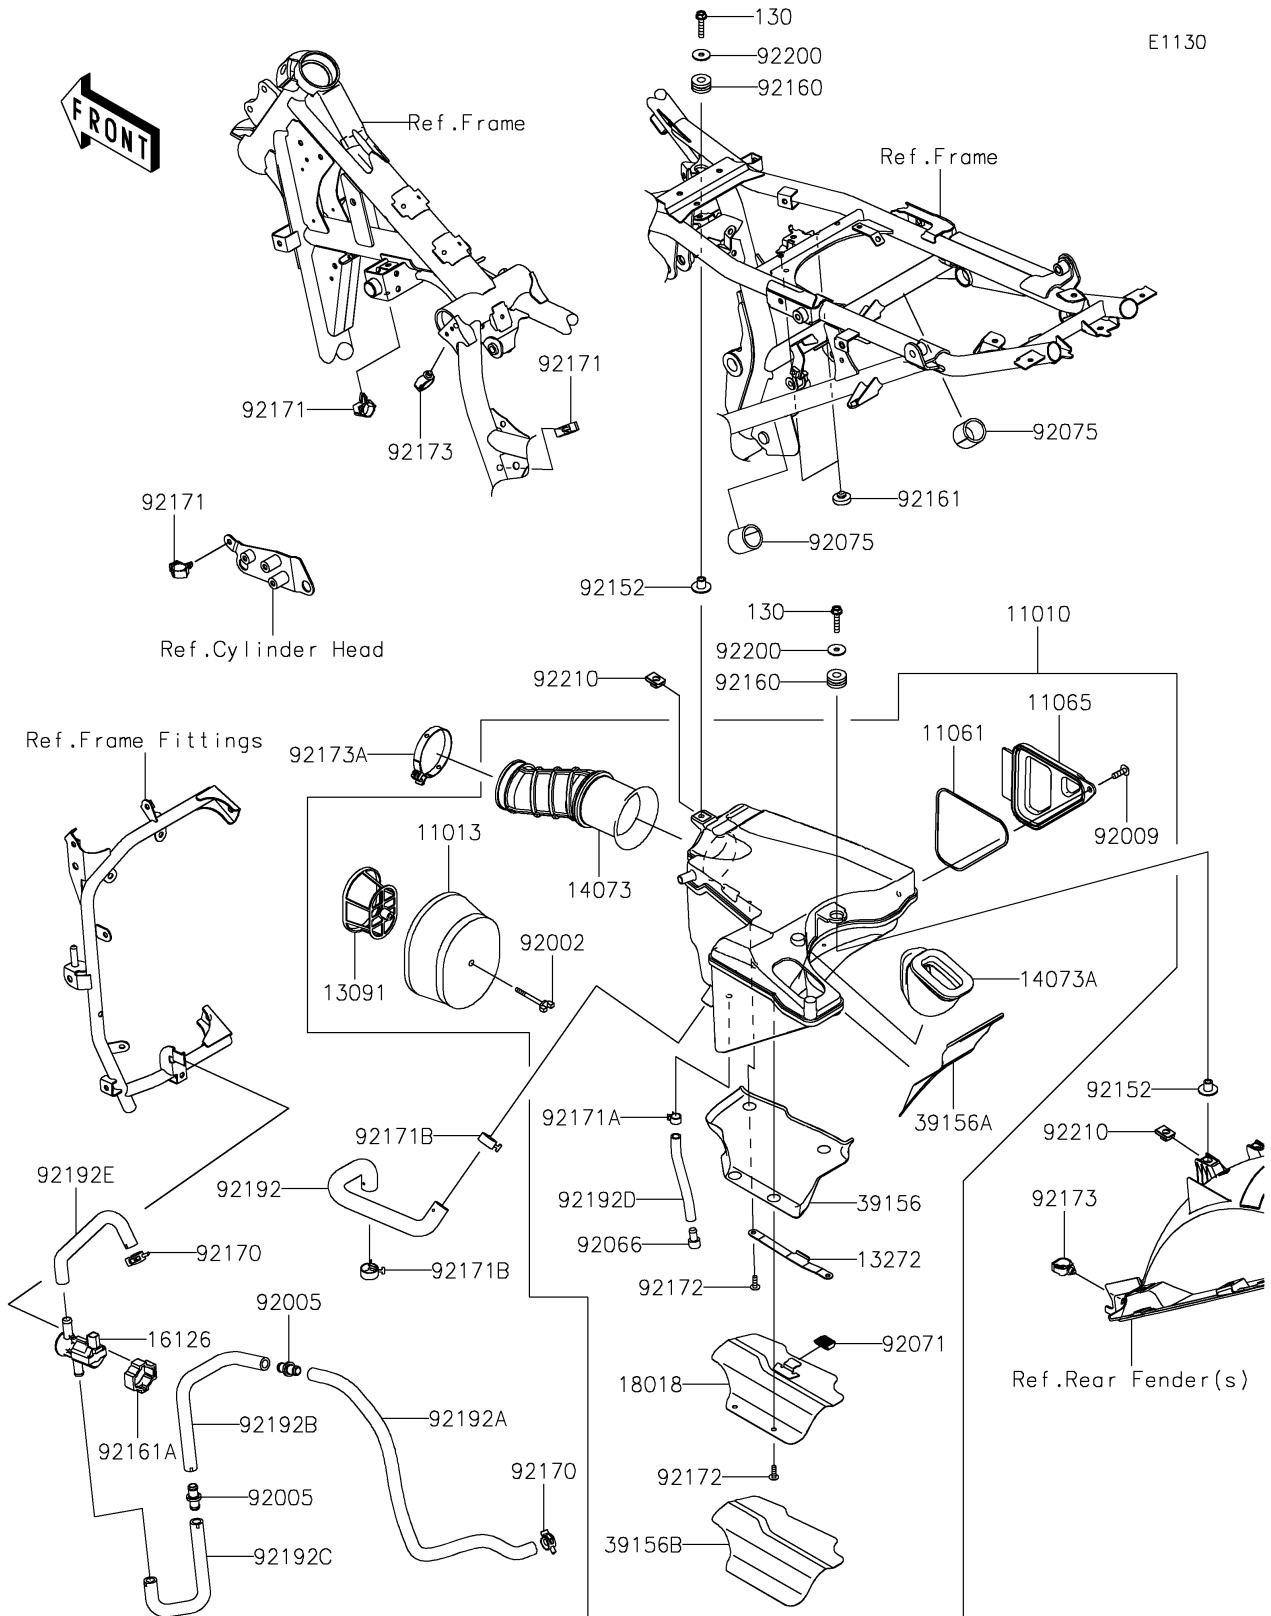

## 2022 KLR® 650 PARTS LIST

### Air Cleaner

ITEM NAME	PART NUMBER	QUANTITY
FILTER-ASSY-AIR (Ref # 11010)	11010-1805	1
ELEMENT-AIR FILTER (Ref # 11013)	11013-1152	1
GASKET (Ref # 11061)	11061-1393	1
CAP (Ref # 11065)	11065-1373	1
HOLDER (Ref # 13091)	13091-1473	1
PLATE (Ref # 13272)	13272-3875	1
DUCT (Ref # 14073)	14073-0993	1
DUCT (Ref # 14073A)	14073-0994	1
VALVE,AIR SWITCHING (Ref # 16126)	16126-0033	1
PLATE-HEAT GUARD (Ref # 18018)	18018-0641	1
PAD (Ref # 39156)	39156-2760	1
PAD (Ref # 39156A)	39156-2761	1
PAD (Ref # 39156B)	39156-2793	1
BOLT (Ref # 92002)	92002-1904	1
FITTING (Ref # 92005)	92005-1379	2
SCREW (Ref # 92009)	92009-1460	1
PLUG,DRAIN,8.5X15 (Ref # 92066)	92066-0127	1
GROMMET (Ref # 92071)	92071-0786	1
DAMPER,25X31X30 (Ref # 92075)	92075-1906	2
COLLAR,6.5X10.5X13.1 (Ref # 92152)	92152-0547	2
DAMPER (Ref # 92160)	92160-1162	2
DAMPER (Ref # 92161)	92161-0336	2
DAMPER,ASWV (Ref # 92161A)	92161-0499	1
CLAMP (Ref # 92170)	92170-1118	2
CLAMP,BRAKE HOSE (Ref # 92171)	92171-0316	3
CLAMP,12MM (Ref # 92171A)	92171-1870	1
CLAMP (Ref # 92171B)	92171-1890	2
SCREW,TAPPING,5X16 (Ref # 92172)	92172-0280	4
CLAMP,HOLDER CLIP (Ref # 92173)	92173-0868	2

### Air Cleaner

ITEM NAME	PART NUMBER	QUANTITY
CLAMP,62MM (Ref # 92173A)	92173-0922	1
TUBE,BREATHER (Ref # 92192)	92192-2463	1
TUBE,FITTING-A/C (Ref # 92192A)	92192-2464	1
TUBE,FITTING-FITTING (Ref # 92192B)	92192-2465	1
TUBE,ASWV-FITTING (Ref # 92192C)	92192-2466	1
TUBE (Ref # 92192D)	92192-2493	1
TUBE,ASWV-REED VALVE (Ref # 92192E)	92192-2500	1
WASHER,6.5X22X1.6 (Ref # 92200)	92200-1087	2
NUT,6MM (Ref # 92210)	92210-0474	2
BOLT-FLANGED,6X30 (Ref # 130)	130BB0630	2