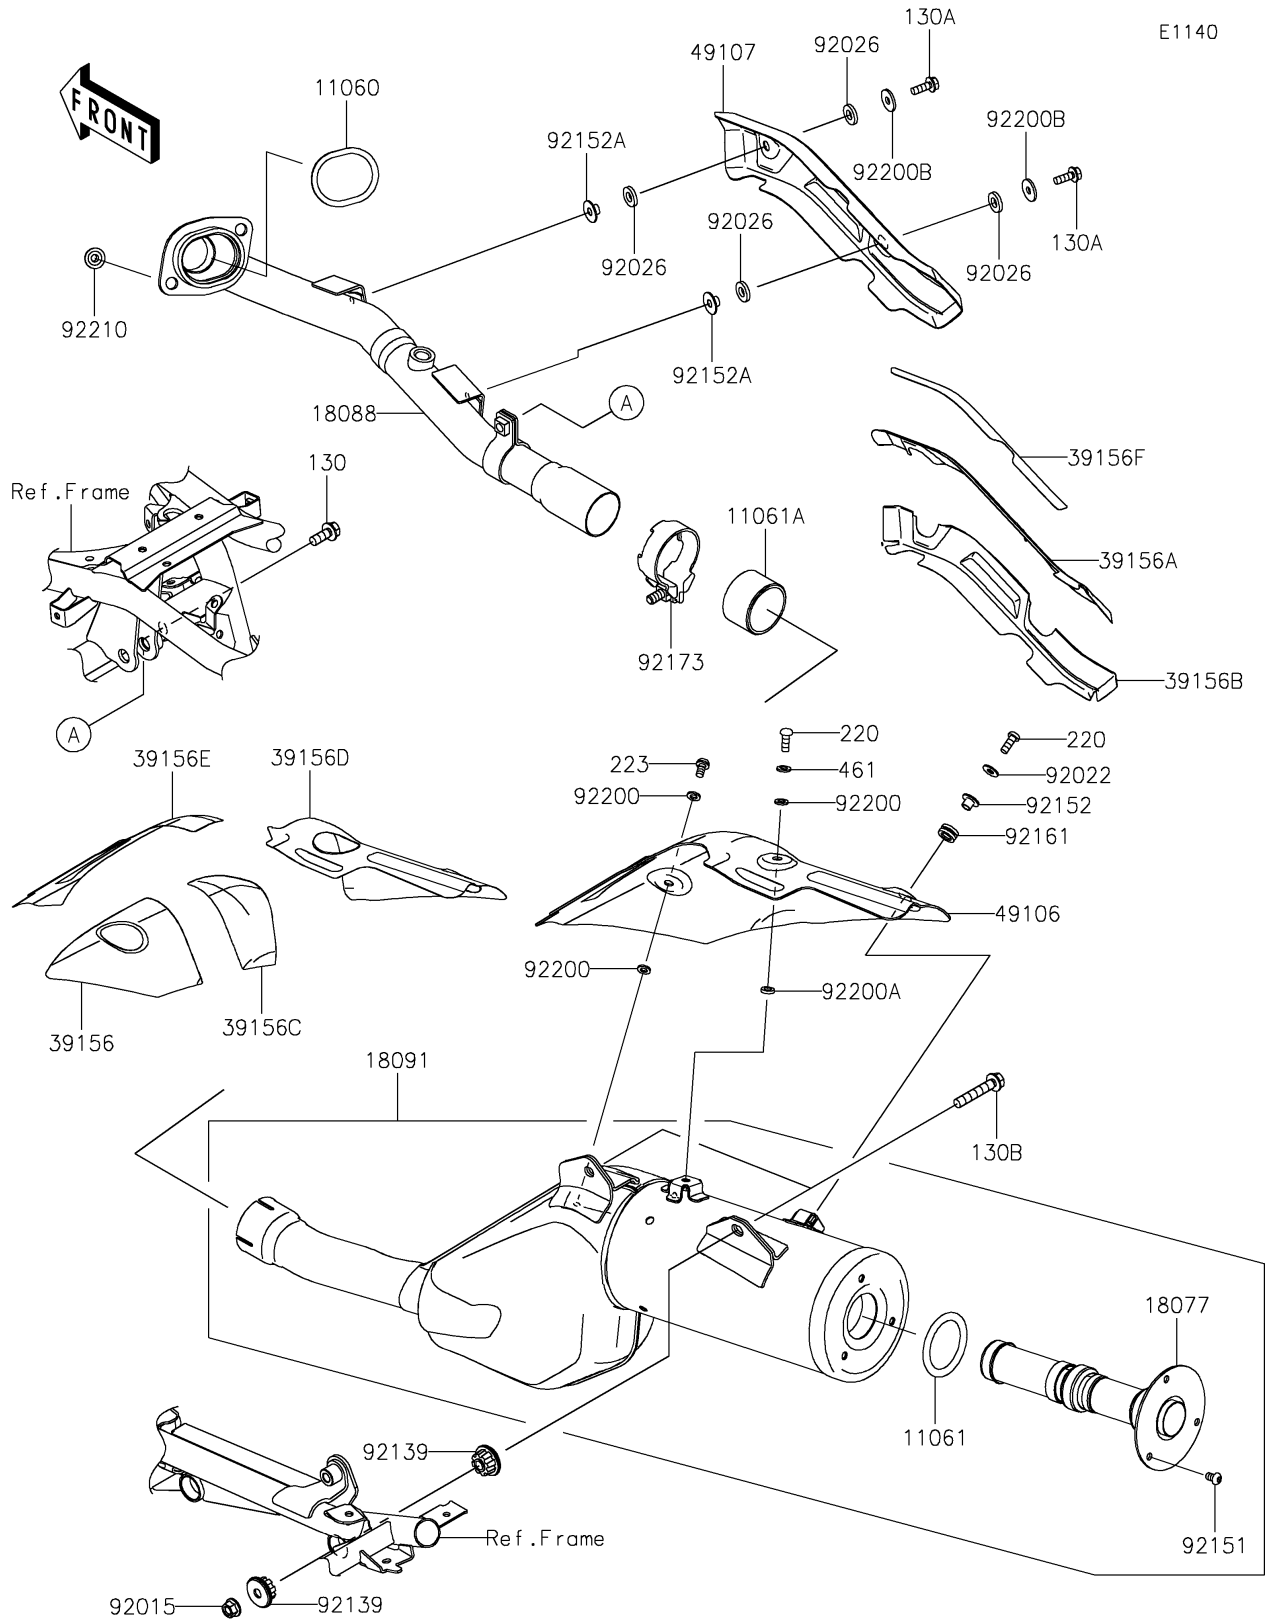

2022 KLR® 650 PARTS DIAGRAM

Muffler(s)

E1140

2022 KLR® 650 PARTS LIST

Muffler(s)

ITEM NAME	PART NUMBER	QUANTITY
GASKET,EXHAUST PIPE HOLDER (Ref # 11060)	11060-1108	1
GASKET (Ref # 11061)	11061-1345	1
GASKET,EXHAUST PIPE CONNECTING (Ref # 11061A)	11061-1411	1
ARRESTER-SPARK (Ref # 18077)	18077-0050	1
PIPE-EXHAUST (Ref # 18088)	18088-1665	1
BODY-COMP-MUFFLER (Ref # 18091)	18091-1207	1
PAD,MUFFLER COVER,FR (Ref # 39156)	39156-2693	1
PAD,EXHAUST PIPE COVER,CNT (Ref # 39156A)	39156-2698	1
PAD,EXHAUST PIPE COVER,LWR (Ref # 39156B)	39156-2699	1
PAD,MUFFLER COVER,CNT (Ref # 39156C)	39156-2738	1
PAD,MUFFLER COVER,RR (Ref # 39156D)	39156-2773	1
PAD,MUFFLER COVER,UPP (Ref # 39156E)	39156-2774	1
PAD,EXHAUST PIPE COVER,UPP (Ref # 39156F)	39156-2798	1
COVER-MUFFLER (Ref # 49106)	49106-0857	1
COVER-EXHAUST PIPE (Ref # 49107)	49107-0849	1
NUT,8MM (Ref # 92015)	92015-1402	2
WASHER,6.2X15X1.2 (Ref # 92022)	92022-2373	1
SPACER,8.7X18X3 (Ref # 92026)	92026-0919	4
BUSHING (Ref # 92139)	92139-1116	4
BOLT,SOCKET,6X10 (Ref # 92151)	92151-1449	3
COLLAR (Ref # 92152)	92152-2837	1
COLLAR (Ref # 92152A)	92152-2862	2
DAMPER (Ref # 92161)	92161-2434	1
CLAMP (Ref # 92173)	92173-2463	1
WASHER,6.2X11.5X1.5 (Ref # 92200)	92200-2496	3
WASHER,6.2X11.5X2.5 (Ref # 92200A)	92200-2511	1
WASHER,6.5X20X2 (Ref # 92200B)	92200-2529	2
NUT,8MM (Ref # 92210)	92210-1114	2
BOLT-FLANGED,8X20 (Ref # 130)	130BD0820	1

2022 KLR® 650 PARTS LIST

Muffler(s)

ITEM NAME	PART NUMBER	QUANTITY
BOLT-FLANGED,6X18 (Ref # 130A)	130CB0618	2
BOLT-FLANGED (Ref # 130B)	130CC0845	2
SCREW-PAN-CROS,6X16 (Ref # 220)	220AB0616	2
SCREW-PAN-WS-CROS,6X12 (Ref # 223)	223AB0612	1
WASHER-SPRING,6MM (Ref # 461)	461DB0600	1