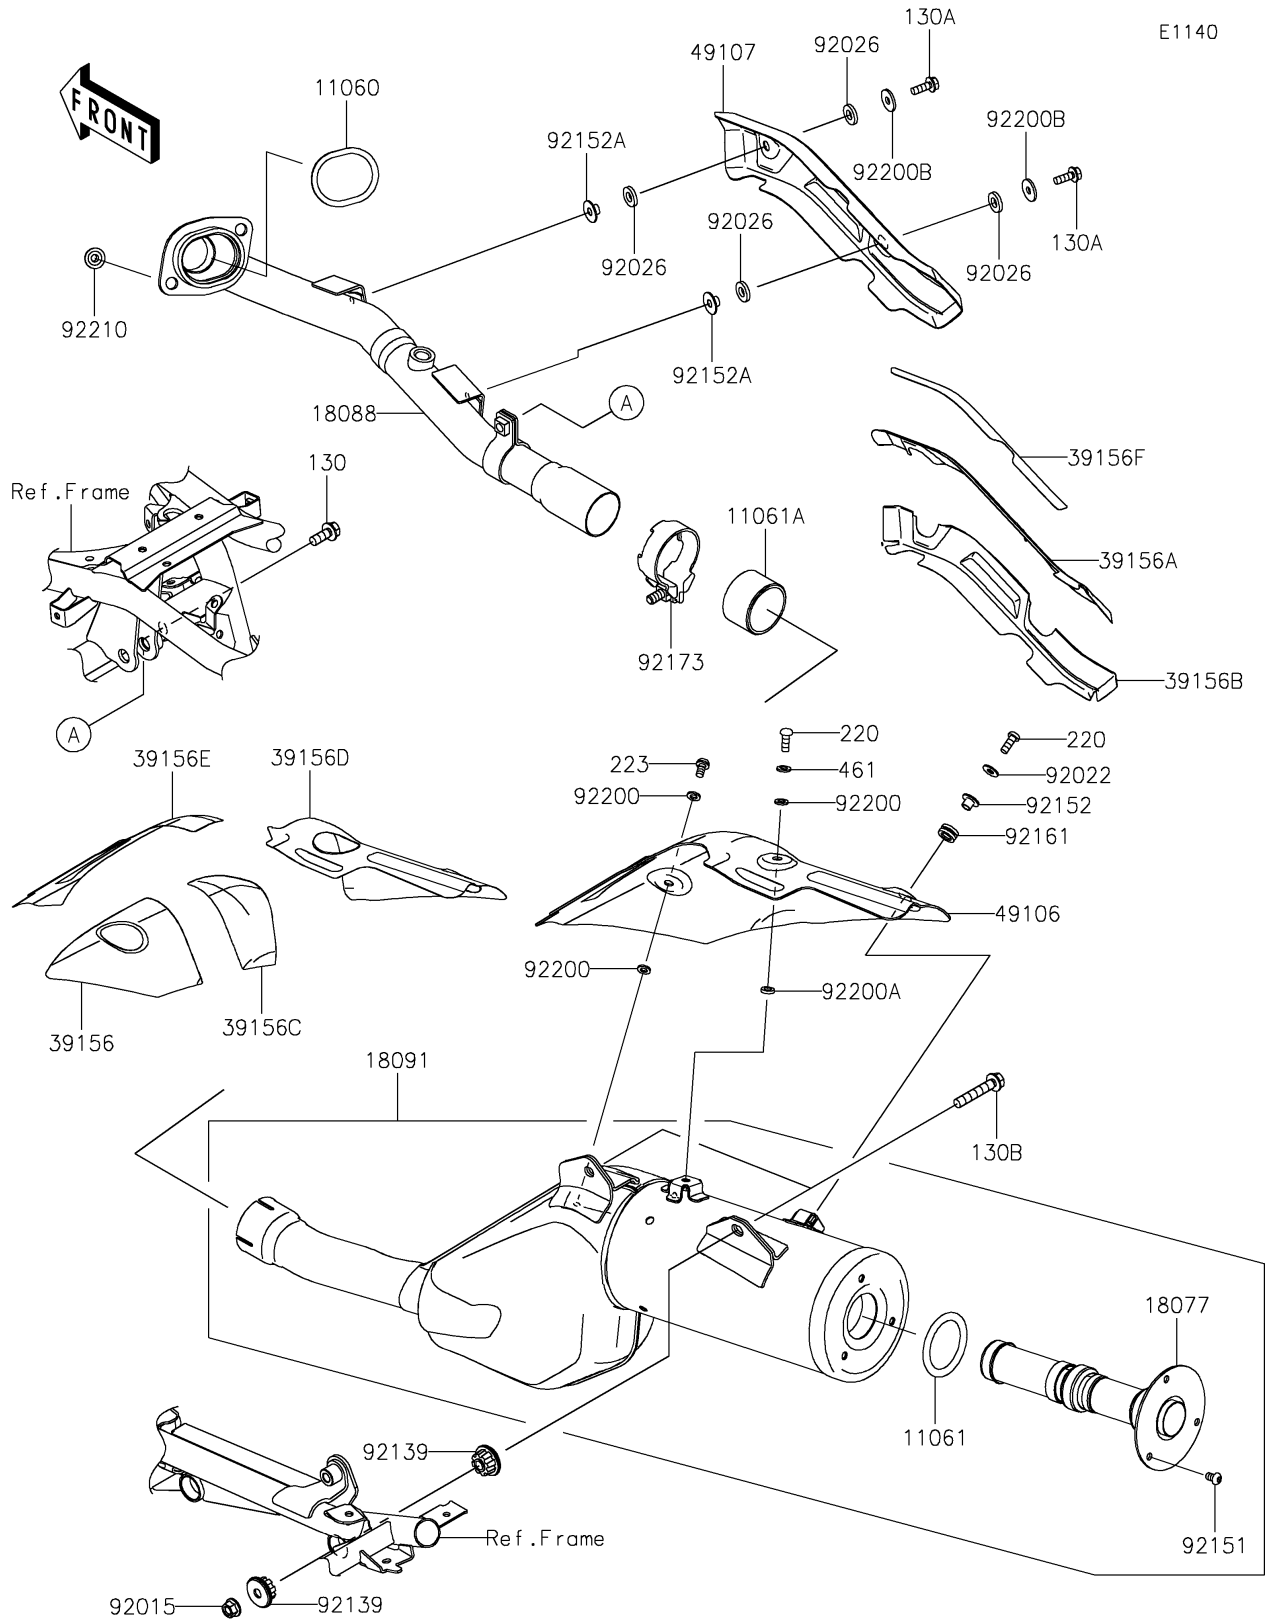

2022 KLR® 650 PARTS DIAGRAM

Muffler(s)

2022 KLR® 650 PARTS LIST

Muffler(s)

ITEM NAME	PART NUMBER	QUANTITY
GASKET,EXHAUST PIPE HOLDER (Ref # 11060)	11060-1108	1
GASKET (Ref # 11061)	11061-1345	1
GASKET,EXHAUST PIPE CONNECTING (Ref # 11061A)	11061-1411	1
ARRESTER-SPARK (Ref # 18077)	18077-0050	1
PIPE-EXHAUST (Ref # 18088)	18088-1665	1
BODY-COMP-MUFFLER (Ref # 18091)	18091-1207	1
PAD,MUFFLER COVER,FR (Ref # 39156)	39156-2693	1
PAD,EXHAUST PIPE COVER,CNT (Ref # 39156A)	39156-2698	1
PAD,EXHAUST PIPE COVER,LWR (Ref # 39156B)	39156-2699	1
PAD,MUFFLER COVER,CNT (Ref # 39156C)	39156-2738	1
PAD,MUFFLER COVER,RR (Ref # 39156D)	39156-2773	1
PAD,MUFFLER COVER,UPP (Ref # 39156E)	39156-2774	1
PAD,EXHAUST PIPE COVER,UPP (Ref # 39156F)	39156-2798	1
COVER-MUFFLER (Ref # 49106)	49106-0857	1
COVER-EXHAUST PIPE (Ref # 49107)	49107-0849	1
NUT,8MM (Ref # 92015)	92015-1402	2
WASHER,6.2X15X1.2 (Ref # 92022)	92022-2373	1
SPACER,8.7X18X3 (Ref # 92026)	92026-0919	4
BUSHING (Ref # 92139)	92139-1116	4
BOLT,SOCKET,6X10 (Ref # 92151)	92151-1449	3
COLLAR (Ref # 92152)	92152-2837	1
COLLAR (Ref # 92152A)	92152-2862	2
DAMPER (Ref # 92161)	92161-2434	1
CLAMP (Ref # 92173)	92173-2463	1
WASHER,6.2X11.5X1.5 (Ref # 92200)	92200-2496	3
WASHER,6.2X11.5X2.5 (Ref # 92200A)	92200-2511	1
WASHER,6.5X20X2 (Ref # 92200B)	92200-2529	2
NUT,8MM (Ref # 92210)	92210-1114	2
BOLT-FLANGED,8X20 (Ref # 130)	130BD0820	1

2022 KLR® 650 PARTS LIST

Muffler(s)

ITEM NAME	PART NUMBER	QUANTITY
BOLT-FLANGED,6X18 (Ref # 130A)	130CB0618	2
BOLT-FLANGED (Ref # 130B)	130CC0845	2
SCREW-PAN-CROS,6X16 (Ref # 220)	220AB0616	2
SCREW-PAN-WS-CROS,6X12 (Ref # 223)	223AB0612	1
WASHER-SPRING,6MM (Ref # 461)	461DB0600	1