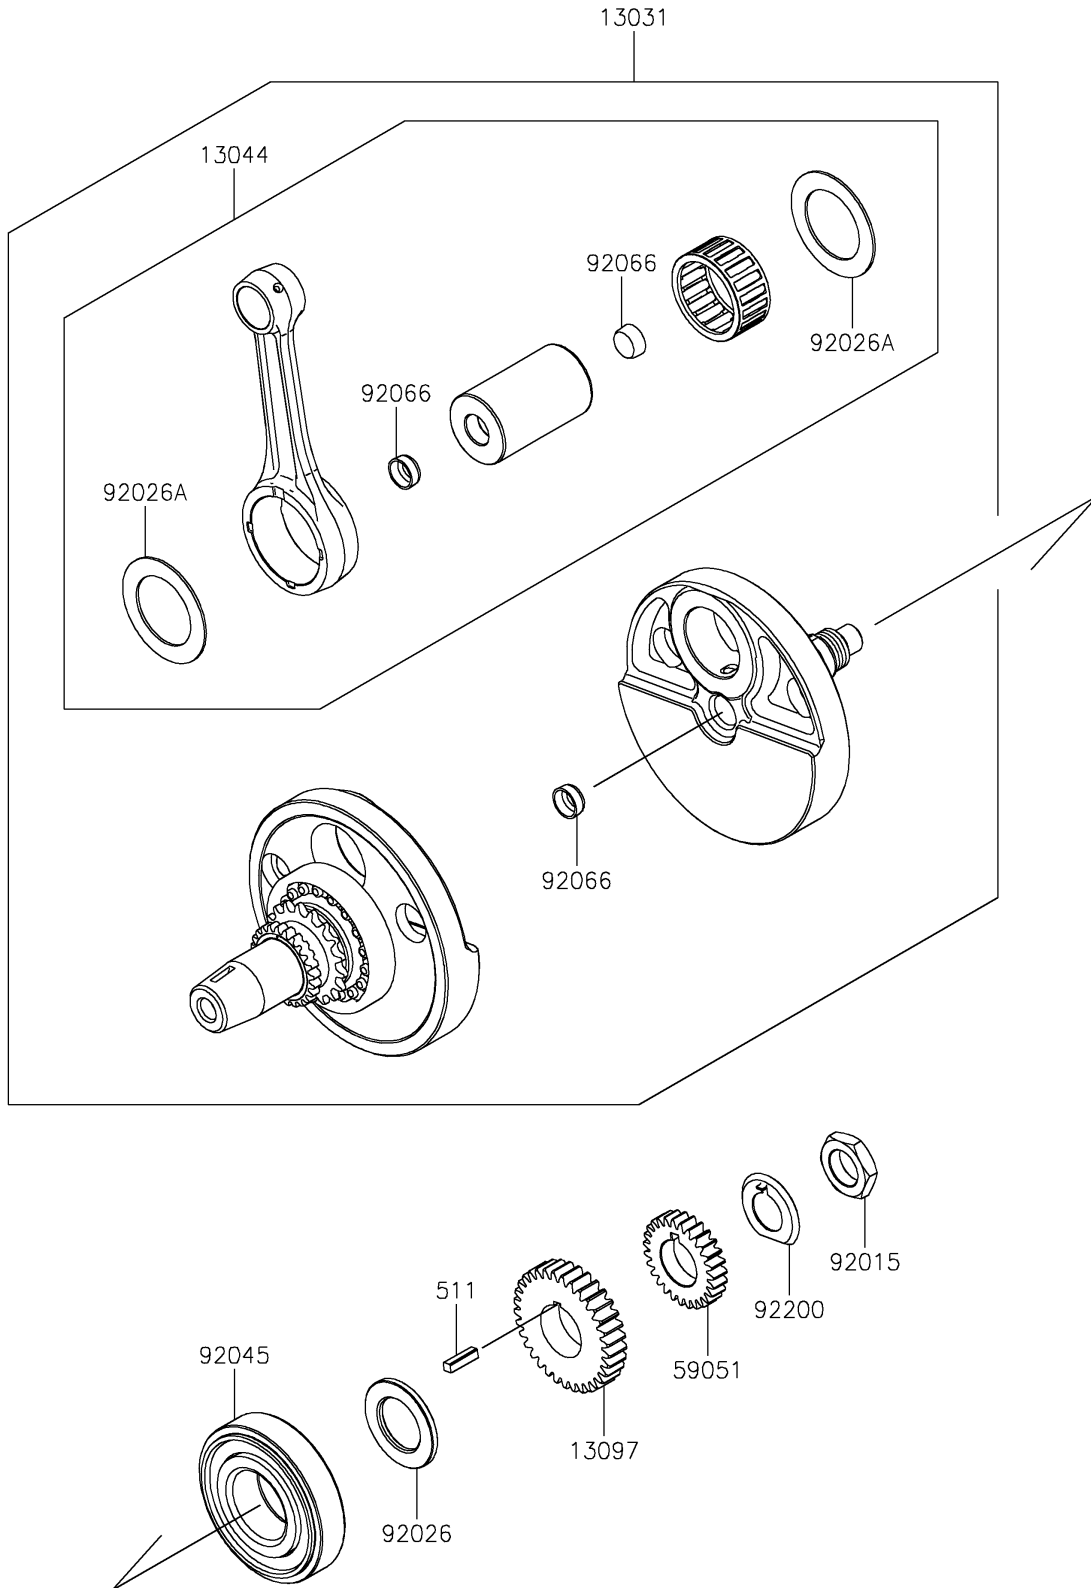

2022 KLR® 650 PARTS DIAGRAM

Crankshaft

E1321

2022 KLR® 650 PARTS LIST

Crankshaft

ITEM NAME	PART NUMBER	QUANTITY
CRANKSHAFT-COMP (Ref # 13031)	13031-0977	1
SET-CONNECTING ROD (Ref # 13044)	13044-5089	1
GEAR-PRIMARY SPUR,33T (Ref # 13097)	13097-1333	1
GEAR-SPUR,27T (Ref # 59051)	59051-1145	1
NUT,22MM (Ref # 92015)	92015-1890	1
SPACER (Ref # 92026)	92026-0150	1
SPACER,40X60X1.5 (Ref # 92026A)	92026-0152	2
BEARING-BALL,40X90X23 (Ref # 92045)	92045-0065	1
PLUG (Ref # 92066)	92066-1154	3
WASHER (Ref # 92200)	92200-0557	1
KEY-SUNK (Ref # 511)	511A0520	1