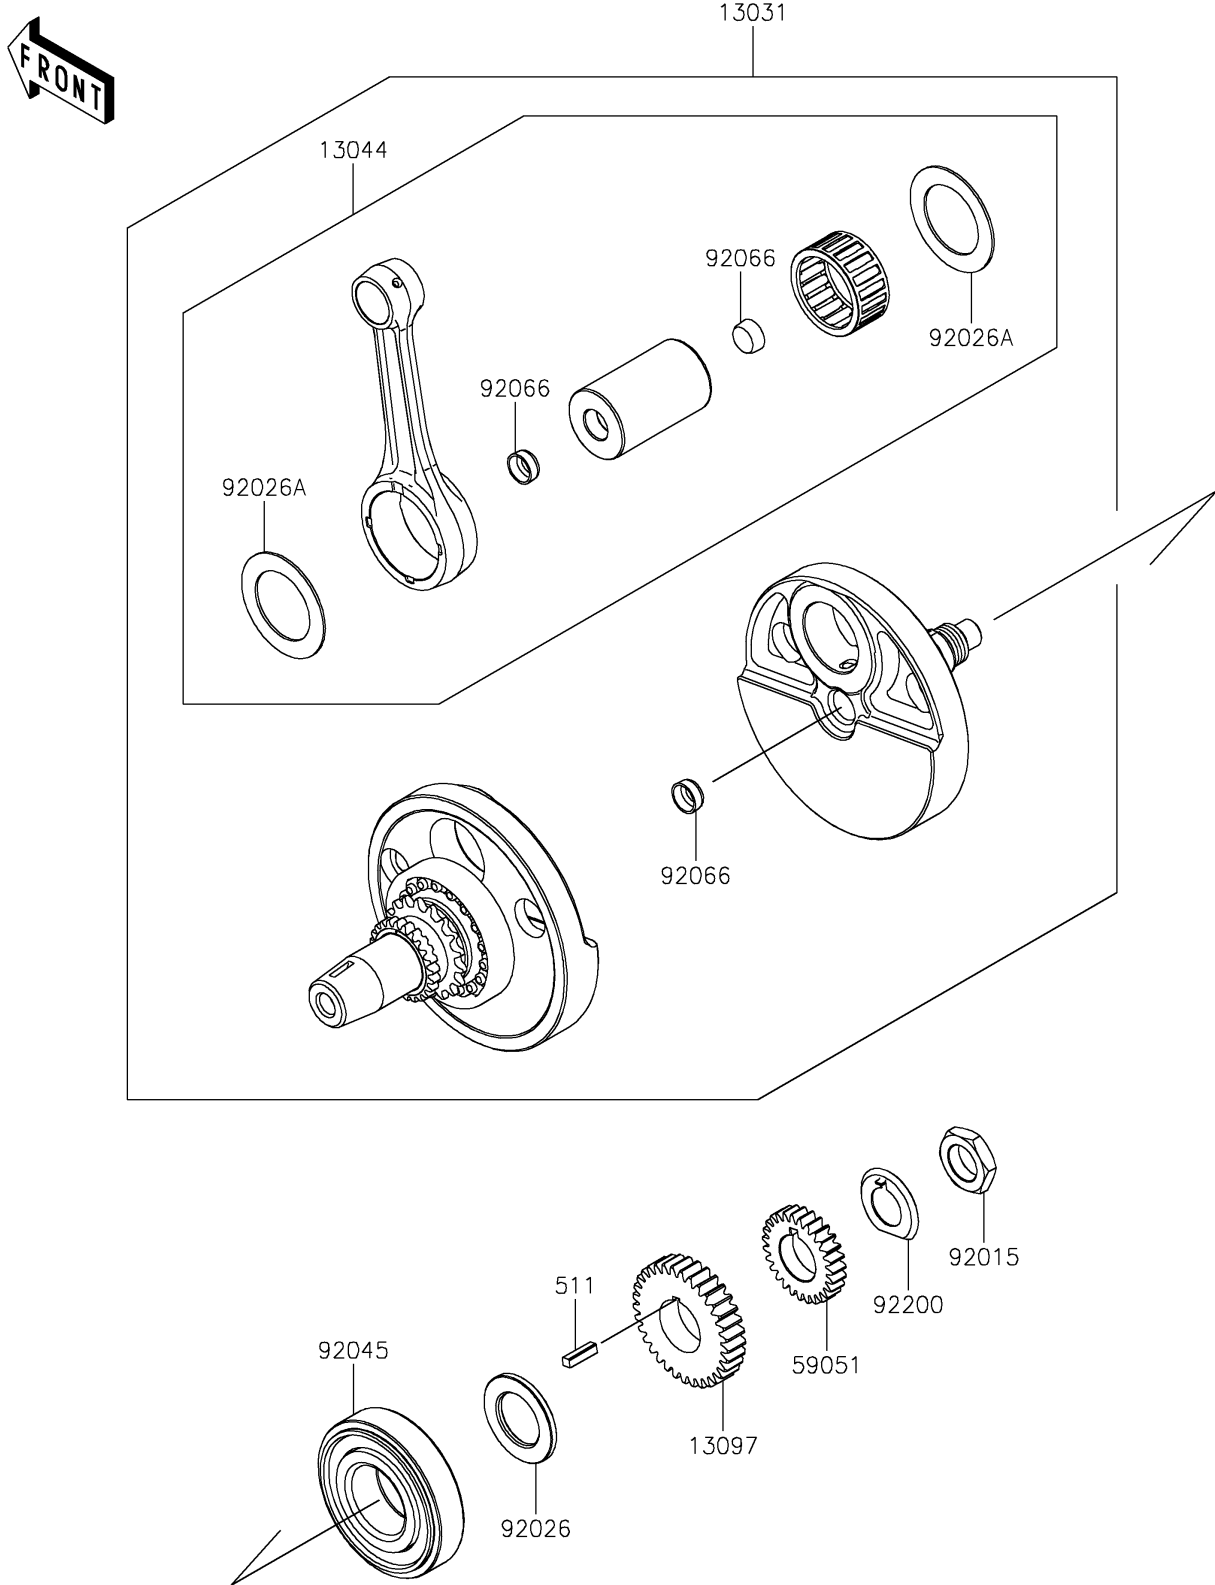

2022 KLR® 650 PARTS DIAGRAM

Crankshaft

E1321

2022 KLR® 650 PARTS LIST

Crankshaft

ITEM NAME	PART NUMBER	QUANTITY
CRANKSHAFT-COMP (Ref # 13031)	13031-0977	1
SET-CONNECTING ROD (Ref # 13044)	13044-5089	1
GEAR-PRIMARY SPUR,33T (Ref # 13097)	13097-1333	1
GEAR-SPUR,27T (Ref # 59051)	59051-1145	1
NUT,22MM (Ref # 92015)	92015-1890	1
SPACER (Ref # 92026)	92026-0150	1
SPACER,40X60X1.5 (Ref # 92026A)	92026-0152	2
BEARING-BALL,40X90X23 (Ref # 92045)	92045-0065	1
PLUG (Ref # 92066)	92066-1154	3
WASHER (Ref # 92200)	92200-0557	1
KEY-SUNK (Ref # 511)	511A0520	1