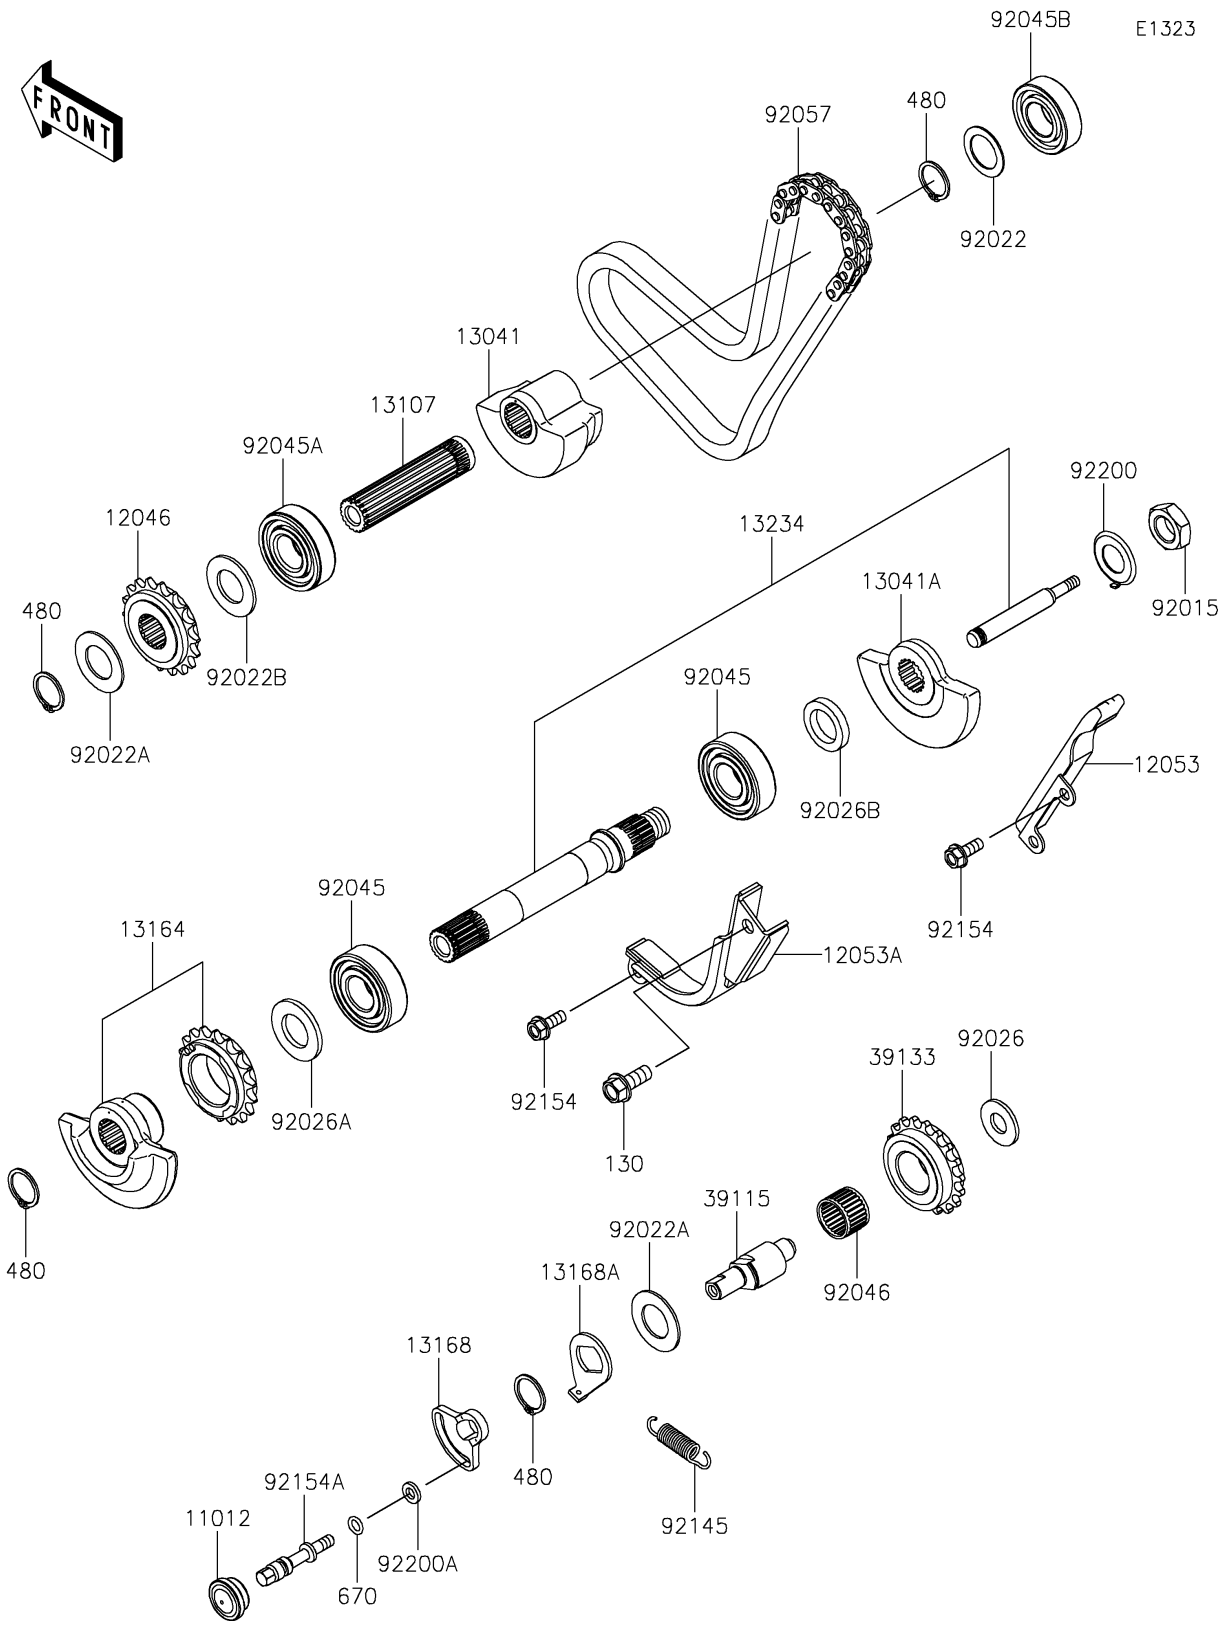

# 2022 KLR® 650 PARTS DIAGRAM

Balancer

## 2022 KLR® 650 PARTS LIST

### Balancer

ITEM NAME	PART NUMBER	QUANTITY
CAP (Ref # 11012)	11012-1369	1
SPROCKET,BALANCER,18T (Ref # 12046)	12046-1165	1
GUIDE-CHAIN,RR (Ref # 12053)	12053-1111	1
GUIDE-CHAIN,FR (Ref # 12053A)	12053-1175	1
BALANCER,RR (Ref # 13041)	13041-0032	1
BALANCER,FR,RH (Ref # 13041A)	13041-0034	1
SHAFT,BALANCER,RR (Ref # 13107)	13107-1104	1
BALANCER-COMP,FR,LH (Ref # 13164)	13164-0002	1
LEVER,IDLER SHAFT (Ref # 13168)	13168-0184	1
LEVER (Ref # 13168A)	13168-0911	1
SHAFT-COMP,BALANCER,FR (Ref # 13234)	13234-0035	1
SHAFT-IDLER (Ref # 39115)	39115-0022	1
SPROCKET-IDLER,IDLER (Ref # 39133)	39133-1060	1
NUT,16MM (Ref # 92015)	92015-1477	1
WASHER,20.5X30X1,STEEL (Ref # 92022)	92022-112	1
WASHER,20.3X36X1.5 (Ref # 92022A)	92022-1489	2
WASHER,20.2X36X2 (Ref # 92022B)	92022-1880	1
SPACER,12.2X27X2.3 (Ref # 92026)	92026-0151	1
SPACER,20.2X36X3 (Ref # 92026A)	92026-0155	1
SPACER,20.2X30X5 (Ref # 92026B)	92026-1245	1
BEARING-BALL,20X47X14 (Ref # 92045)	92045-0070	2
BEARING-BALL (Ref # 92045A)	92045-0071	1
BEARING-BALL,20X42X12 (Ref # 92045B)	92045-0072	1
BEARING-NEEDLE (Ref # 92046)	92046-0640	1
CHAIN,BALANCER,BF06HX70L (Ref # 92057)	92057-1158	1
SPRING (Ref # 92145)	92145-0529	1
BOLT,FLANGED,6X16 (Ref # 92154)	92154-1428	3
BOLT,IDLER LEVER (Ref # 92154A)	92154-4358	1
WASHER (Ref # 92200)	92200-0558	1

### Balancer

ITEM NAME	PART NUMBER	QUANTITY
WASHER,6.5X12X2.0 (Ref # 92200A)	92200-1263	1
BOLT-FLANGED,8X20 (Ref # 130)	130CA0820	1
CIRCLIP-TYPE-C,20MM (Ref # 480)	480J2000	4
O RING,7MM (Ref # 670)	670B1507	1