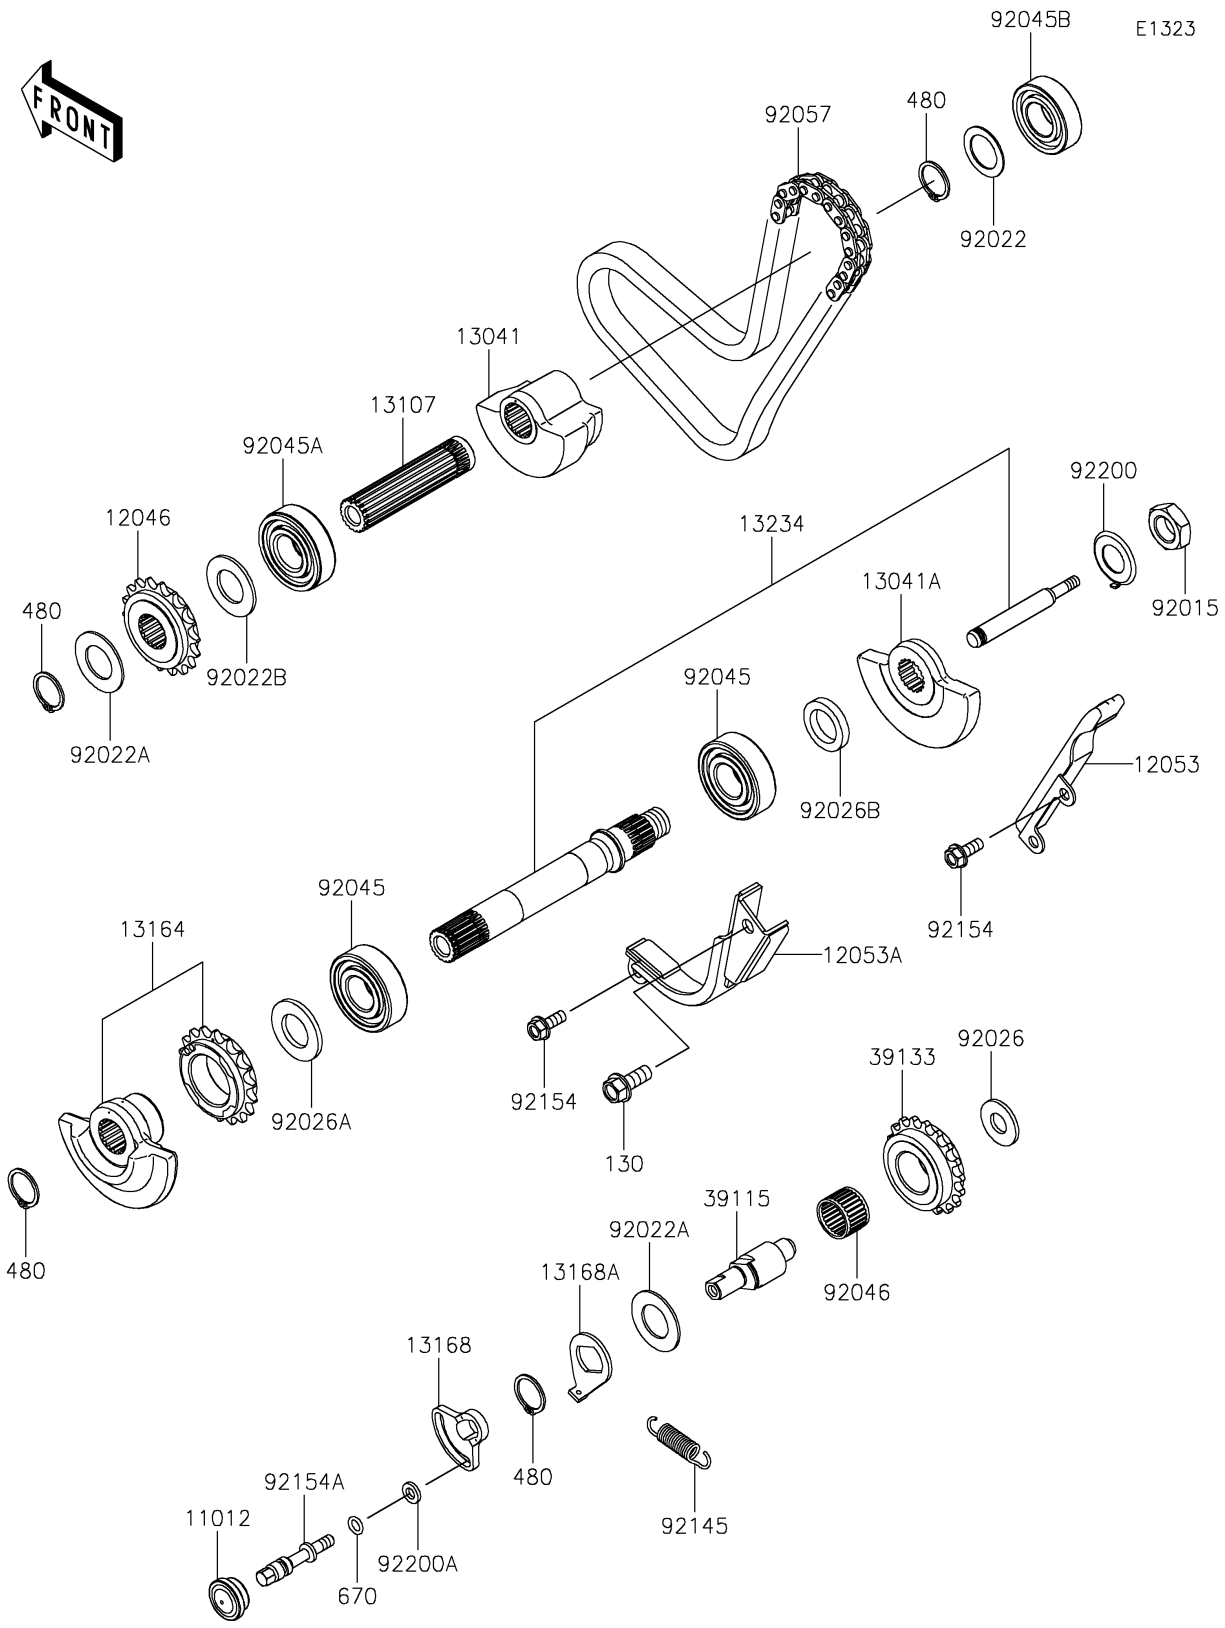

2022 KLR® 650 PARTS DIAGRAM

Balancer

2022 KLR® 650 PARTS LIST

Balancer

ITEM NAME	PART NUMBER	QUANTITY
CAP (Ref # 11012)	11012-1369	1
SPROCKET,BALANCER,18T (Ref # 12046)	12046-1165	1
GUIDE-CHAIN,RR (Ref # 12053)	12053-1111	1
GUIDE-CHAIN,FR (Ref # 12053A)	12053-1175	1
BALANCER,RR (Ref # 13041)	13041-0032	1
BALANCER,FR,RH (Ref # 13041A)	13041-0034	1
SHAFT,BALANCER,RR (Ref # 13107)	13107-1104	1
BALANCER-COMP,FR,LH (Ref # 13164)	13164-0002	1
LEVER,IDLER SHAFT (Ref # 13168)	13168-0184	1
LEVER (Ref # 13168A)	13168-0911	1
SHAFT-COMP,BALANCER,FR (Ref # 13234)	13234-0035	1
SHAFT-IDLER (Ref # 39115)	39115-0022	1
SPROCKET-IDLER,IDLER (Ref # 39133)	39133-1060	1
NUT,16MM (Ref # 92015)	92015-1477	1
WASHER,20.5X30X1,STEEL (Ref # 92022)	92022-112	1
WASHER,20.3X36X1.5 (Ref # 92022A)	92022-1489	2
WASHER,20.2X36X2 (Ref # 92022B)	92022-1880	1
SPACER,12.2X27X2.3 (Ref # 92026)	92026-0151	1
SPACER,20.2X36X3 (Ref # 92026A)	92026-0155	1
SPACER,20.2X30X5 (Ref # 92026B)	92026-1245	1
BEARING-BALL,20X47X14 (Ref # 92045)	92045-0070	2
BEARING-BALL (Ref # 92045A)	92045-0071	1
BEARING-BALL,20X42X12 (Ref # 92045B)	92045-0072	1
BEARING-NEEDLE (Ref # 92046)	92046-0640	1
CHAIN,BALANCER,BF06HX70L (Ref # 92057)	92057-1158	1
SPRING (Ref # 92145)	92145-0529	1
BOLT,FLANGED,6X16 (Ref # 92154)	92154-1428	3
BOLT,IDLER LEVER (Ref # 92154A)	92154-4358	1
WASHER (Ref # 92200)	92200-0558	1

2022 KLR® 650 PARTS LIST

Balancer

ITEM NAME	PART NUMBER	QUANTITY
WASHER,6.5X12X2.0 (Ref # 92200A)	92200-1263	1
BOLT-FLANGED,8X20 (Ref # 130)	130CA0820	1
CIRCLIP-TYPE-C,20MM (Ref # 480)	480J2000	4
O RING,7MM (Ref # 670)	670B1507	1