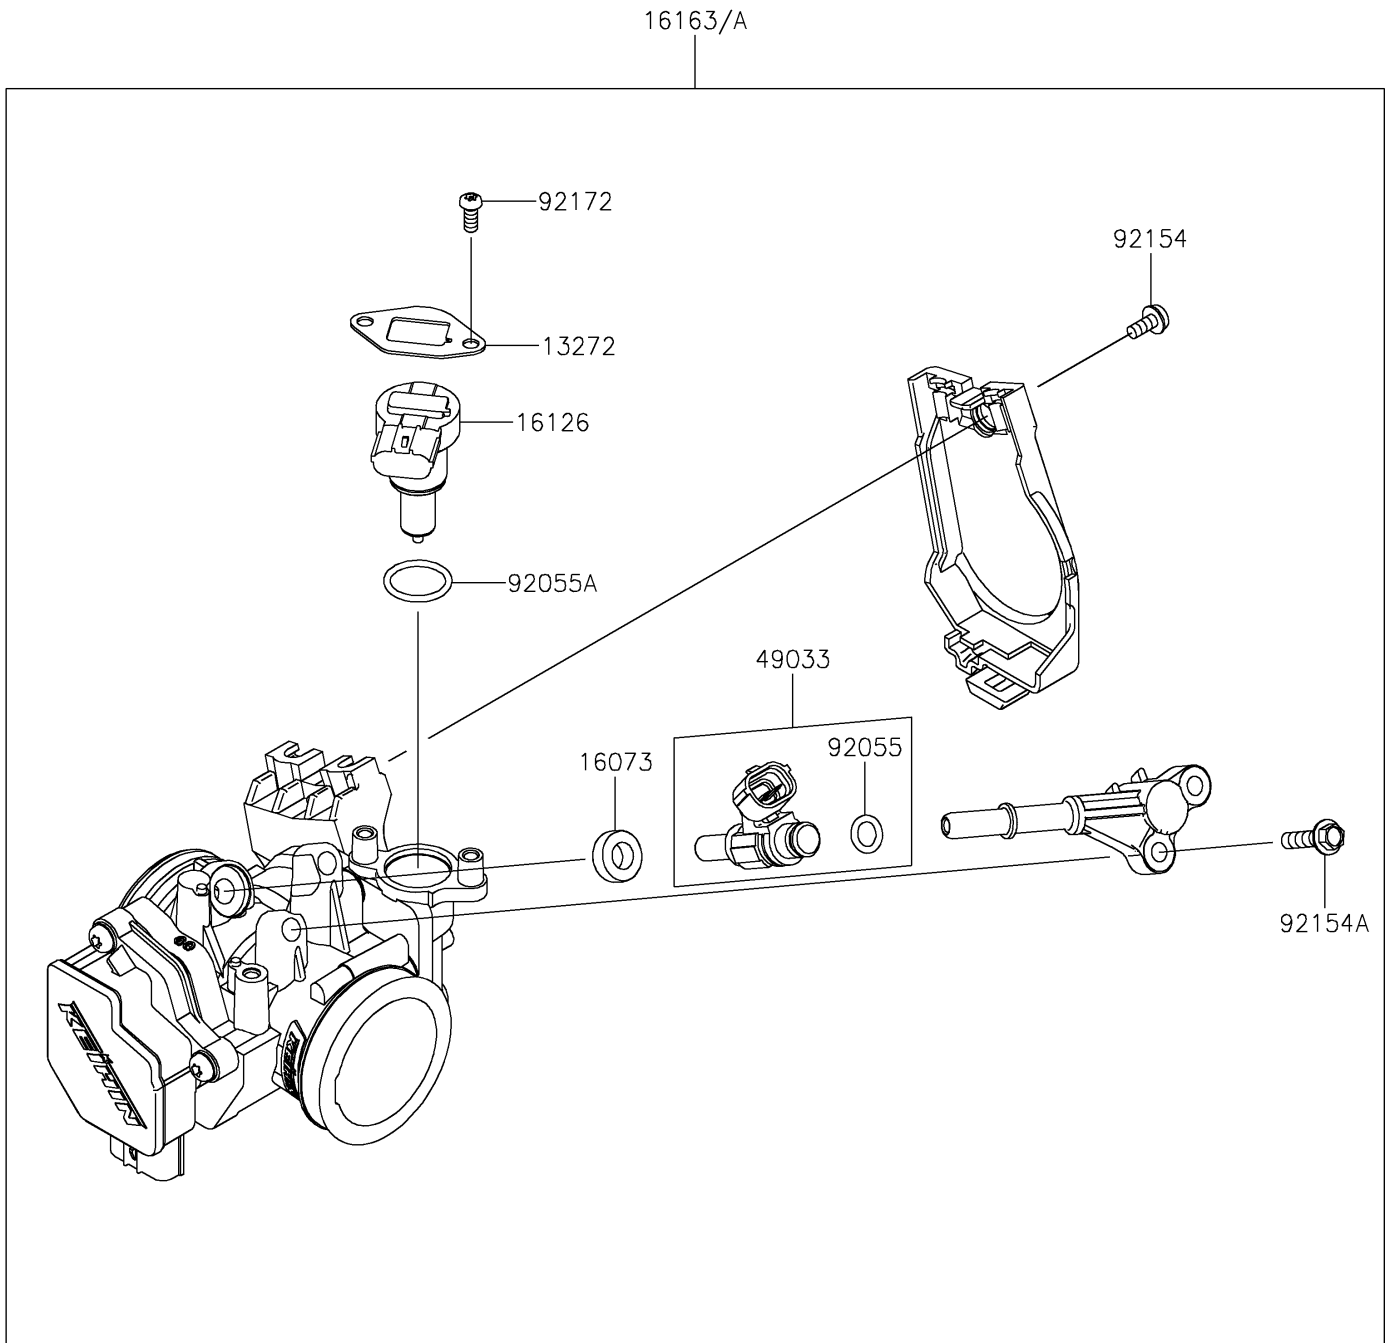

# 2022 KLR® 650 PARTS DIAGRAM

Throttle

E1510

## 2022 KLR® 650 PARTS LIST

### Throttle

| ITEM NAME                             | PART NUMBER | QUANTITY |
|---------------------------------------|-------------|----------|
| PLATE (Ref # 13272)                   | 13272-1862  | 1        |
| INSULATOR (Ref # 16073)               | 16073-0129  | 1        |
| VALVE,IACV (Ref # 16126)              | 16126-0768  | 1        |
| NOZZLE-INJECTION (Ref # 49033)        | 49033-0578  | 1        |
| RING-O,INJECTION NOZZLE (Ref # 92055) | 92055-0124  | 1        |
| RING-O (Ref # 92055A)                 | 92055-0826  | 1        |
| BOLT (Ref # 92154)                    | 92154-0133  | 1        |
| BOLT,FLANGED,5X20 (Ref # 92154A)      | 92154-1559  | 2        |
| SCREW,TORX (Ref # 92172)              | 92172-0903  | 2        |