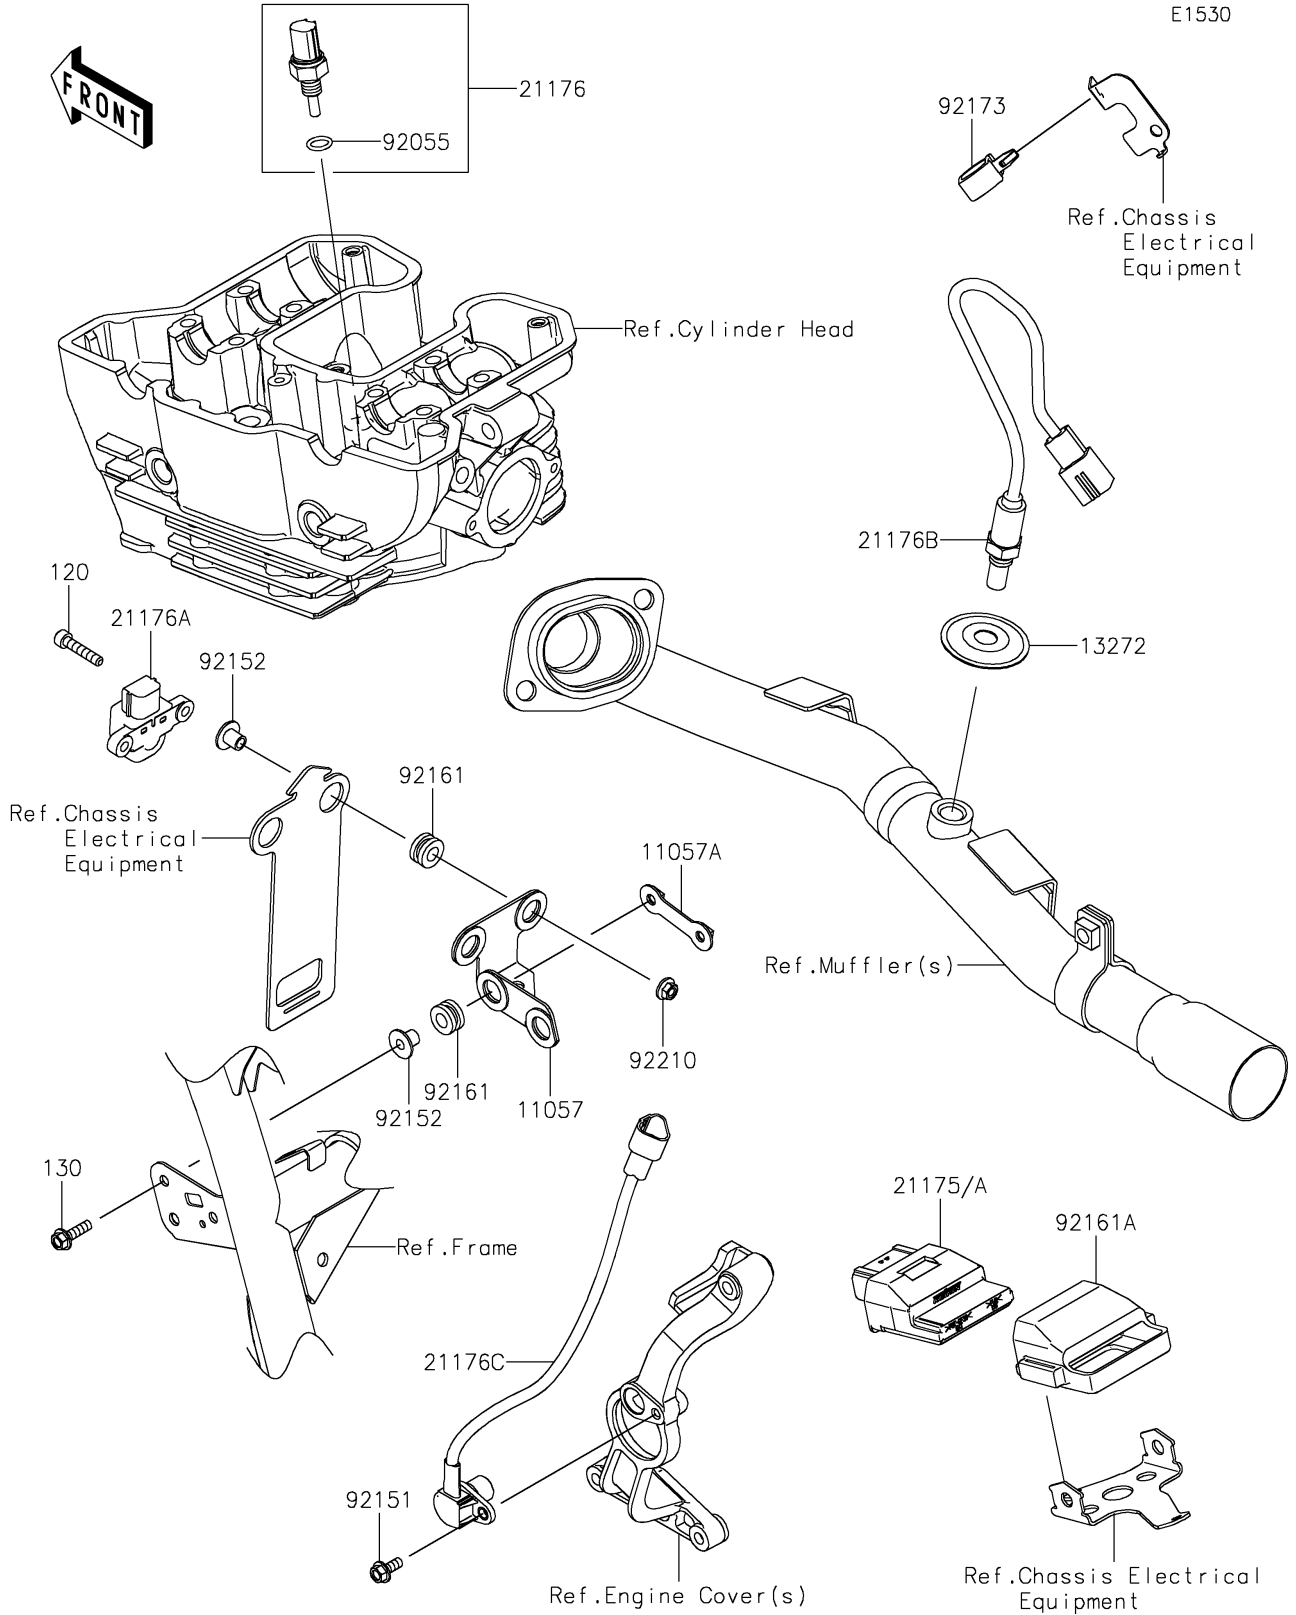

# 2022 KLR® 650 PARTS DIAGRAM

## Fuel Injection

## 2022 KLR® 650 PARTS LIST

### Fuel Injection

ITEM NAME	PART NUMBER	QUANTITY
BRACKET,VEHICLE DOWN SENSOR (Ref # 11057)	11057-7429	1
BRACKET (Ref # 11057A)	11057-7434	1
PLATE,O2 SENSOR (Ref # 13272)	13272-3888	1
CONTROL UNIT-ELECTRONIC (Ref # 21175)	21175-1665	1
CONTROL UNIT-ELECTRONIC (Ref # 21175A)	21175-1666	1
SENSOR,WATER TEMP (Ref # 21176)	21176-0009	1
SENSOR,VEHICLE-DOWN (Ref # 21176A)	21176-0026	1
SENSOR,OXYGEN (Ref # 21176B)	21176-0993	1
SENSOR,SPEED SENSOR (Ref # 21176C)	21176-0996	1
RING-O,9.5X1.9 (Ref # 92055)	92055-0016	1
BOLT,FLANGED,5X12 (Ref # 92151)	92151-1305	1
COLLAR (Ref # 92152)	92152-1592	4
DAMPER,8X16X8.6 (Ref # 92161)	92161-0685	4
DAMPER,ECU (Ref # 92161A)	92161-2358	1
CLAMP (Ref # 92173)	92173-2462	1
NUT,FLANGED,5MM (Ref # 92210)	92210-0007	2
BOLT-SOCKET,5X25 (Ref # 120)	120CA0525	2
BOLT-FLANGED,5X18 (Ref # 130)	130BB0518	2