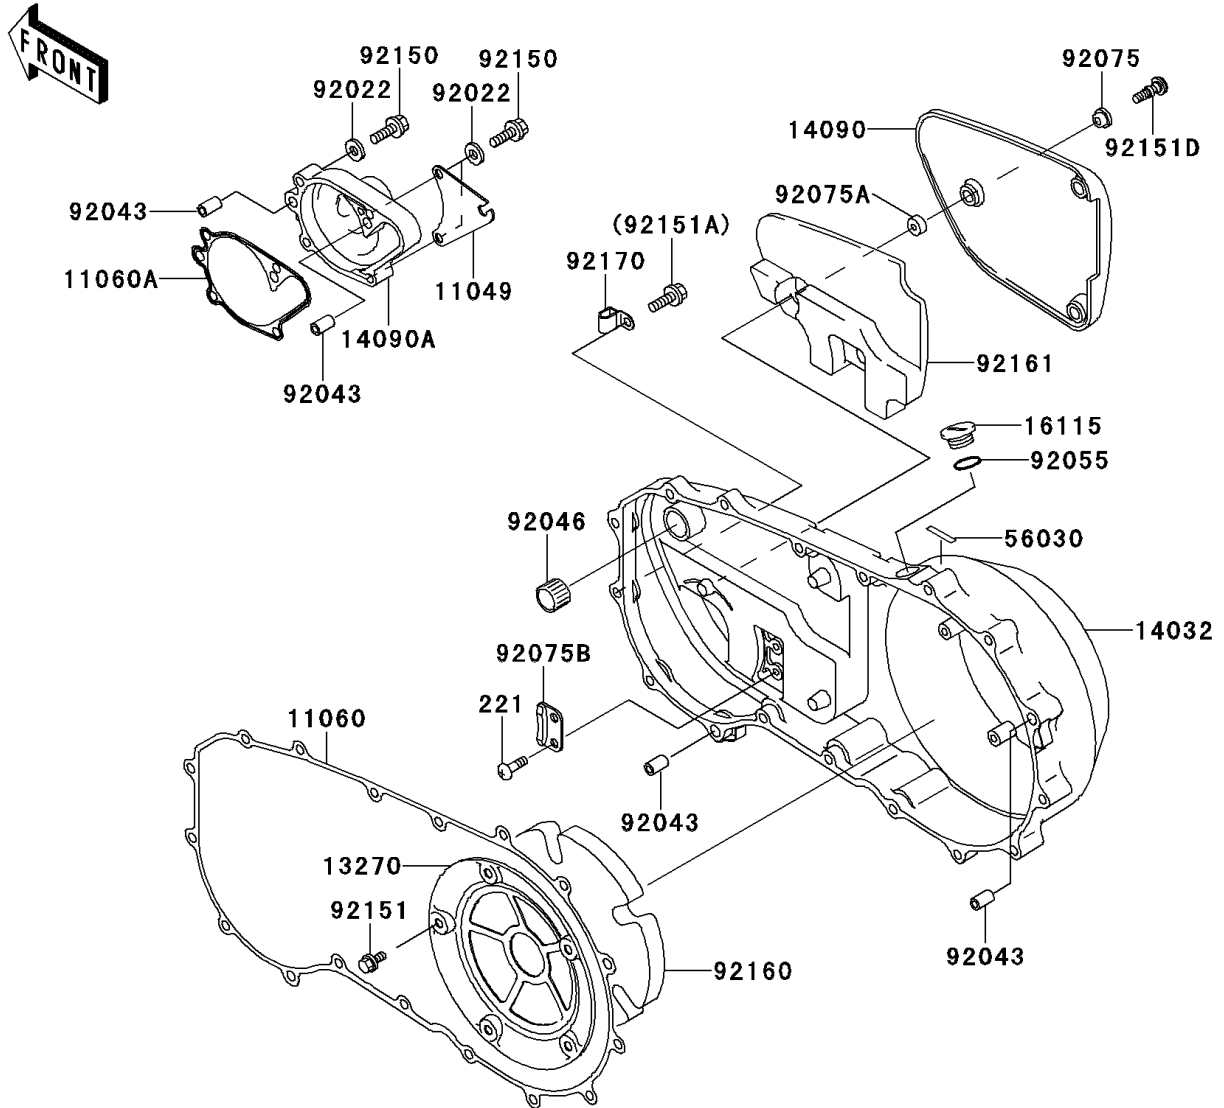

1999 Vulcan 1500 Nomad PARTS DIAGRAM

Right Engine Cover(s)(VN1500-G1)

E1436

1999 Vulcan 1500 Nomad PARTS LIST

Right Engine Cover(s)(VN1500-G1)

ITEM NAME	PART NUMBER	QUANTITY
SCREW-CSK-CROS,6X12 (Ref # 221)	221B0612	2
BRACKET (Ref # 11049)	11049-1789	1
GASKET,CLUTCH COVER (Ref # 11060)	11060-1121	1
GASKET,WATER PUMP COVER (Ref # 11060A)	11060-1124	1
PLATE (Ref # 13270)	13270-1592	1
COVER-CLUTCH (Ref # 14032)	14032-1435	1
COVER,CLUTCH OUTER (Ref # 14090)	14090-1678	1
COVER,WATER PUMP (Ref # 14090A)	14090-1932	1
CAP-OIL FILLER (Ref # 16115)	16115-1063	1
LABEL,OIL CAPACITY (Ref # 56030)	56030-1184	1
WASHER,6.1X12X1 (Ref # 92022)	92022-077	4
PIN,6.2X8X14 (Ref # 92043)	92043-1263	4
BEARING-NEEDLE,HK1212 (Ref # 92046)	92046-1163	1
RING-O,31.7X2.4 (Ref # 92055)	92055-049	1
DAMPER (Ref # 92075)	92075-1855	3
DAMPER (Ref # 92075A)	92075-1856	3
DAMPER (Ref # 92075B)	92075-1905	1
BOLT,6X30 (Ref # 92150)	92150-1021	4
BOLT,6X10 (Ref # 92151)	92151-1064	5
BOLT,6X25 (Ref # 92151A)	92151-1130	8
BOLT,6X30 (Ref # 92151B)	92151-1134	2
BOLT,6X35 (Ref # 92151C)	92151-1135	7
BOLT,L=22.5 (Ref # 92151D)	92151-1273	3
DAMPER (Ref # 92160)	92160-1716	1
DAMPER,DRAIN (Ref # 92161)	92161-1139	1
CLAMP,METER HARNESS (Ref # 92170)	92170-1804	1