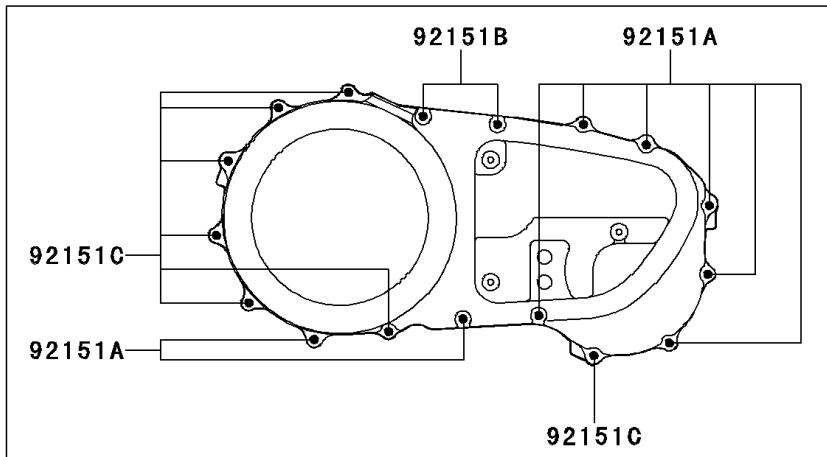

1999 Vulcan 1500 Nomad PARTS DIAGRAM

Right Engine Cover(s)(VN1500-G1)

E1436

1999 Vulcan 1500 Nomad PARTS LIST

Right Engine Cover(s)(VN1500-G1)

ITEM NAME	PART NUMBER	QUANTITY
SCREW-CSK-CROS,6X12 (Ref # 221)	221B0612	2
BRACKET (Ref # 11049)	11049-1789	1
GASKET,CLUTCH COVER (Ref # 11060)	11060-1121	1
GASKET,WATER PUMP COVER (Ref # 11060A)	11060-1124	1
PLATE (Ref # 13270)	13270-1592	1
COVER-CLUTCH (Ref # 14032)	14032-1435	1
COVER,CLUTCH OUTER (Ref # 14090)	14090-1678	1
COVER,WATER PUMP (Ref # 14090A)	14090-1932	1
CAP-OIL FILLER (Ref # 16115)	16115-1063	1
LABEL,OIL CAPACITY (Ref # 56030)	56030-1184	1
WASHER,6.1X12X1 (Ref # 92022)	92022-077	4
PIN,6.2X8X14 (Ref # 92043)	92043-1263	4
BEARING-NEEDLE,HK1212 (Ref # 92046)	92046-1163	1
RING-O,31.7X2.4 (Ref # 92055)	92055-049	1
DAMPER (Ref # 92075)	92075-1855	3
DAMPER (Ref # 92075A)	92075-1856	3
DAMPER (Ref # 92075B)	92075-1905	1
BOLT,6X30 (Ref # 92150)	92150-1021	4
BOLT,6X10 (Ref # 92151)	92151-1064	5
BOLT,6X25 (Ref # 92151A)	92151-1130	8
BOLT,6X30 (Ref # 92151B)	92151-1134	2
BOLT,6X35 (Ref # 92151C)	92151-1135	7
BOLT,L=22.5 (Ref # 92151D)	92151-1273	3
DAMPER (Ref # 92160)	92160-1716	1
DAMPER,DRAIN (Ref # 92161)	92161-1139	1
CLAMP,METER HARNESS (Ref # 92170)	92170-1804	1