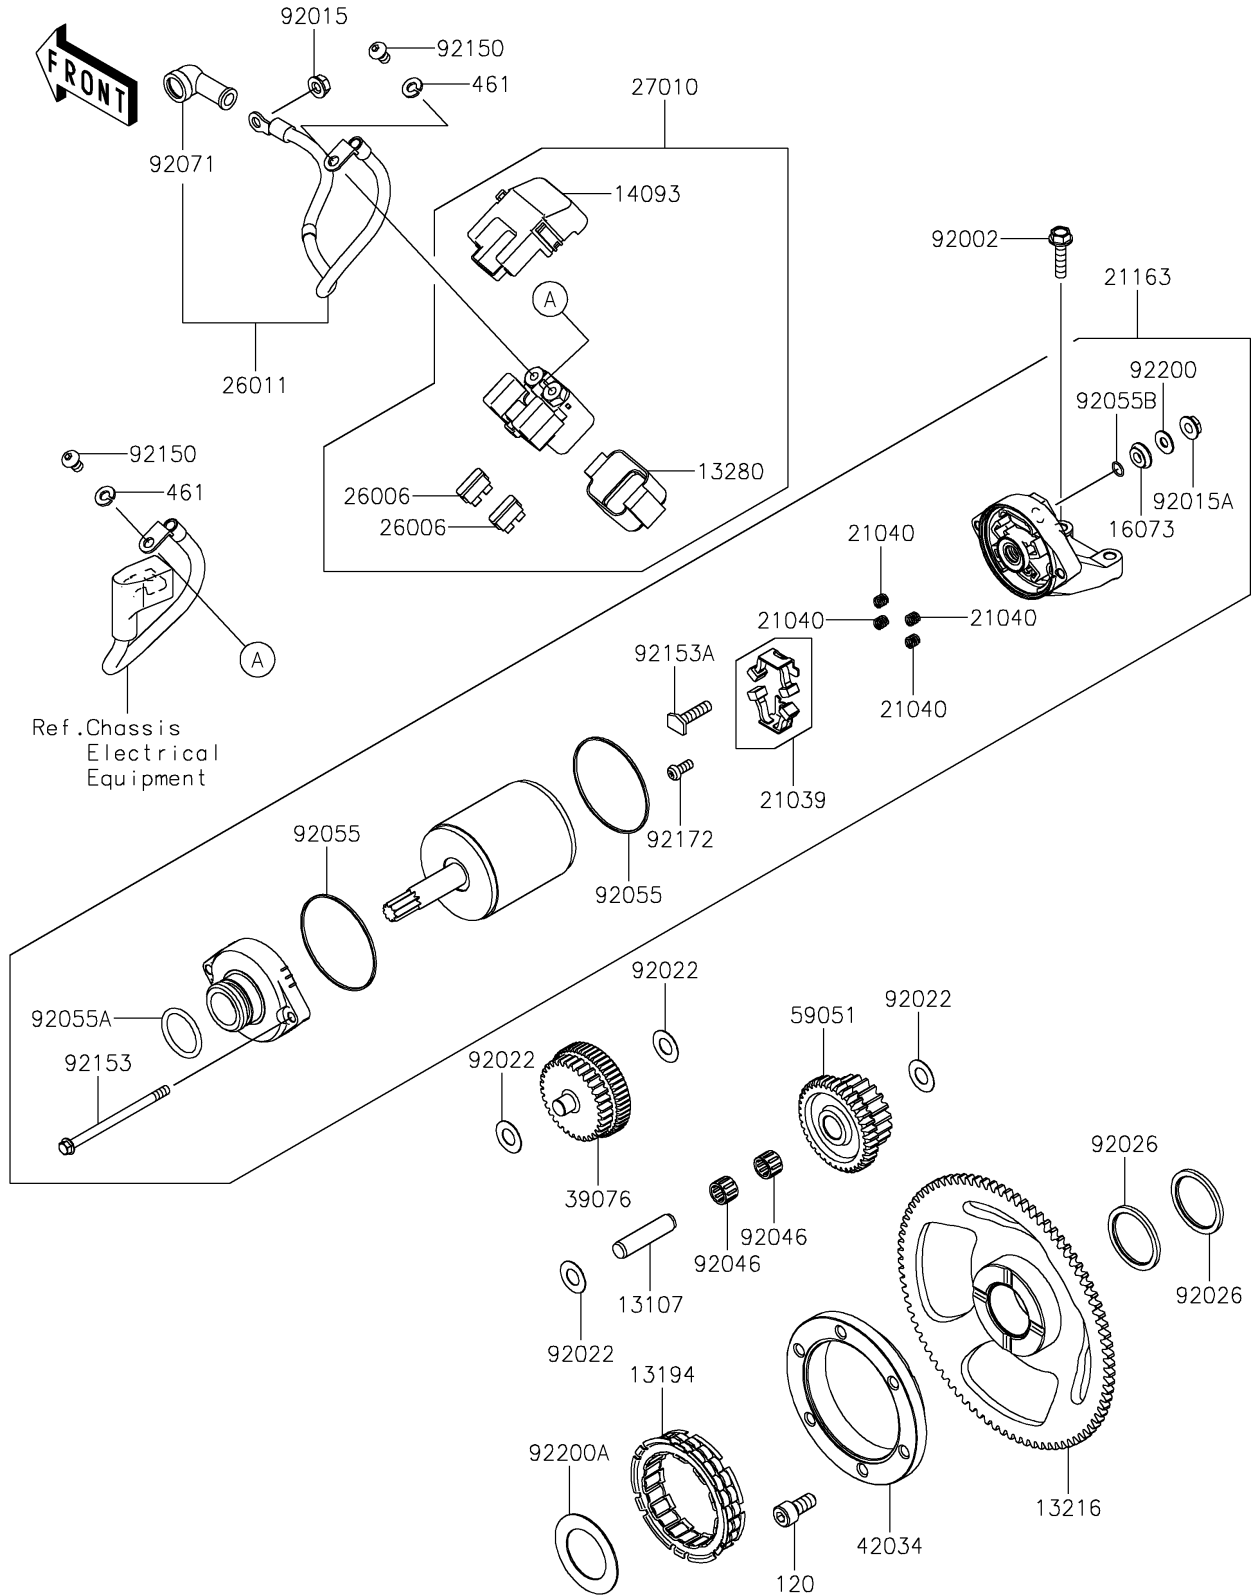

2022 KLR® 650 PARTS DIAGRAM

Starter Motor

E1840

2022 KLR® 650 PARTS LIST

Starter Motor

ITEM NAME	PART NUMBER	QUANTITY
SHAFT,IDLER (Ref # 13107)	13107-1135	1
CLUTCH-ONEWAY (Ref # 13194)	13194-1089	1
GEAR-COMP,ONEWAY CLUTCH (Ref # 13216)	13216-0044	1
HOLDER (Ref # 13280)	13280-0710	1
COVER (Ref # 14093)	14093-0199	1
INSULATOR (Ref # 16073)	16073-0053	1
BRUSH,CARBON (Ref # 21039)	21039-0004	1
SPRING-BRUSH (Ref # 21040)	21040-0003	4
STARTER-ELECTRIC (Ref # 21163)	21163-0790	1
FUSE,BLADE,30A,GREEN (Ref # 26006)	26006-1006	2
WIRE-LEAD,STARTER (Ref # 26011)	26011-1938	1
SWITCH,MAGNETIC (Ref # 27010)	27010-0948	1
LIMITER,STARTER IDLE GEAR (Ref # 39076)	39076-0021	1
COUPLING (Ref # 42034)	42034-1094	1
GEAR-SPUR,20T & 37T (Ref # 59051)	59051-1133	1
BOLT,FLANGED,6X25 (Ref # 92002)	92002-1086	2
NUT,FLANGED,6MM (Ref # 92015)	92015-1367	1
NUT,STARTER MOTOR (Ref # 92015A)	92015-1476	1
WASHER,10.2X20X0.5 (Ref # 92022)	92022-1649	4
SPACER (Ref # 92026)	92026-1474	2
BEARING-NEEDLE,K10X14X10 (Ref # 92046)	92046-1134	2
RING-O (Ref # 92055)	92055-0136	2
RING-O (Ref # 92055A)	92055-1276	1
RING-O,4.5X2.0 (Ref # 92055B)	92055-1370	1
GROMMET (Ref # 92071)	92071-0705	1
BOLT,6X10 (Ref # 92150)	92150-1577	2
BOLT (Ref # 92153)	92153-1850	2
BOLT (Ref # 92153A)	92153-1866	1
SCREW (Ref # 92172)	92172-0334	1

2022 KLR® 650 PARTS LIST

Starter Motor

ITEM NAME	PART NUMBER	QUANTITY
WASHER (Ref # 92200)	92200-0386	1
WASHER,32.2X50 (Ref # 92200A)	92200-0555	1
BOLT-SOCKET,8X18 (Ref # 120)	120CA0818	6
WASHER-SPRING,6MM (Ref # 461)	461DB0600	2