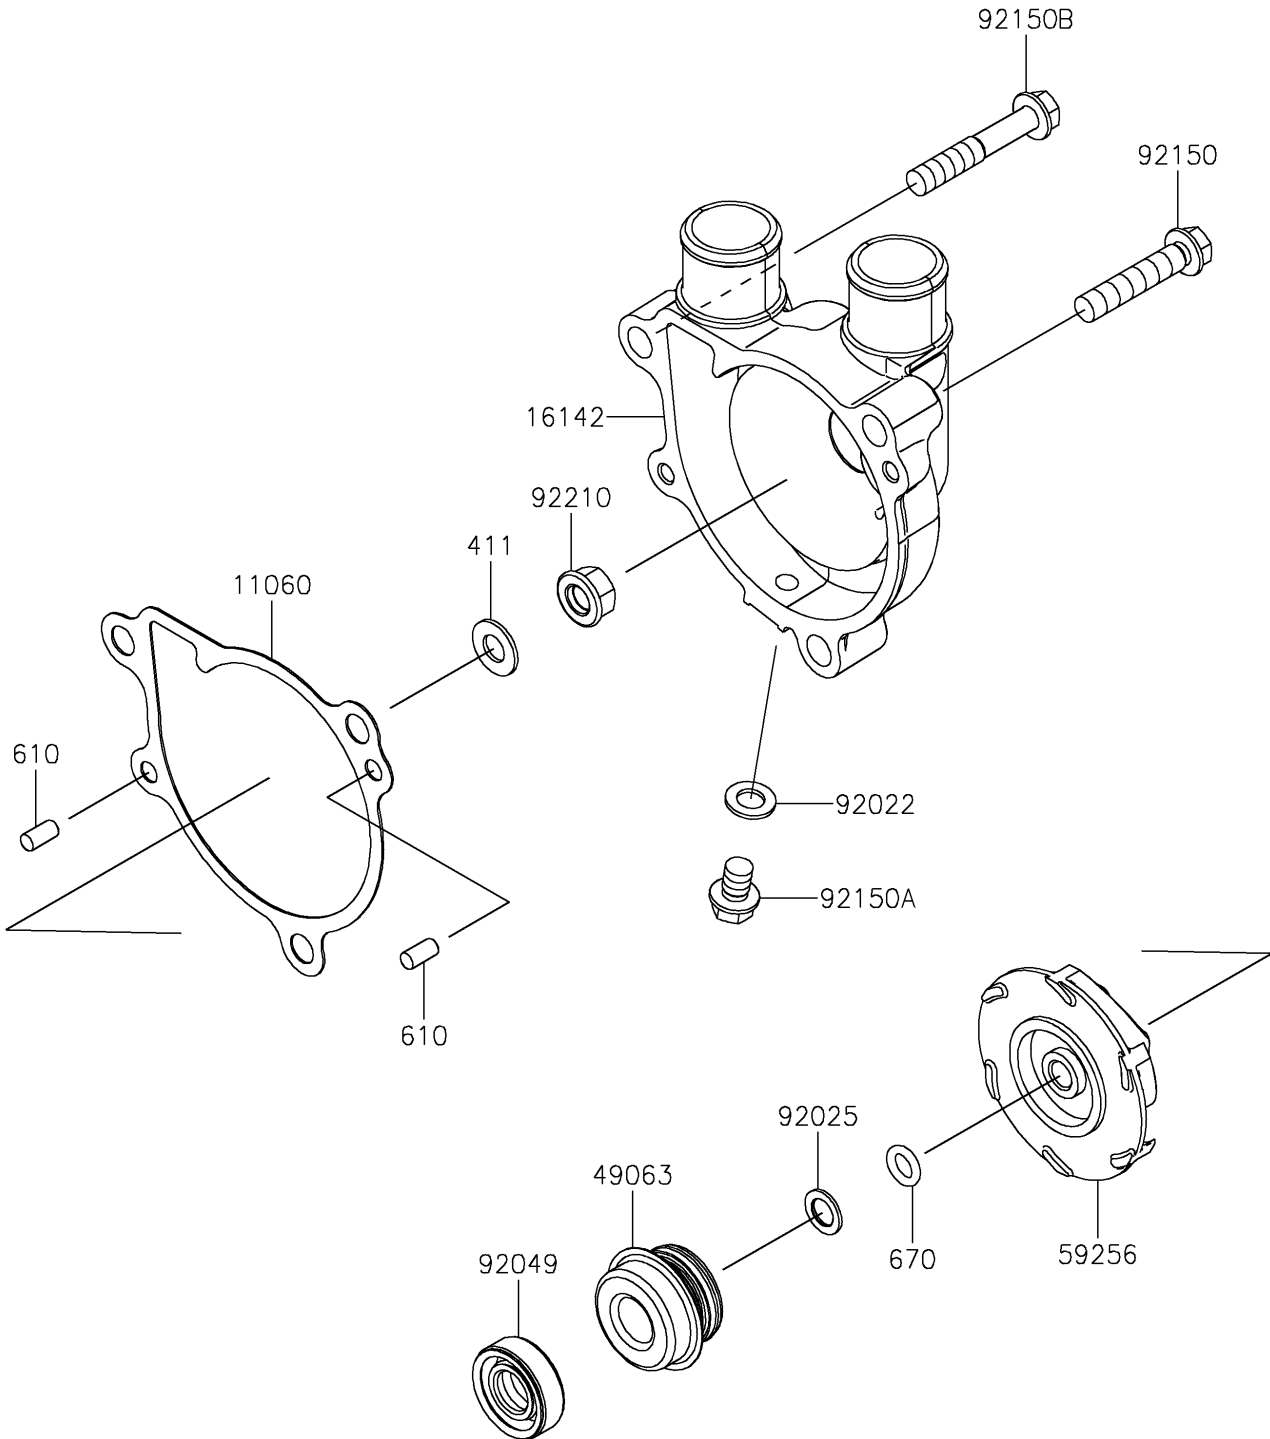

2022 KLR[®] 650 PARTS DIAGRAM

Water Pump

E3031

2022 KLR® 650 PARTS LIST

Water Pump

ITEM NAME	PART NUMBER	QUANTITY
GASKET,WATER PUMP COVER (Ref # 11060)	11060-1114	1
COVER-PUMP (Ref # 16142)	16142-0067	1
SEAL-MECHANICAL (Ref # 49063)	49063-0002	1
IMPELLER (Ref # 59256)	59256-1055	1
WASHER,6.2X11X1 (Ref # 92022)	92022-304	1
SHIM,T=0.8 (Ref # 92025)	92025-1503	1
SEAL-OIL,SC10227 (Ref # 92049)	92049-1157	1
BOLT,6X30 (Ref # 92150)	92150-1021	2
BOLT,6X8 (Ref # 92150A)	92150-1966	1
BOLT,6X35 (Ref # 92150B)	92150-1967	1
NUT,FLANGED,6MM (Ref # 92210)	92210-0630	1
WASHER-PLAIN,6MM (Ref # 411)	411AB0600	1
ROLLER,4X8 (Ref # 610)	610A0408	2
O RING,6MM (Ref # 670)	670B1506	1