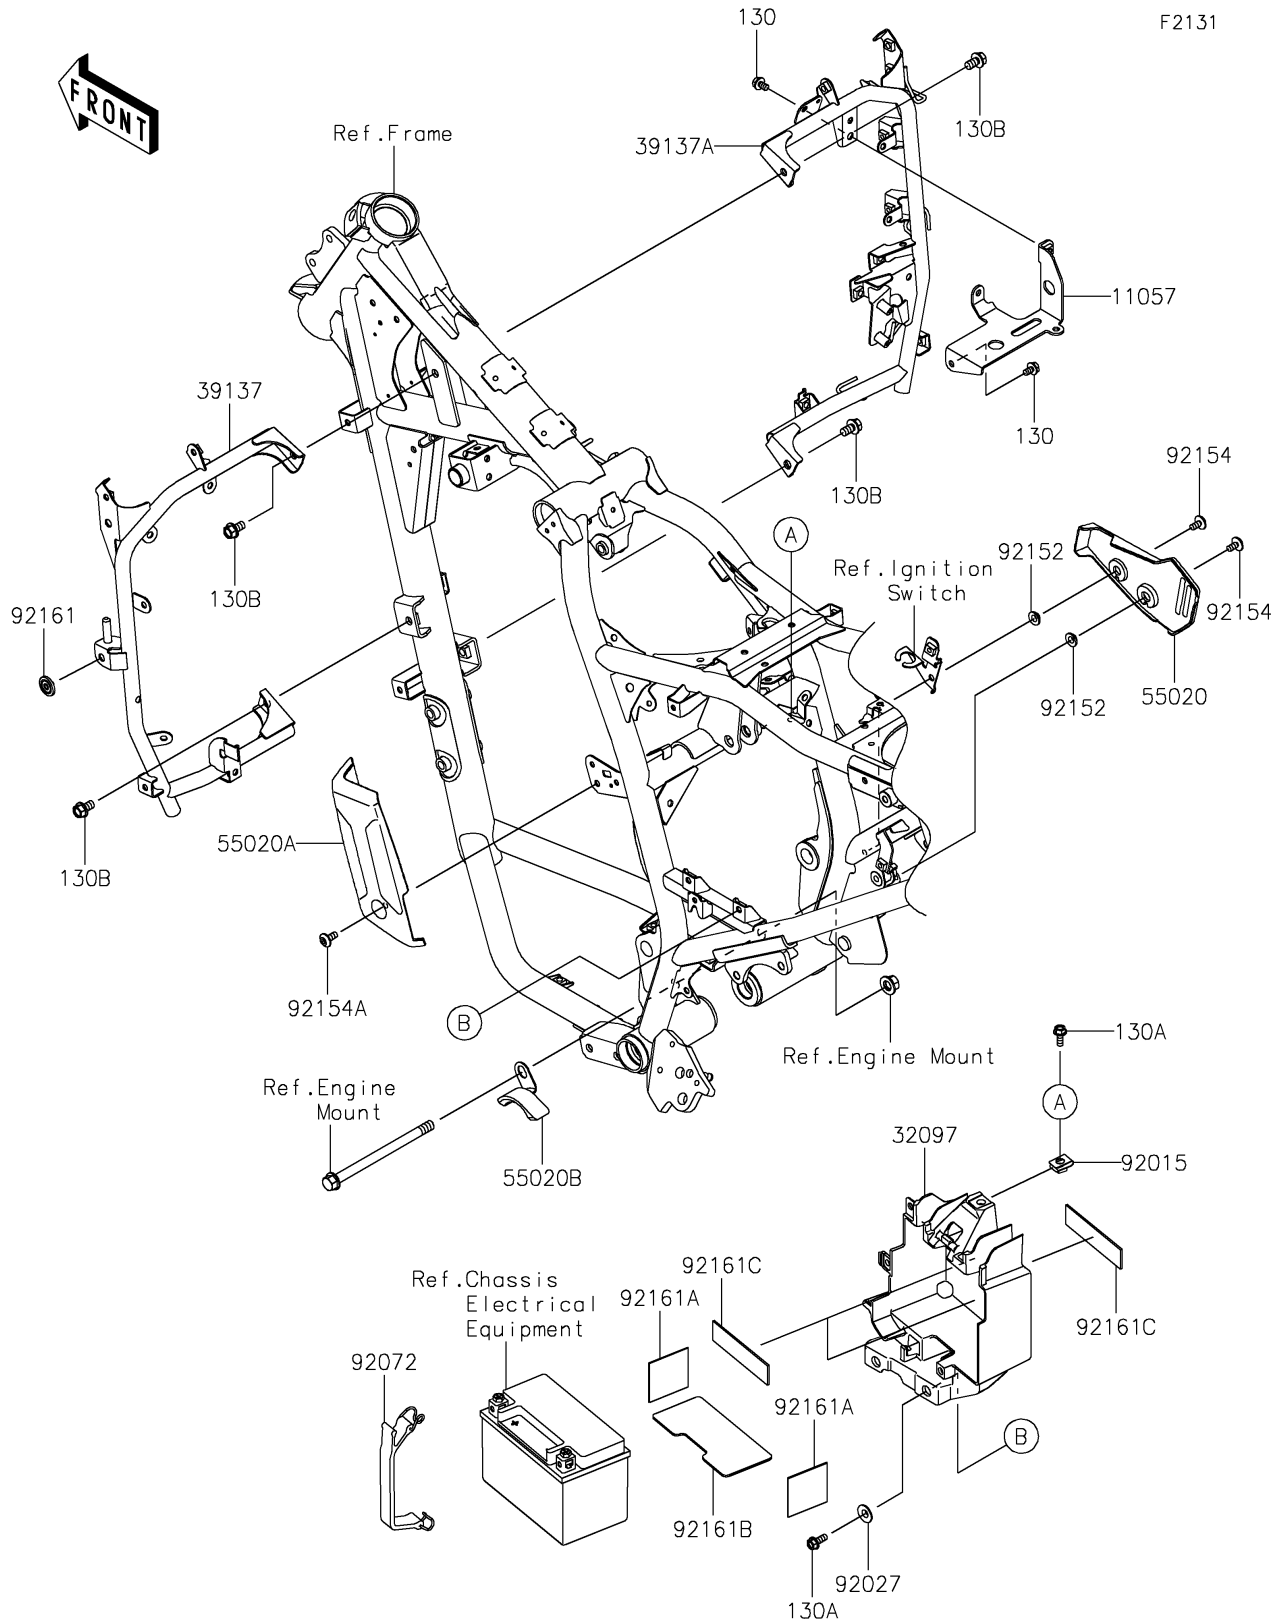

2022 KLR® 650 PARTS DIAGRAM

Frame Fittings

2022 KLR® 650 PARTS LIST

Frame Fittings

ITEM NAME	PART NUMBER	QUANTITY
BRACKET,ABS UNIT (Ref # 11057)	11057-4389	1
CASE-BATTERY (Ref # 32097)	32097-0565	1
STAY-COMP,LH (Ref # 39137)	39137-0710	1
STAY-COMP,RH (Ref # 39137A)	39137-0711	1
GUARD,HEEL (Ref # 55020)	55020-2330	1
GUARD (Ref # 55020A)	55020-2335	1
GUARD,CHAIN (Ref # 55020B)	55020-2390	1
NUT,6MM (Ref # 92015)	92015-1671	1
COLLAR (Ref # 92027)	92027-1794	2
BAND,BATTERY (Ref # 92072)	92072-0839	1
COLLAR,6.3X9.5X4.1 (Ref # 92152)	92152-1571	2
BOLT,SOCKET,6X12 (Ref # 92154)	92154-2706	2
BOLT,SOCKET,6X14 (Ref # 92154A)	92154-4285	1
DAMPER,8X22X10 (Ref # 92161)	92161-1685	1
DAMPER,60X140X1 (Ref # 92161A)	92161-1868	2
DAMPER,BATTERY (Ref # 92161B)	92161-2353	1
DAMPER,25X100X2 (Ref # 92161C)	92161-2354	3
BOLT-FLANGED,6X10 (Ref # 130)	130BA0610	2
BOLT-FLANGED,6X16 (Ref # 130A)	130BA0616	3
BOLT-FLANGED,8X14 (Ref # 130B)	130BA0814	4