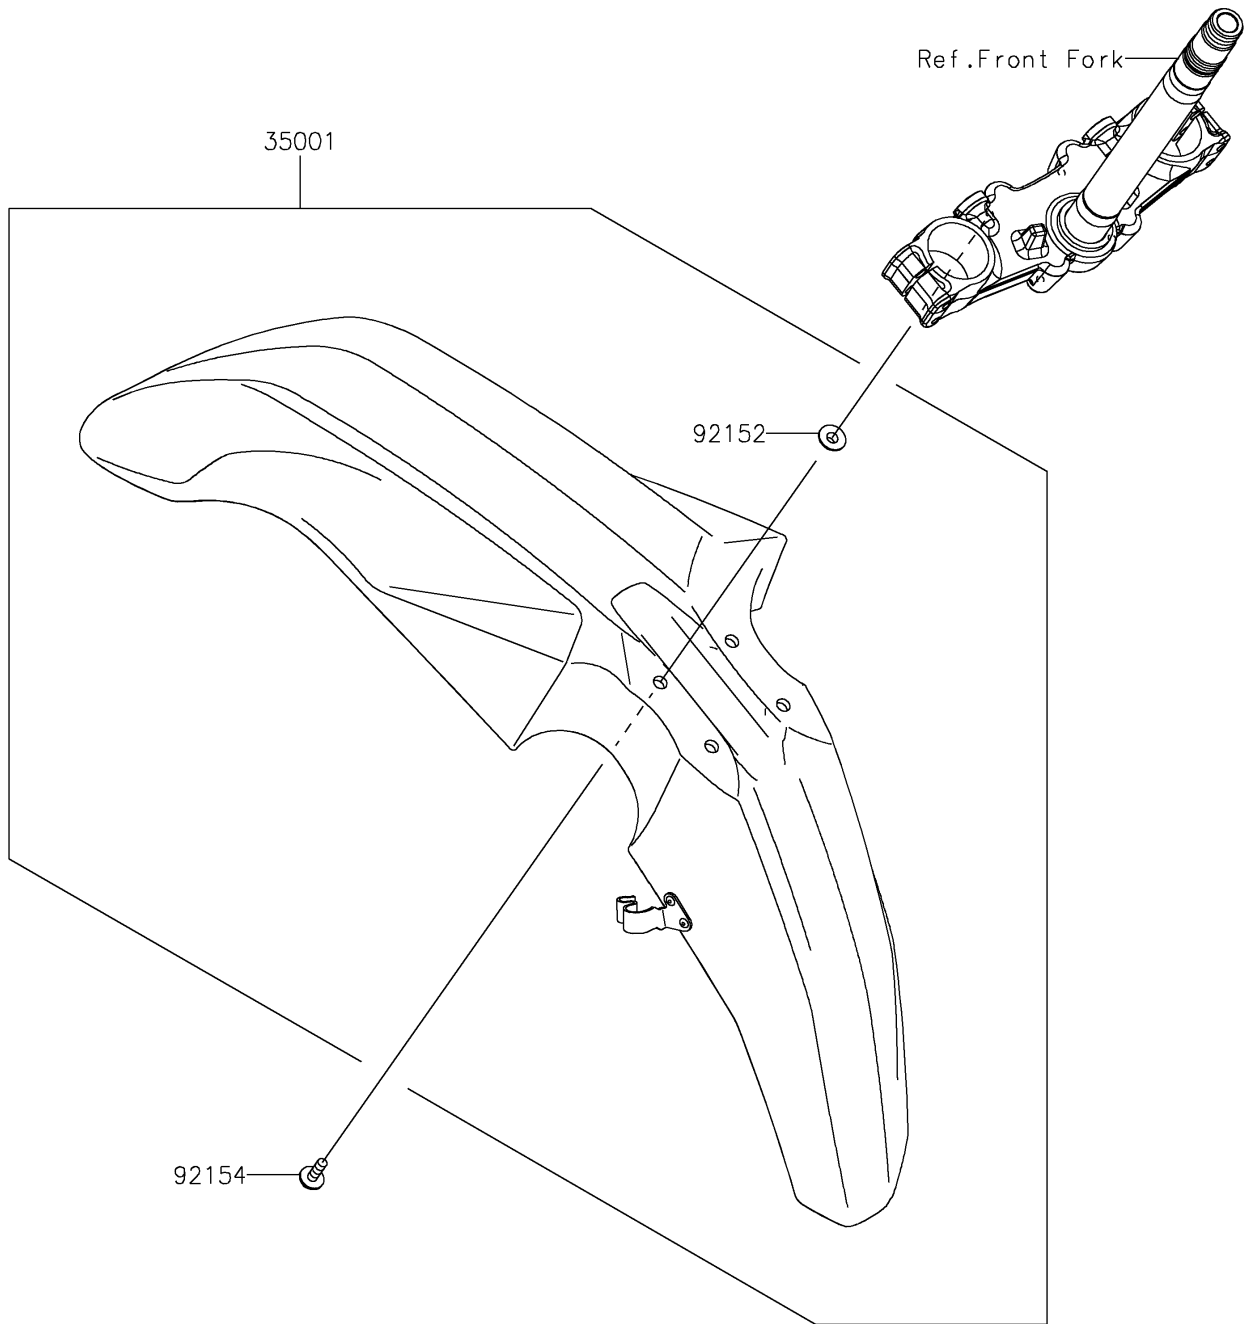

2022 KLR® 650 PARTS DIAGRAM

Front Fender(s)

F2171

2022 KLR® 650 PARTS LIST

Front Fender(s)

ITEM NAME	PART NUMBER	QUANTITY
FENDER-ASSY-FRONT,EBONY (Ref # 35001)	35001-0083-68L	1
COLLAR (Ref # 92152)	92152-0427	4
BOLT,FLANGED,6X20 (Ref # 92154)	92154-0392	4