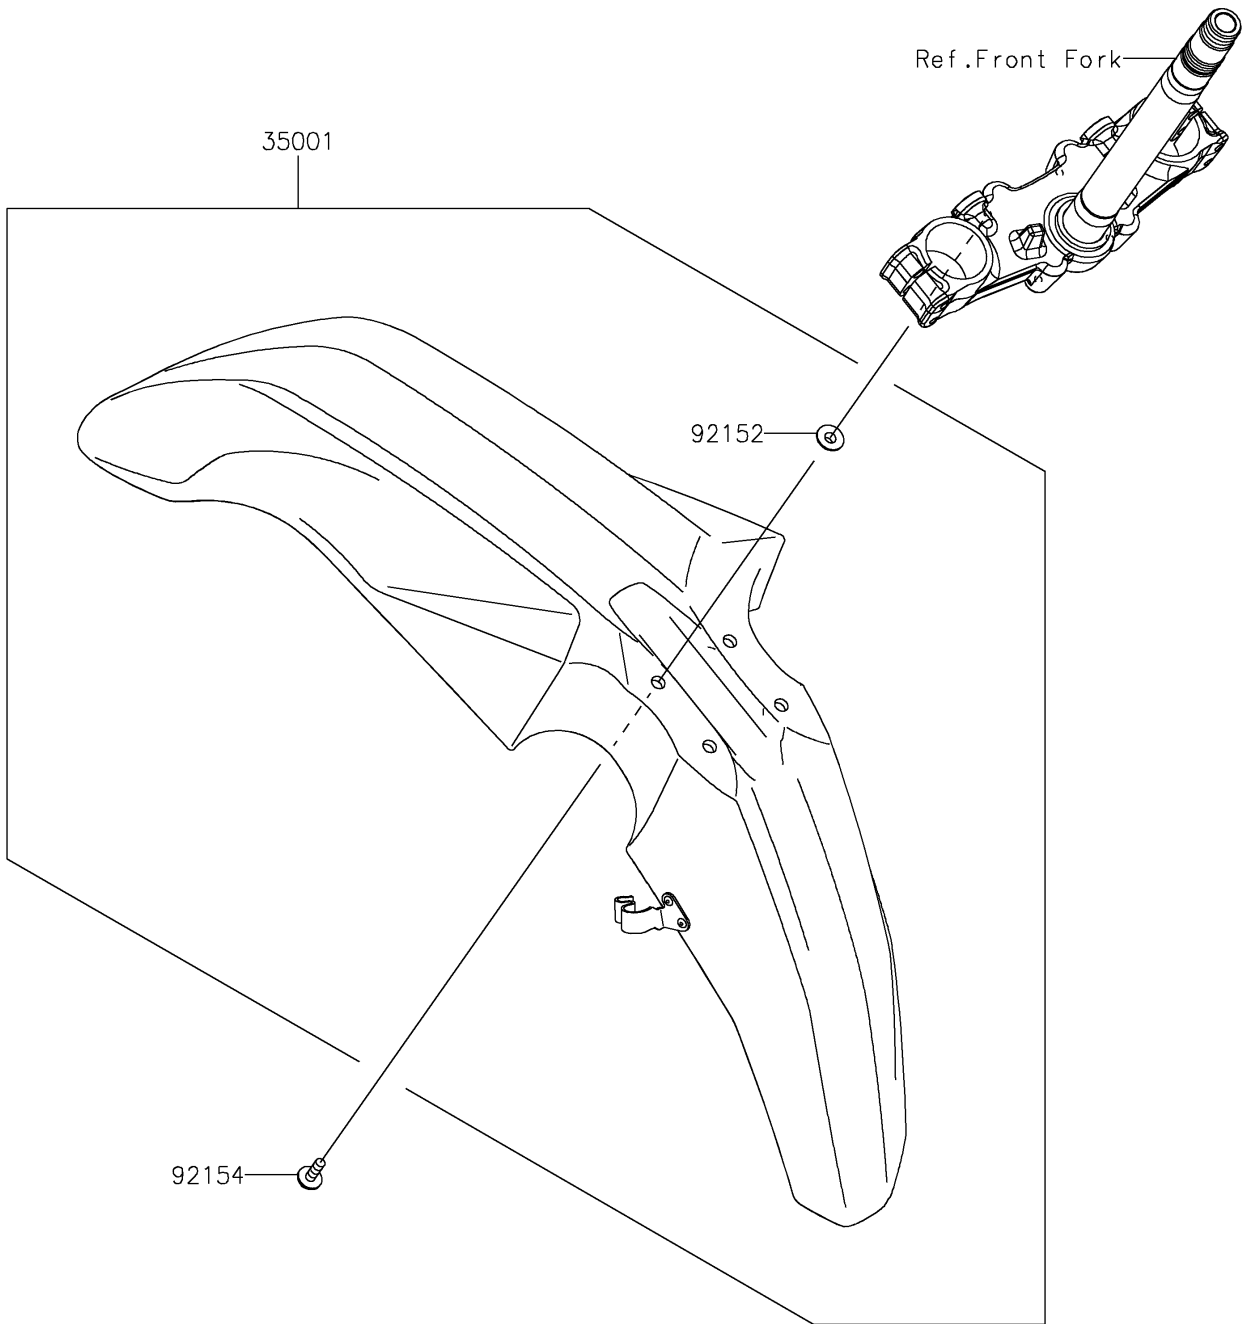

2022 KLR® 650 PARTS DIAGRAM

Front Fender(s)

F2171

2022 KLR® 650 PARTS LIST

Front Fender(s)

ITEM NAME	PART NUMBER	QUANTITY
FENDER-ASSY-FRONT,EBONY (Ref # 35001)	35001-0083-68L	1
COLLAR (Ref # 92152)	92152-0427	4
BOLT,FLANGED,6X20 (Ref # 92154)	92154-0392	4