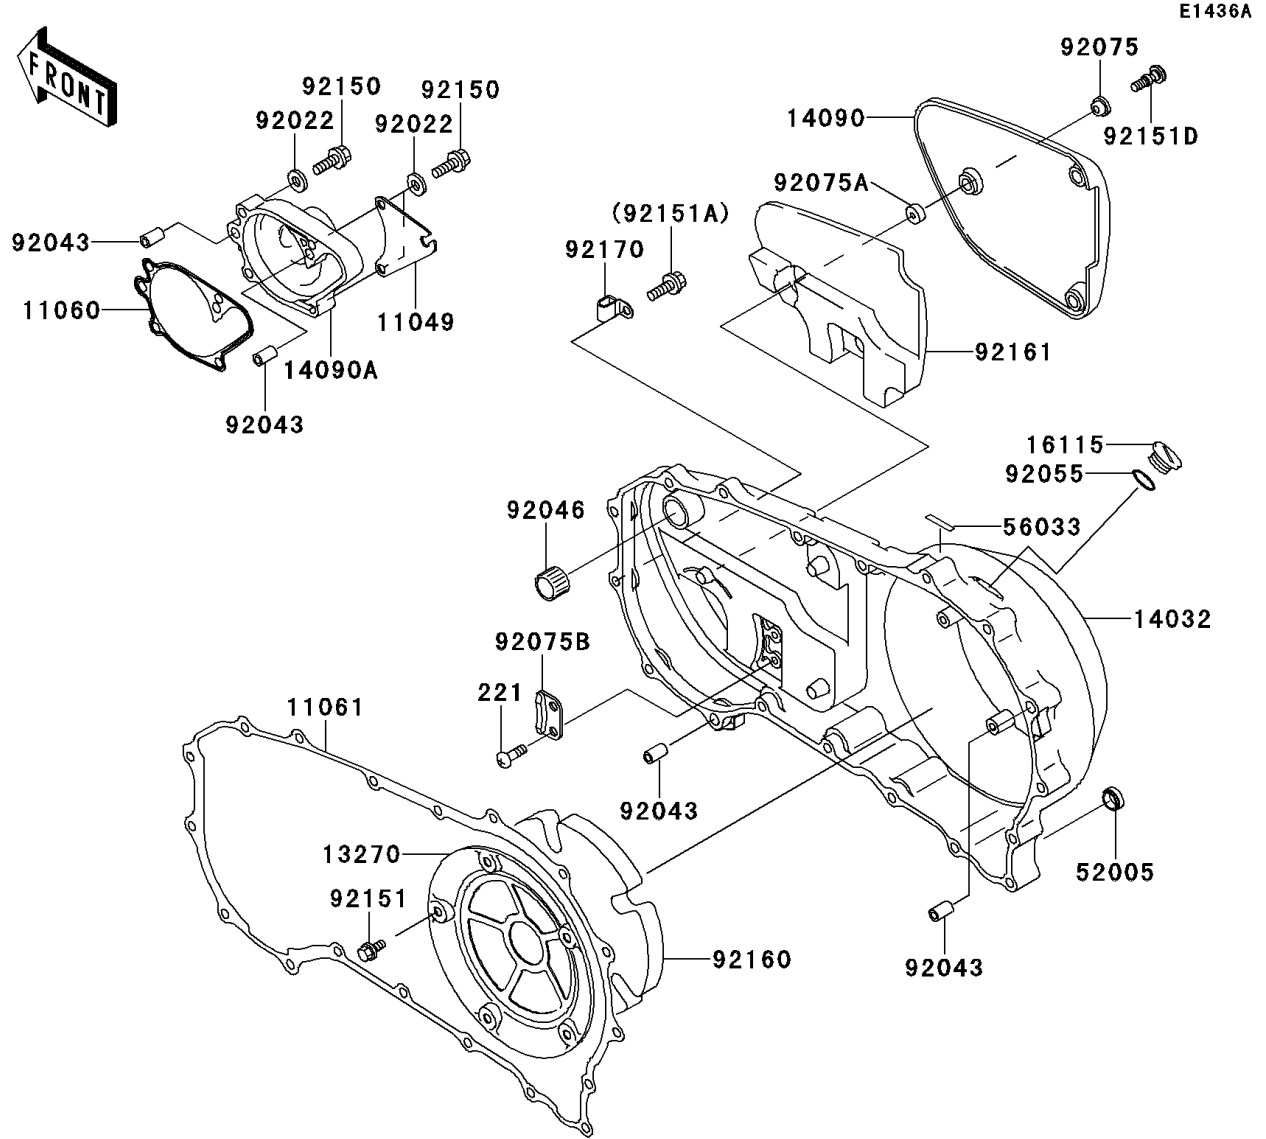

2001 Vulcan 1500 Nomad PARTS DIAGRAM

Right Engine Cover(s)

2001 Vulcan 1500 Nomad PARTS LIST

Right Engine Cover(s)

ITEM NAME	PART NUMBER	QUANTITY
SCREW-CSK-CROS,6X12 (Ref # 221)	221B0612	2
BRACKET (Ref # 11049)	11049-1789	1
GASKET,WATER PUMP COVER (Ref # 11060)	11060-1124	1
GASKET,CLUTCH COVER (Ref # 11061)	11061-1062	1
PLATE (Ref # 13270)	13270-1592	1
COVER-CLUTCH (Ref # 14032)	14032-1493	1
COVER,CLUTCH OUTER (Ref # 14090)	14090-1678	1
COVER,WATER PUMP (Ref # 14090A)	14090-1932	1
CAP-OIL FILLER (Ref # 16115)	16115-1063	1
GAUGE,OIL LEVEL (Ref # 52005)	52005-1009	1
LABEL-MANUAL,OIL CAPACITY (Ref # 56033)	56033-1156	1
WASHER,6.1X12X1 (Ref # 92022)	92022-077	4
PIN,6.2X8X14 (Ref # 92043)	92043-1263	4
BEARING-NEEDLE,HK1212 (Ref # 92046)	92046-1163	1
RING-O,31.7X2.4 (Ref # 92055)	92055-049	1
DAMPER (Ref # 92075)	92075-1855	3
DAMPER (Ref # 92075A)	92075-1856	3
DAMPER (Ref # 92075B)	92075-1905	1
BOLT,6X30 (Ref # 92150)	92150-1021	4
BOLT,6X10 (Ref # 92151)	92151-1064	5
BOLT,6X25 (Ref # 92151A)	92151-1130	10
BOLT,6X30 (Ref # 92151B)	92151-1134	2
BOLT,6X35 (Ref # 92151C)	92151-1135	6
BOLT,L=22.5 (Ref # 92151D)	92151-1273	3
DAMPER (Ref # 92160)	92160-1716	1
DAMPER,DRAIN (Ref # 92161)	92161-1139	1
CLAMP,METER HARNESS (Ref # 92170)	92170-1804	1