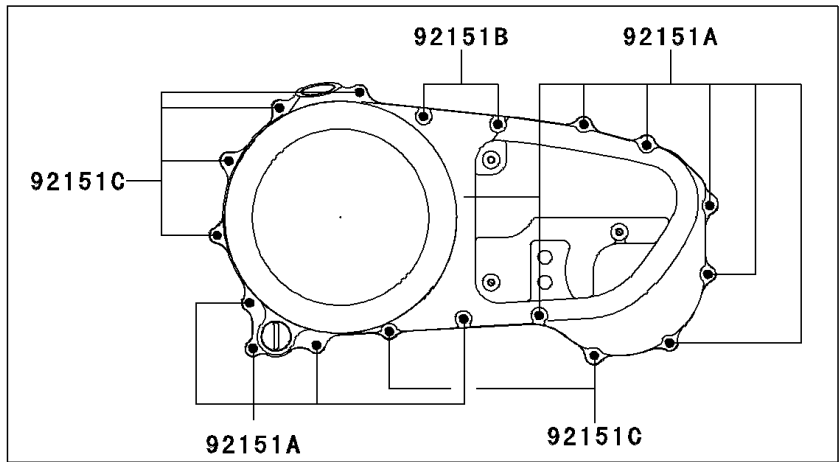

2001 Vulcan 1500 Nomad PARTS DIAGRAM

Right Engine Cover(s)

2001 Vulcan 1500 Nomad PARTS LIST

Right Engine Cover(s)

ITEM NAME	PART NUMBER	QUANTITY
SCREW-CSK-CROS,6X12 (Ref # 221)	221B0612	2
BRACKET (Ref # 11049)	11049-1789	1
GASKET,WATER PUMP COVER (Ref # 11060)	11060-1124	1
GASKET,CLUTCH COVER (Ref # 11061)	11061-1062	1
PLATE (Ref # 13270)	13270-1592	1
COVER-CLUTCH (Ref # 14032)	14032-1493	1
COVER,CLUTCH OUTER (Ref # 14090)	14090-1678	1
COVER,WATER PUMP (Ref # 14090A)	14090-1932	1
CAP-OIL FILLER (Ref # 16115)	16115-1063	1
GAUGE,OIL LEVEL (Ref # 52005)	52005-1009	1
LABEL-MANUAL,OIL CAPACITY (Ref # 56033)	56033-1156	1
WASHER,6.1X12X1 (Ref # 92022)	92022-077	4
PIN,6.2X8X14 (Ref # 92043)	92043-1263	4
BEARING-NEEDLE,HK1212 (Ref # 92046)	92046-1163	1
RING-O,31.7X2.4 (Ref # 92055)	92055-049	1
DAMPER (Ref # 92075)	92075-1855	3
DAMPER (Ref # 92075A)	92075-1856	3
DAMPER (Ref # 92075B)	92075-1905	1
BOLT,6X30 (Ref # 92150)	92150-1021	4
BOLT,6X10 (Ref # 92151)	92151-1064	5
BOLT,6X25 (Ref # 92151A)	92151-1130	10
BOLT,6X30 (Ref # 92151B)	92151-1134	2
BOLT,6X35 (Ref # 92151C)	92151-1135	6
BOLT,L=22.5 (Ref # 92151D)	92151-1273	3
DAMPER (Ref # 92160)	92160-1716	1
DAMPER,DRAIN (Ref # 92161)	92161-1139	1
CLAMP,METER HARNESS (Ref # 92170)	92170-1804	1