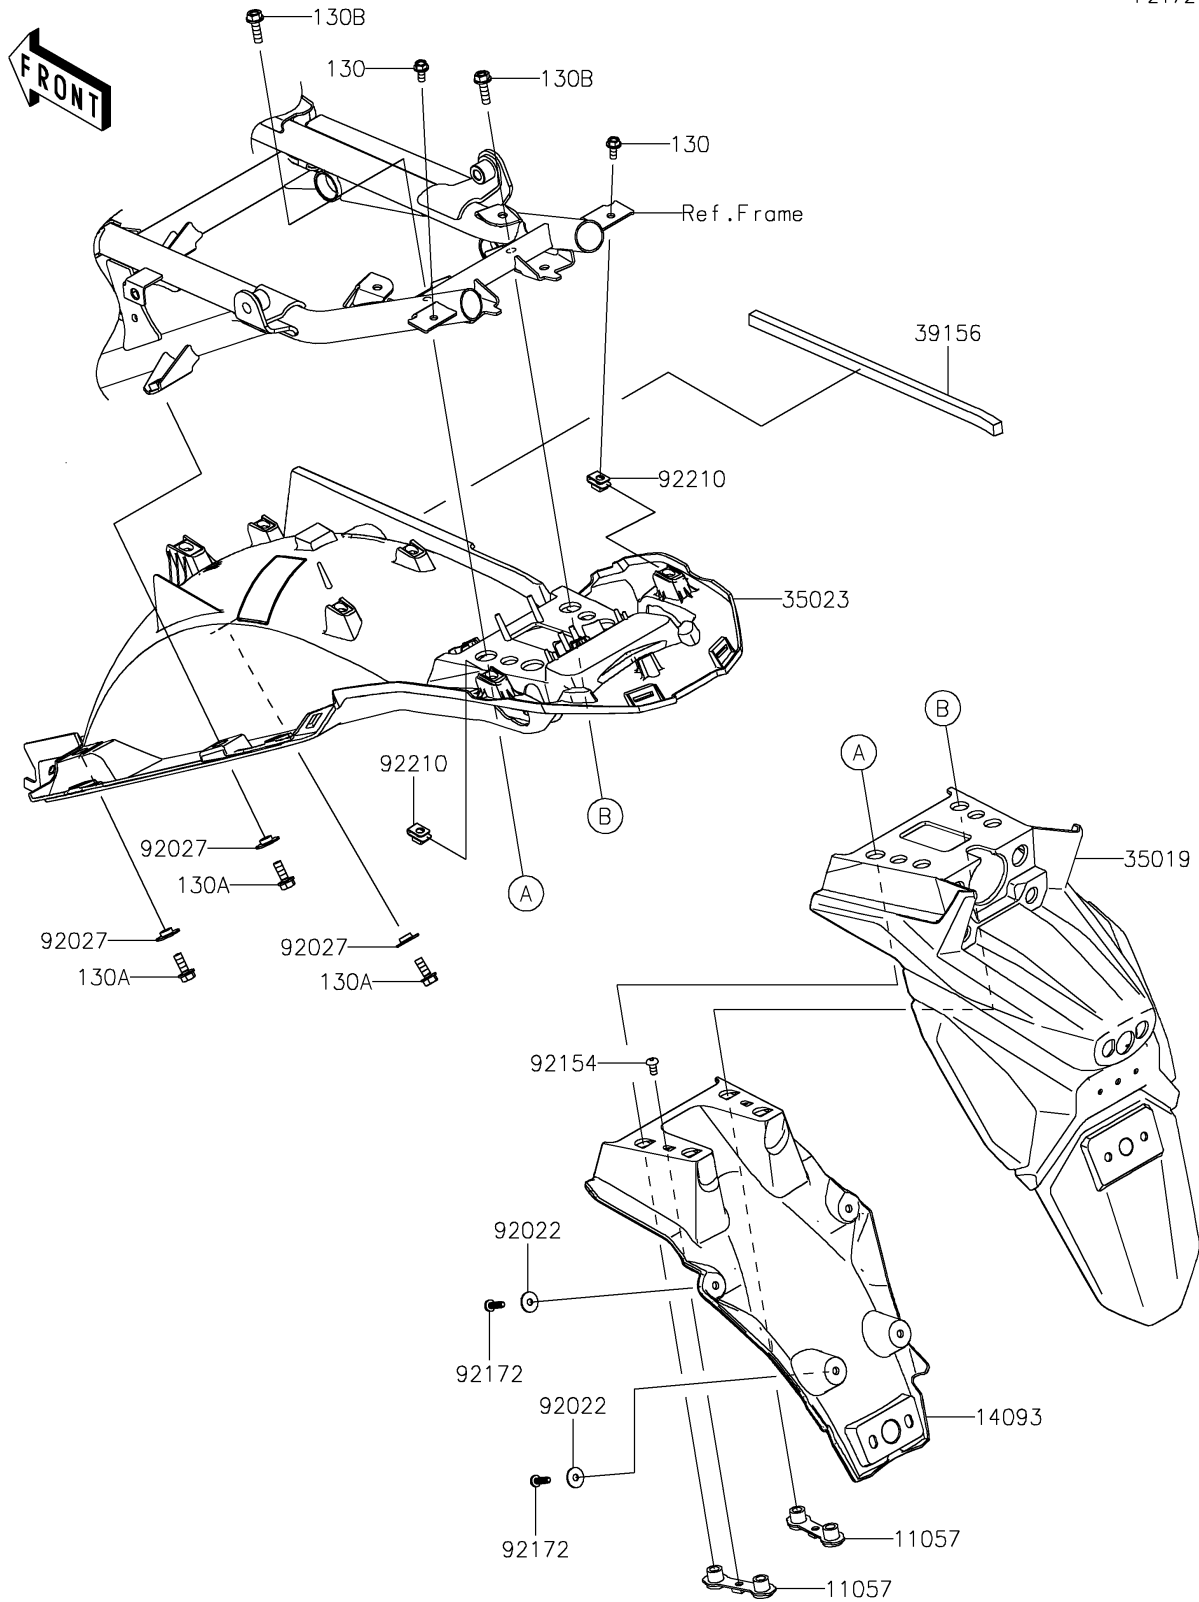

2022 KLR® 650 PARTS DIAGRAM

Rear Fender(s)

F2172

2022 KLR® 650 PARTS LIST

Rear Fender(s)

ITEM NAME	PART NUMBER	QUANTITY
BRACKET (Ref # 11057)	11057-0556	2
COVER,FLAP (Ref # 14093)	14093-1086	1
FLAP (Ref # 35019)	35019-0683	1
FENDER-REAR (Ref # 35023)	35023-0479	1
PAD,10X8X280 (Ref # 39156)	39156-2662	1
WASHER,5.2X16X1.2 (Ref # 92022)	92022-263	4
COLLAR (Ref # 92027)	92027-1794	3
BOLT,SOCKET,5X10 (Ref # 92154)	92154-1547	2
SCREW,TAPPING,5X16 (Ref # 92172)	92172-0790	4
NUT,PLATE,5MM (Ref # 92210)	92210-0935	2
BOLT-FLANGED,5X12 (Ref # 130)	130BA0512	2
BOLT-FLANGED,6X16 (Ref # 130A)	130BA0616	3
BOLT-FLANGED,6X20 (Ref # 130B)	130BA0620	4