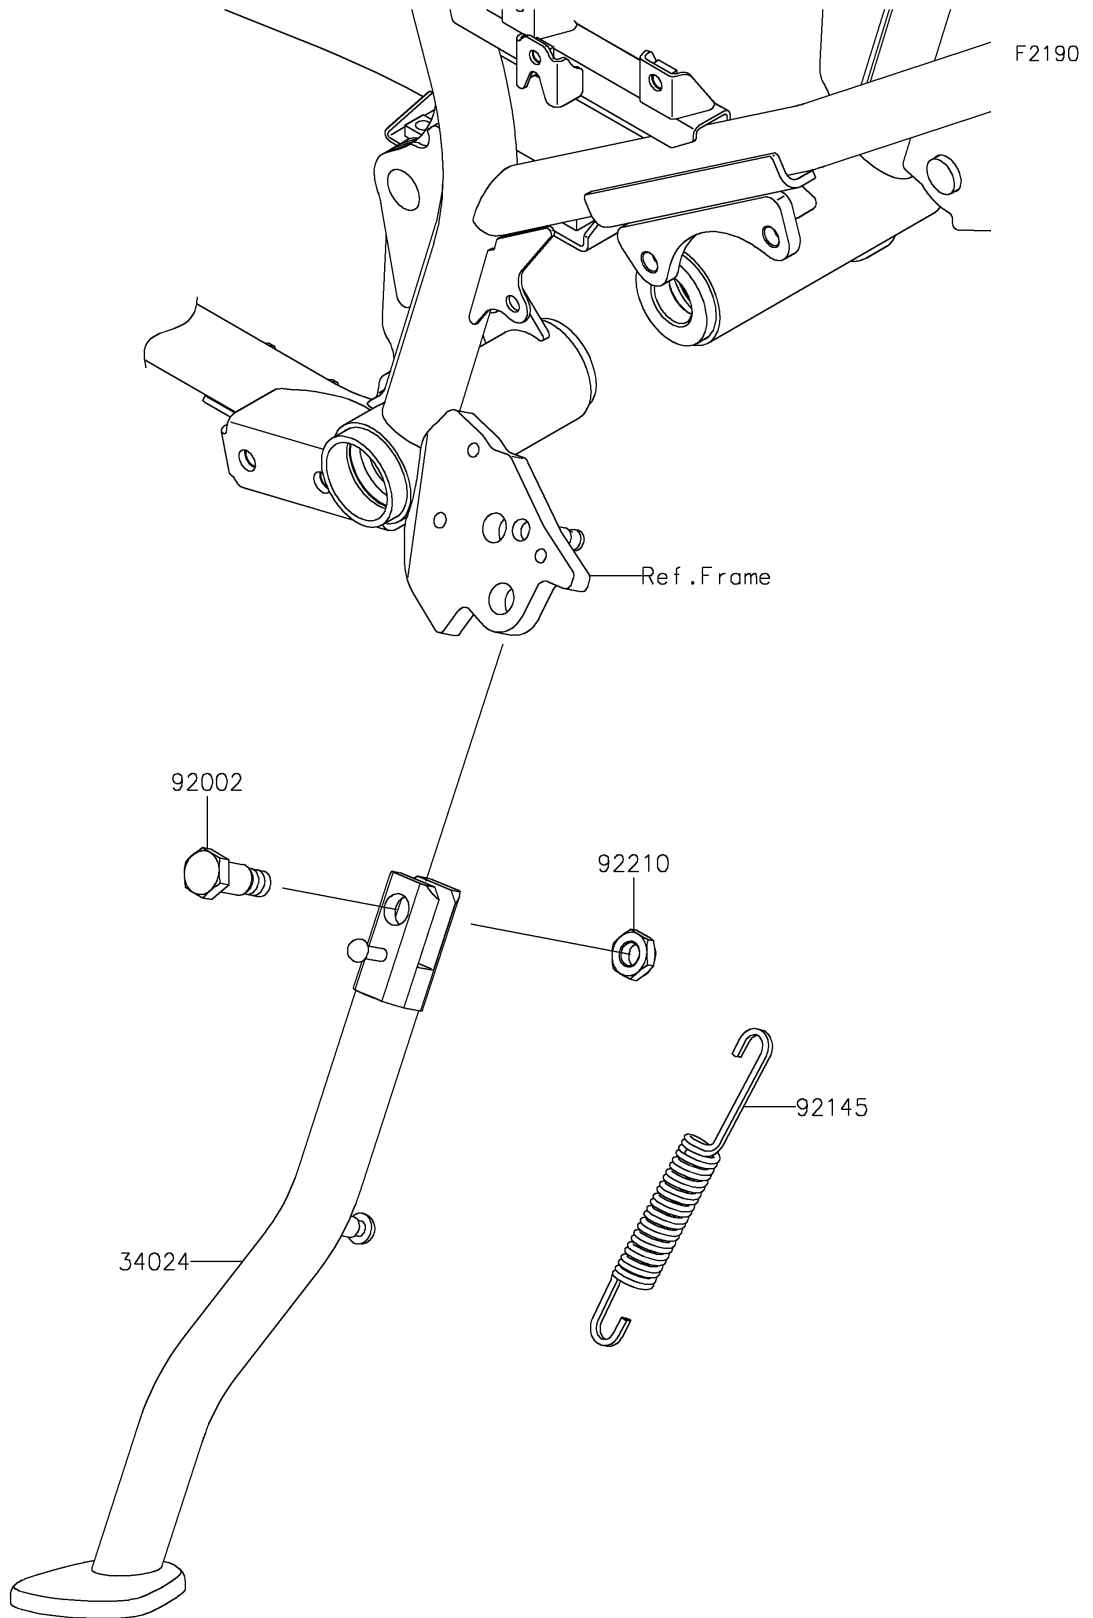

2022 KLR® 650 PARTS DIAGRAM

Stand(s)

2022 KLR® 650 PARTS LIST

Stand(s)

ITEM NAME	PART NUMBER	QUANTITY
STAND-SIDE,F.S.BLACK (Ref # 34024)	34024-0171-18R	1
BOLT,SIDE STAND (Ref # 92002)	92002-1813	1
SPRING,SIDE STAND (Ref # 92145)	92145-0085	1
NUT,LOCK,10MM (Ref # 92210)	92210-1184	1