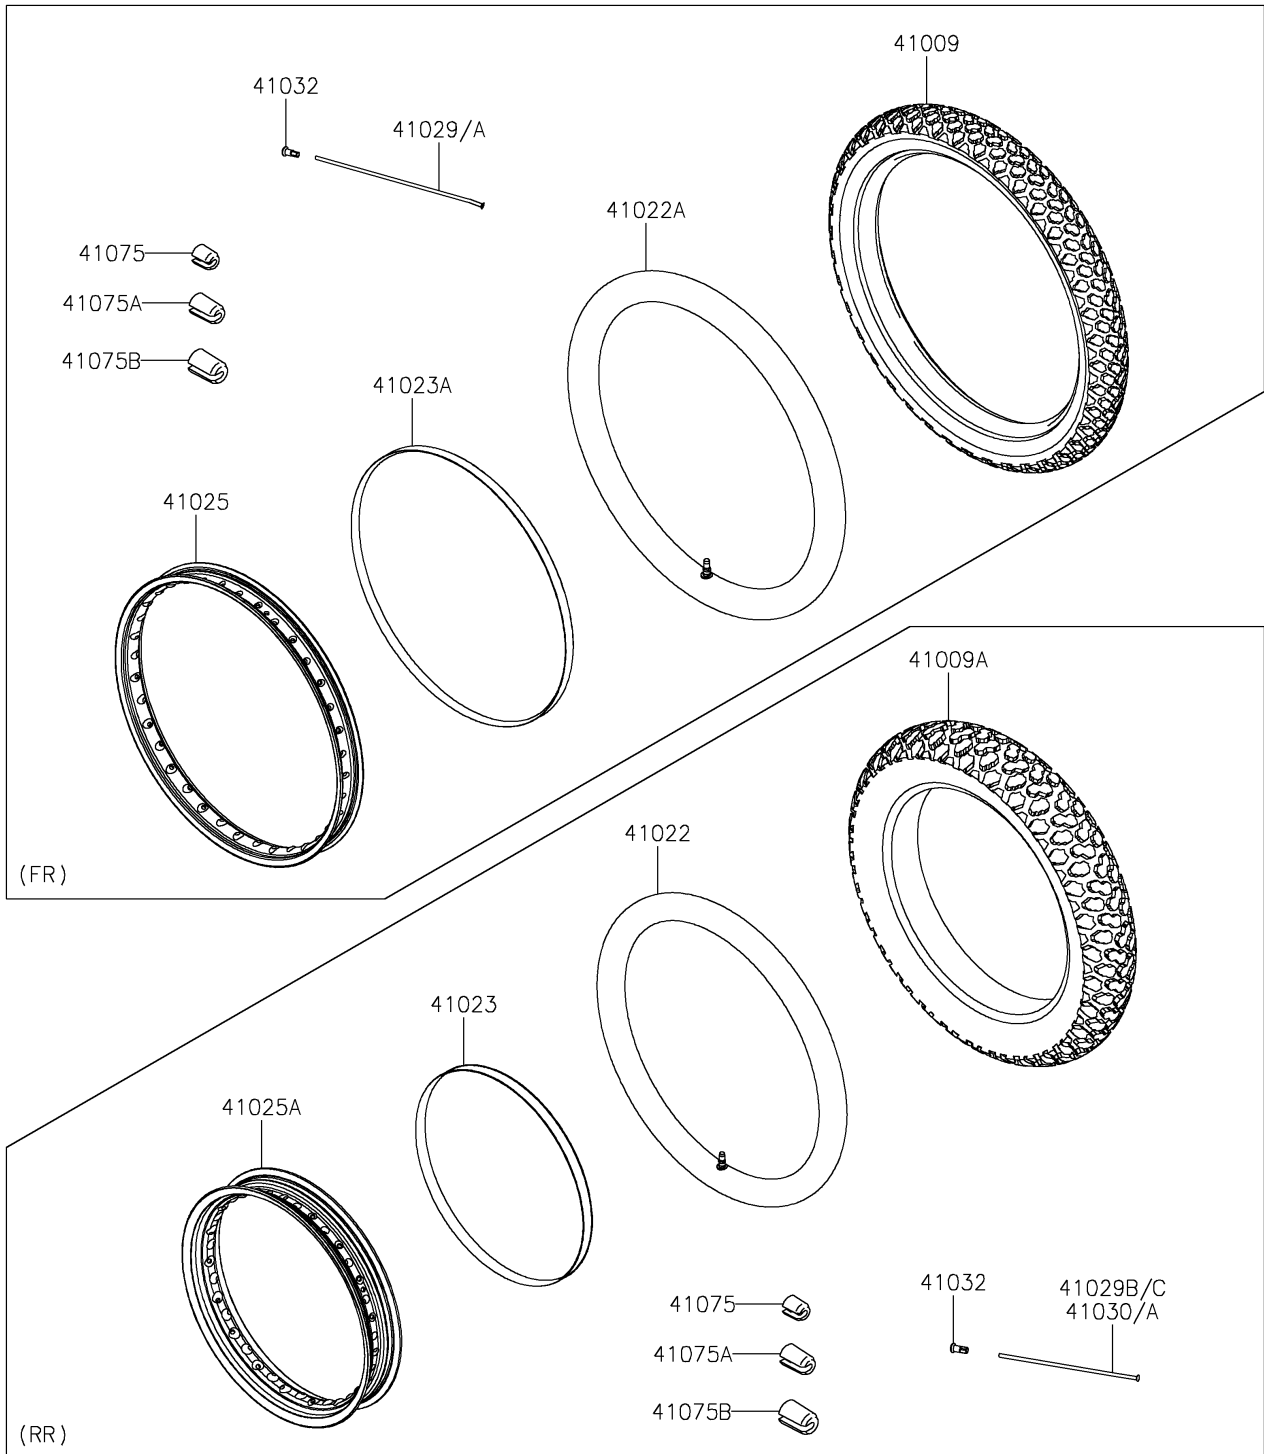

2022 KLR® 650 PARTS DIAGRAM

Wheels/Tires

F2210

2022 KLR® 650 PARTS LIST

Wheels/Tires

ITEM NAME	PART NUMBER	QUANTITY
TIRE,FR,90/90-21 54S,K750(D) (Ref # 41009)	41009-0001	1
TIRE,RR,130/80-17 65S,K750(D) (Ref # 41009A)	41009-0002	1
TUBE-TIRE,130/80-17(D) (Ref # 41022)	41022-0003	1
TUBE-TIRE,3.00-21(D),SNI (Ref # 41022A)	41022-0095	1
BAND-RIM,17XWM/MT2.15-2.50(D) (Ref # 41023)	41023-0001	1
BAND-RIM,21XWM1.60-1.85(D) (Ref # 41023A)	41023-1144	1
RIM,FR,1.60X21,BLACK (Ref # 41025)	41025-0033-WC	1
RIM,RR,2.50X17 (Ref # 41025A)	41025-0419	1
SPOKE-INNER,FR,LH,4X236 (Ref # 41029)	41029-0065	18
SPOKE-INNER,FR,RH,4X239 (Ref # 41029A)	41029-0066	18
SPOKE-INNER,RR,LH,4X157 (Ref # 41029B)	41029-0117	9
SPOKE-INNER,RR,RH,4X181 (Ref # 41029C)	41029-0118	9
SPOKE-OUTER,RR,LH,4X157 (Ref # 41030)	41030-0033	9
SPOKE-OUTER,RR,RH,4X178.5 (Ref # 41030A)	41030-0034	9
NIPPLE-SPOKE (Ref # 41032)	41032-0013	72
BALANCER-WHEEL,10G (Ref # 41075)	41075-0011	AR
BALANCER-WHEEL,20G (Ref # 41075A)	41075-0012	AR
BALANCER-WHEEL,30G (Ref # 41075B)	41075-0013	AR