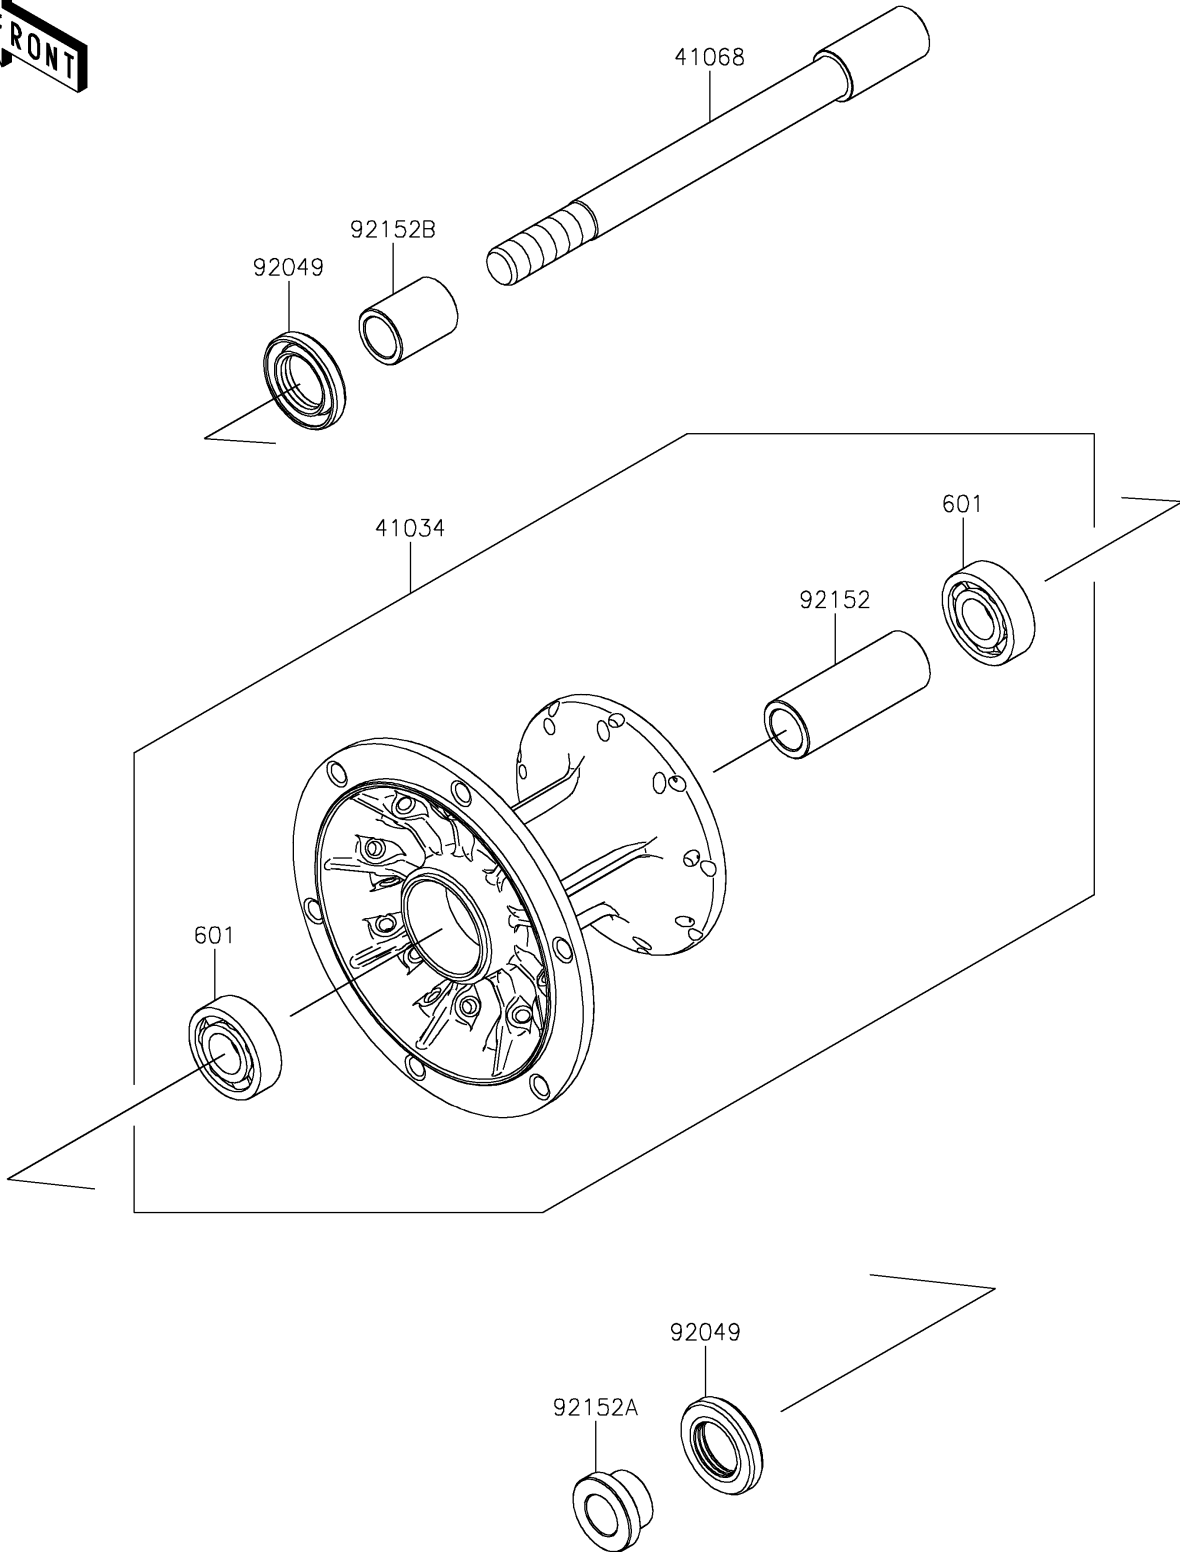

2022 KLR® 650 PARTS DIAGRAM

Front Hub

F2230

2022 KLR® 650 PARTS LIST

Front Hub

ITEM NAME	PART NUMBER	QUANTITY
DRUM-ASSY,FR (Ref # 41034)	41034-0608	1
AXLE,FR (Ref # 41068)	41068-0658	1
SEAL-OIL,23X40X7 (Ref # 92049)	92049-0801	2
COLLAR,17.2X25X67.5 (Ref # 92152)	92152-2732	1
COLLAR,LH (Ref # 92152A)	92152-2733	1
COLLAR,RH (Ref # 92152B)	92152-2734	1
BEARING-BALL,#6203UG (Ref # 601)	601B6203UG	2