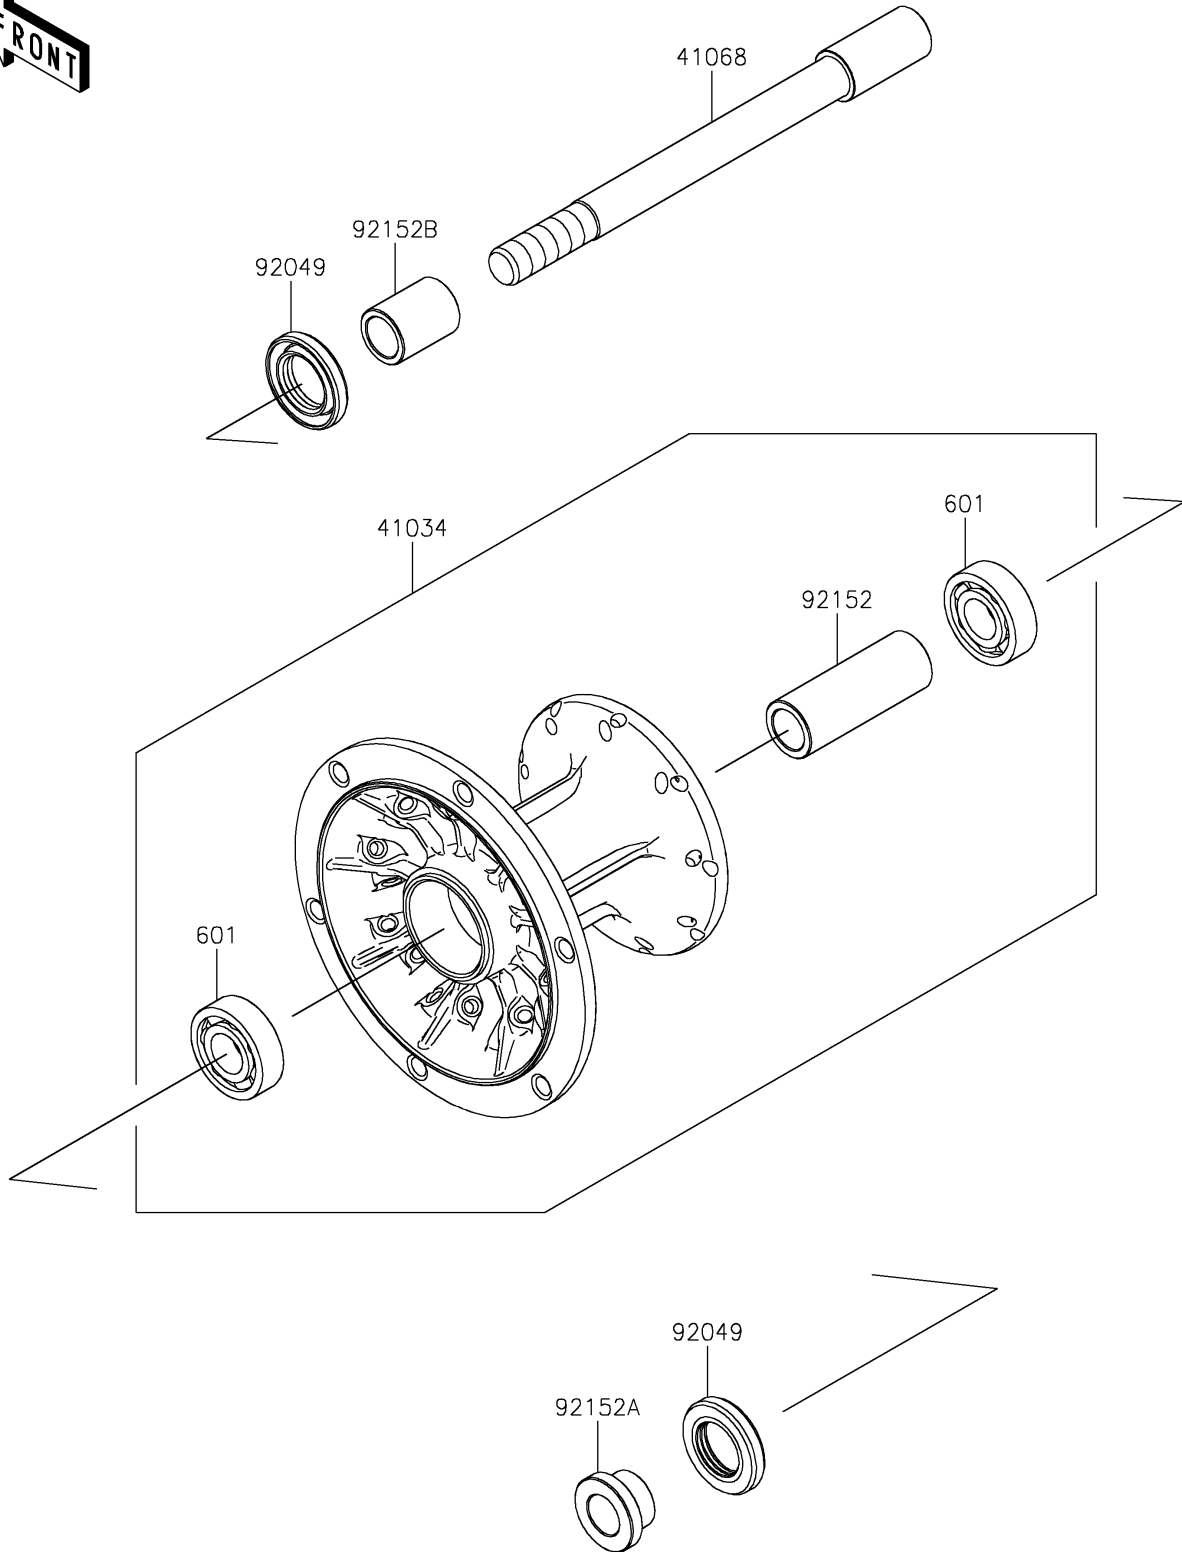

2022 KLR® 650 PARTS DIAGRAM

Front Hub

F2230

2022 KLR® 650 PARTS LIST

Front Hub

ITEM NAME	PART NUMBER	QUANTITY
DRUM-ASSY,FR (Ref # 41034)	41034-0608	1
AXLE,FR (Ref # 41068)	41068-0658	1
SEAL-OIL,23X40X7 (Ref # 92049)	92049-0801	2
COLLAR,17.2X25X67.5 (Ref # 92152)	92152-2732	1
COLLAR,LH (Ref # 92152A)	92152-2733	1
COLLAR,RH (Ref # 92152B)	92152-2734	1
BEARING-BALL,#6203UG (Ref # 601)	601B6203UG	2