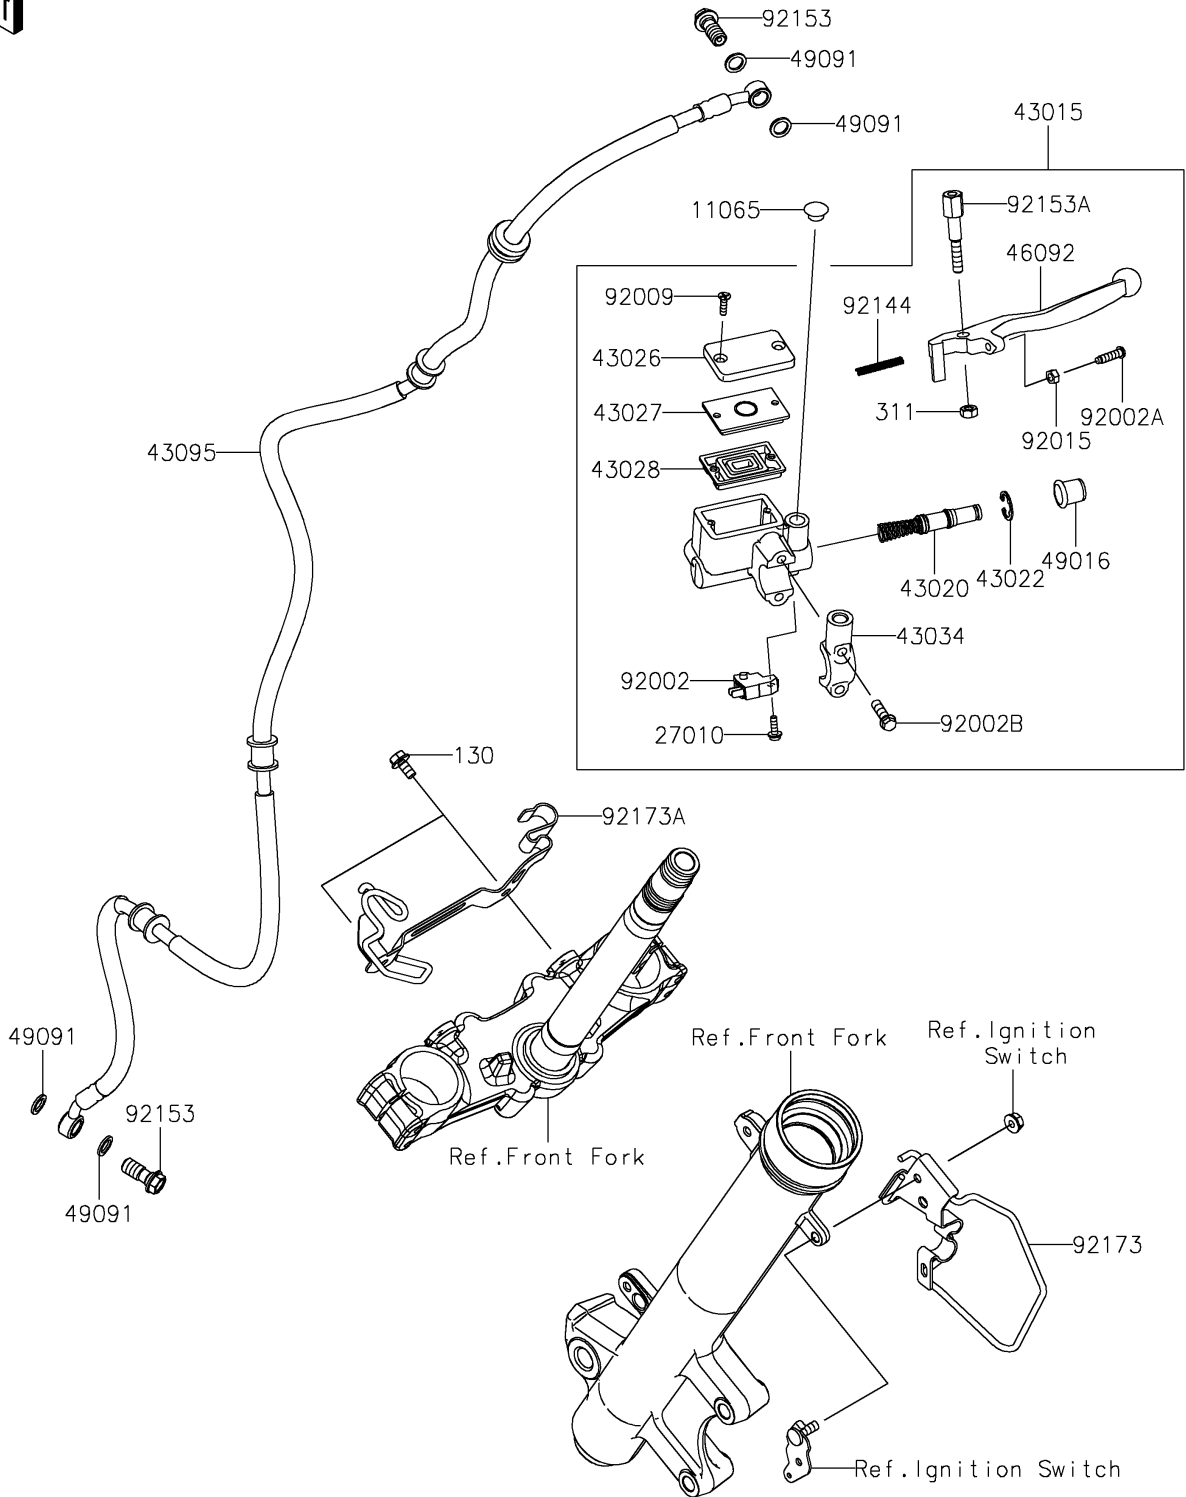

2022 KLR® 650 PARTS DIAGRAM

Front Master Cylinder

F2291

2022 KLR® 650 PARTS LIST

Front Master Cylinder

ITEM NAME	PART NUMBER	QUANTITY
CAP,DUMMY (Ref # 11065)	11065-0218	1
SWITCH,BRAKE (Ref # 27010)	27010-0762	1
CYLINDER-ASSY-MASTER,FR (Ref # 43015)	43015-0788	1
PISTON-COMP-BRAKE (Ref # 43020)	43020-1104	1
STOPPER-BRAKE,PISTON (Ref # 43022)	43022-1010	1
CAP-BRAKE (Ref # 43026)	43026-1082	1
PLATE-DIAPHRAGM (Ref # 43027)	43027-1057	1
DIAPHRAGM (Ref # 43028)	43028-1061	1
HOLDER-BRAKE (Ref # 43034)	43034-0145	1
HOSE-BRAKE,FR (Ref # 43095)	43095-1760	1
LEVER-GRIP,FRONT BRAKE (Ref # 46092)	46092-1175	1
COVER-SEAL,MASTER CYLINDER (Ref # 49016)	49016-1044	1
WASHER-SEAL,10.1X14.5X1.5 (Ref # 49091)	49091-0001	4
BOLT,SCREW,4X12 (Ref # 92002)	92002-1323	1
BOLT,ADJUST (Ref # 92002A)	92002-1893	1
BOLT (Ref # 92002B)	92002-1894	2
SCREW,4MM (Ref # 92009)	92009-1458	2
NUT,ADJUST (Ref # 92015)	92015-1642	1
SPRING,RETURN (Ref # 92144)	92144-1103	1
BOLT,OIL,L=23 (Ref # 92153)	92153-0627	2
BOLT,LEVER SET (Ref # 92153A)	92153-0790	1
CLAMP (Ref # 92173)	92173-2348	1
CLAMP (Ref # 92173A)	92173-2350	1
BOLT-FLANGED,6X12 (Ref # 130)	130BA0612	2
NUT-HEX,6MM (Ref # 311)	311BB0600	1