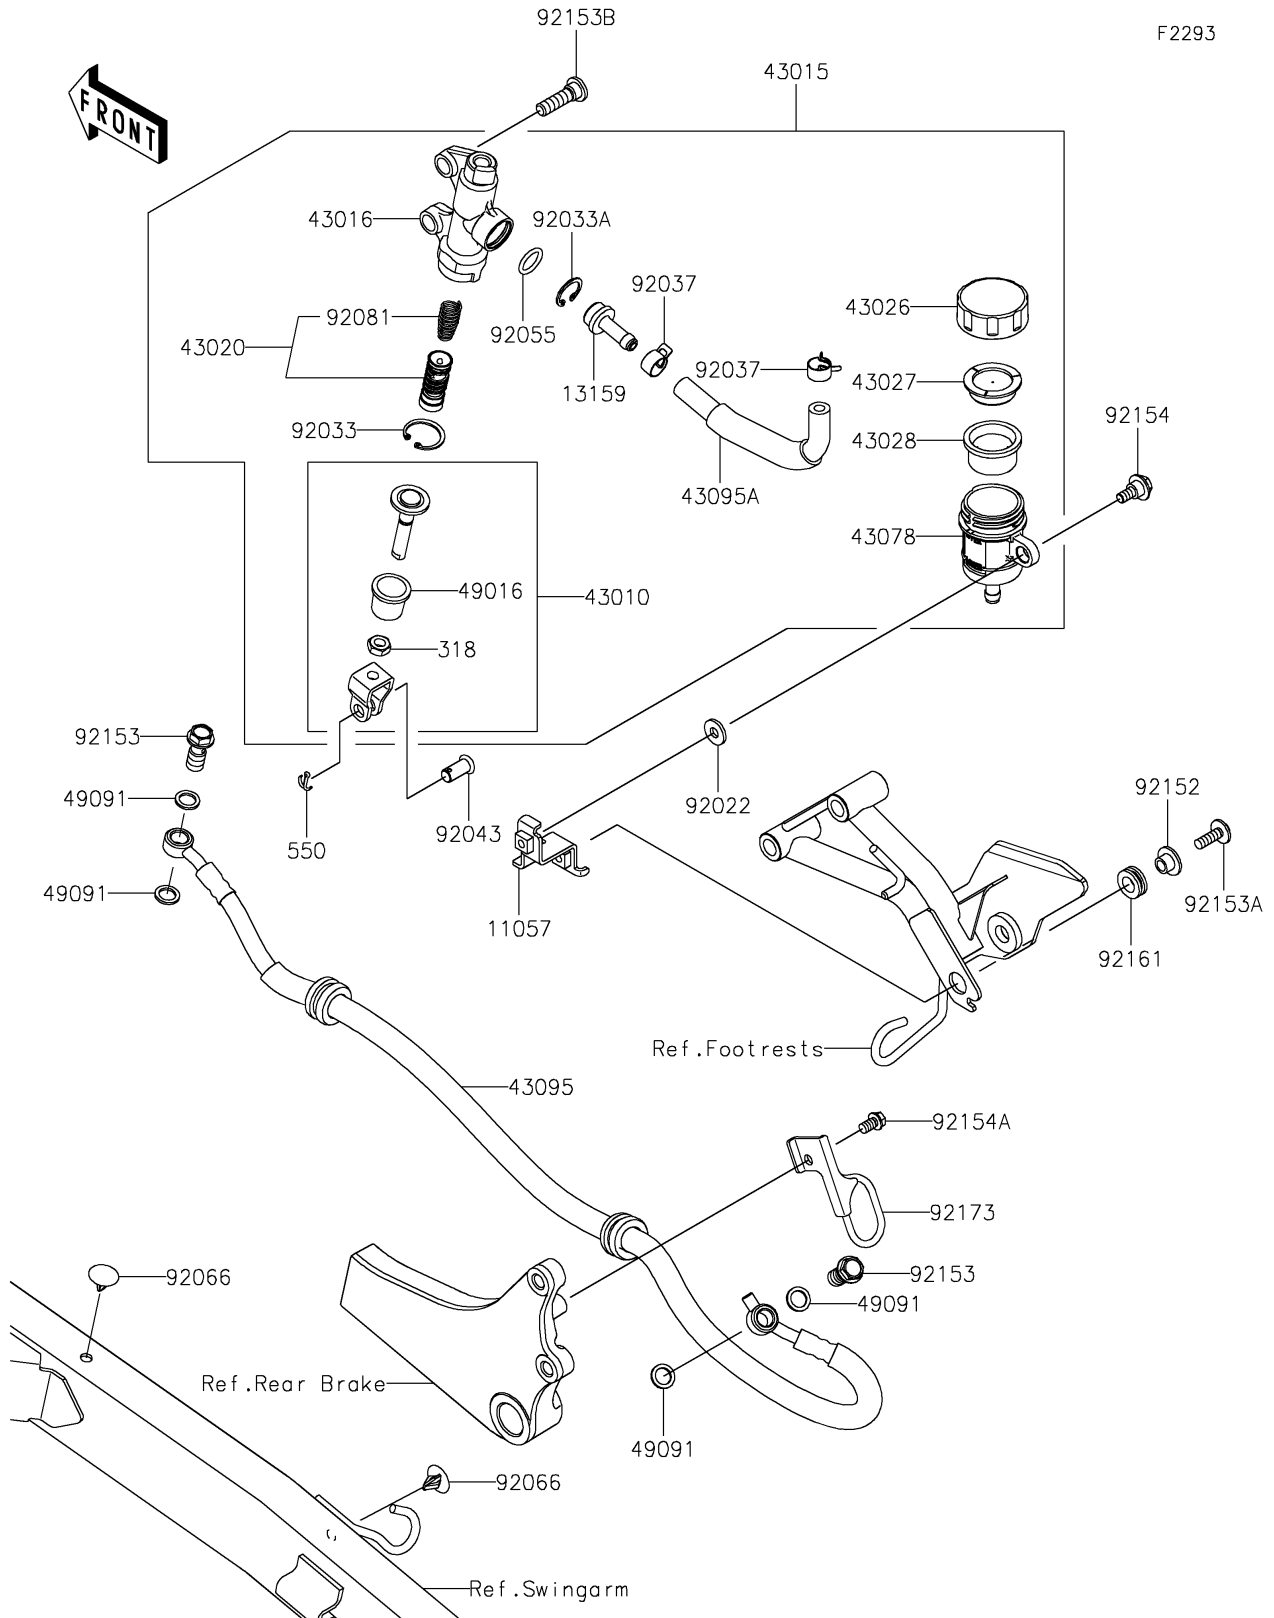

## Rear Master Cylinder

## 2022 KLR® 650 PARTS LIST

### Rear Master Cylinder

ITEM NAME	PART NUMBER	QUANTITY
BRACKET,RR MASTER CYLINDER (Ref # 11057)	11057-4396	1
CONNECTOR (Ref # 13159)	13159-1065	1
ROD-ASSY-BRAKE (Ref # 43010)	43010-0031	1
CYLINDER-ASSY-MASTER,RR (Ref # 43015)	43015-0777	1
CYLINDER-MASTER,RR (Ref # 43016)	43016-1208	1
PISTON-COMP-BRAKE (Ref # 43020)	43020-1057	1
CAP-BRAKE (Ref # 43026)	43026-0009	1
PLATE-DIAPHRAGM (Ref # 43027)	43027-1053	1
DIAPHRAGM (Ref # 43028)	43028-1065	1
RESERVOIR (Ref # 43078)	43078-0060	1
HOSE-BRAKE,RR (Ref # 43095)	43095-1761	1
HOSE-BRAKE (Ref # 43095A)	43095-1762	1
COVER-SEAL,BRAKE PISTON (Ref # 49016)	49016-1103	1
WASHER-SEAL,10.1X14.5X1.5 (Ref # 49091)	49091-0001	4
WASHER,6.5X16X2 (Ref # 92022)	92022-1565	1
RING-SNAP,20.9X24.6X1.2 (Ref # 92033)	92033-0079	1
RING-SNAP,20.5MM (Ref # 92033A)	92033-1186	1
CLAMP (Ref # 92037)	92037-1710	2
PIN,8X17 (Ref # 92043)	92043-0104	1
RING-O,14.8X2.4 (Ref # 92055)	92055-0741	1
PLUG (Ref # 92066)	92066-0980	2
SPRING,MASTER CYLINDER (Ref # 92081)	92081-1737	1
COLLAR (Ref # 92152)	92152-2770	1
BOLT,OIL,L=23 (Ref # 92153)	92153-0627	2
BOLT,6X18 (Ref # 92153A)	92153-0816	1
BOLT,SOCKET,8X30 (Ref # 92153B)	92153-1624	2
BOLT (Ref # 92154)	92154-0929	1
BOLT,FLANGED,6X10 (Ref # 92154A)	92154-0950	1
DAMPER,10X18X6.5 (Ref # 92161)	92161-2091	1

### Rear Master Cylinder

ITEM NAME	PART NUMBER	QUANTITY
CLAMP (Ref # 92173)	92173-2454	1
NUT-HEX-SMALL,8MM (Ref # 318)	318BA0800	1
PIN-COTTER,2.0X15 (Ref # 550)	550AA2015	1