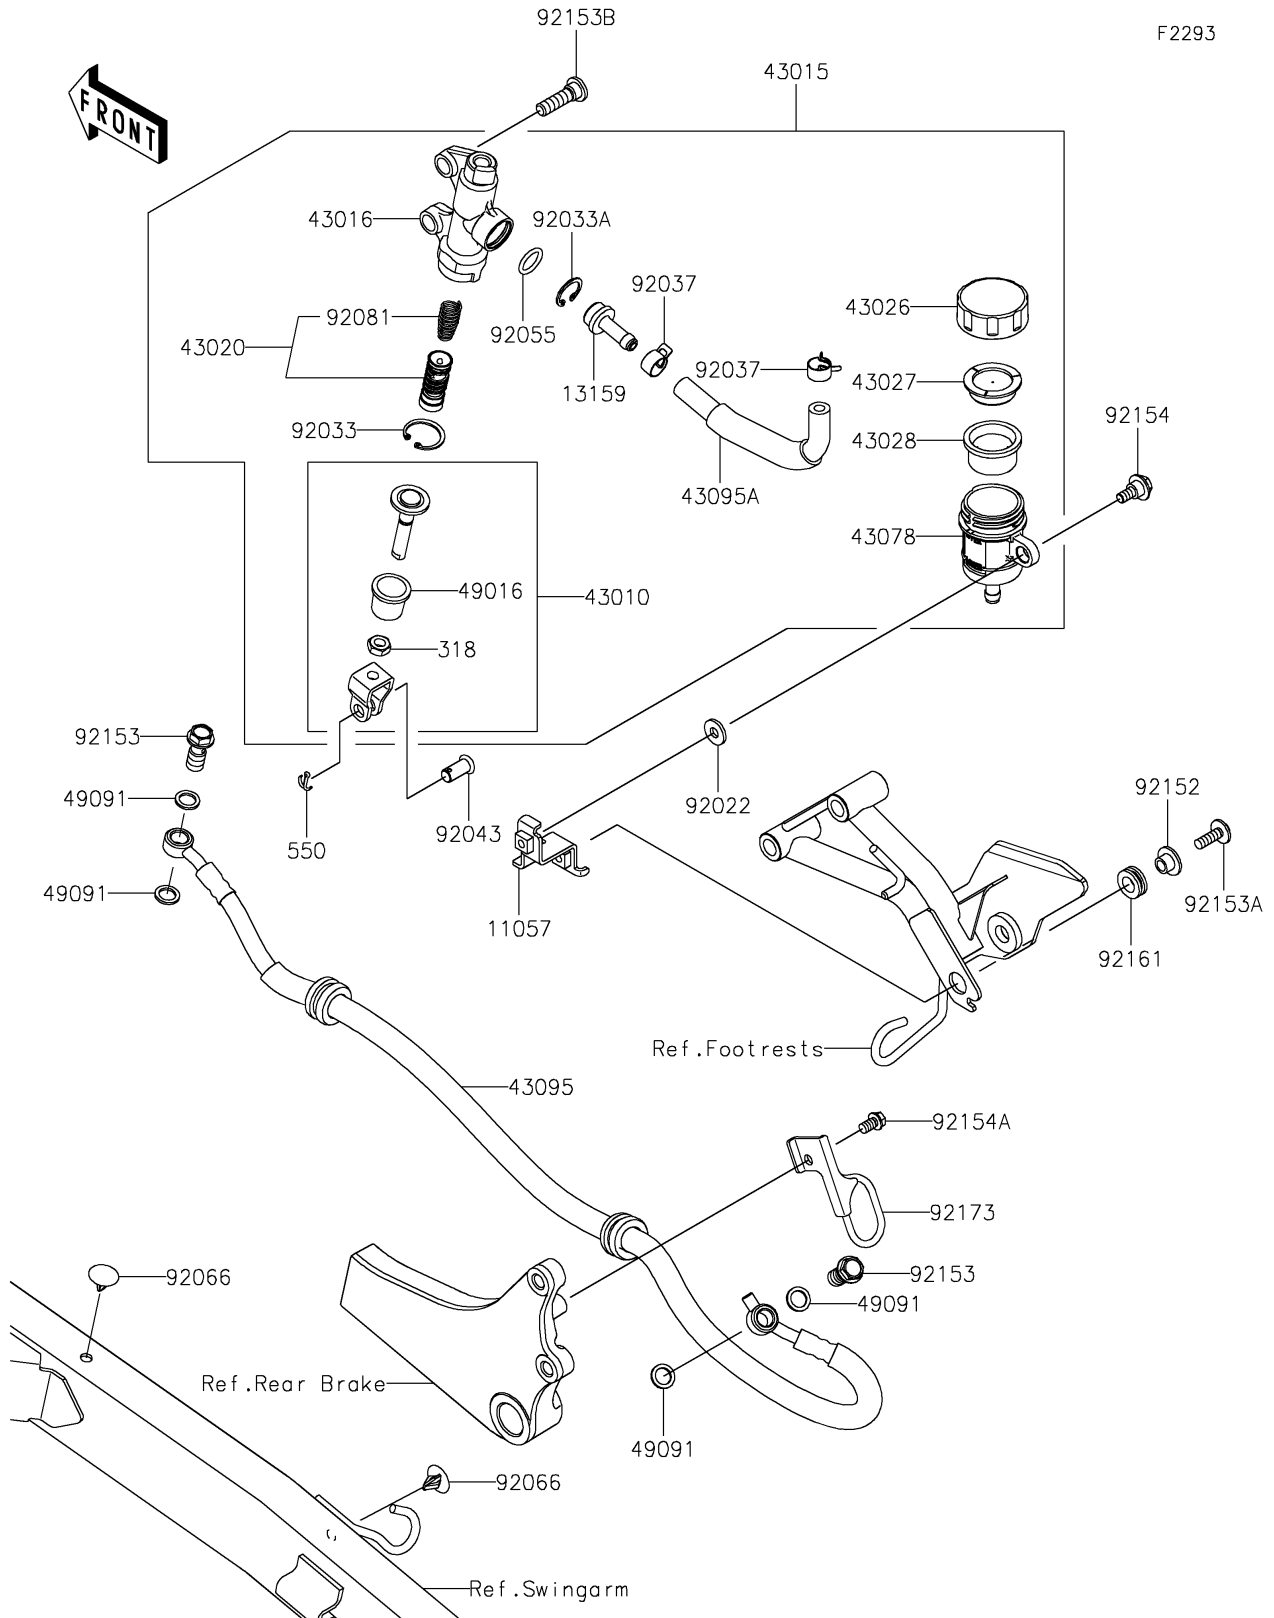

2022 KLR® 650 PARTS DIAGRAM

Rear Master Cylinder

2022 KLR® 650 PARTS LIST

Rear Master Cylinder

ITEM NAME	PART NUMBER	QUANTITY
BRACKET,RR MASTER CYLINDER (Ref # 11057)	11057-4396	1
CONNECTOR (Ref # 13159)	13159-1065	1
ROD-ASSY-BRAKE (Ref # 43010)	43010-0031	1
CYLINDER-ASSY-MASTER,RR (Ref # 43015)	43015-0777	1
CYLINDER-MASTER,RR (Ref # 43016)	43016-1208	1
PISTON-COMP-BRAKE (Ref # 43020)	43020-1057	1
CAP-BRAKE (Ref # 43026)	43026-0009	1
PLATE-DIAPHRAGM (Ref # 43027)	43027-1053	1
DIAPHRAGM (Ref # 43028)	43028-1065	1
RESERVOIR (Ref # 43078)	43078-0060	1
HOSE-BRAKE,RR (Ref # 43095)	43095-1761	1
HOSE-BRAKE (Ref # 43095A)	43095-1762	1
COVER-SEAL,BRAKE PISTON (Ref # 49016)	49016-1103	1
WASHER-SEAL,10.1X14.5X1.5 (Ref # 49091)	49091-0001	4
WASHER,6.5X16X2 (Ref # 92022)	92022-1565	1
RING-SNAP,20.9X24.6X1.2 (Ref # 92033)	92033-0079	1
RING-SNAP,20.5MM (Ref # 92033A)	92033-1186	1
CLAMP (Ref # 92037)	92037-1710	2
PIN,8X17 (Ref # 92043)	92043-0104	1
RING-O,14.8X2.4 (Ref # 92055)	92055-0741	1
PLUG (Ref # 92066)	92066-0980	2
SPRING,MASTER CYLINDER (Ref # 92081)	92081-1737	1
COLLAR (Ref # 92152)	92152-2770	1
BOLT,OIL,L=23 (Ref # 92153)	92153-0627	2
BOLT,6X18 (Ref # 92153A)	92153-0816	1
BOLT,SOCKET,8X30 (Ref # 92153B)	92153-1624	2
BOLT (Ref # 92154)	92154-0929	1
BOLT,FLANGED,6X10 (Ref # 92154A)	92154-0950	1
DAMPER,10X18X6.5 (Ref # 92161)	92161-2091	1

2022 KLR® 650 PARTS LIST

Rear Master Cylinder

ITEM NAME	PART NUMBER	QUANTITY
CLAMP (Ref # 92173)	92173-2454	1
NUT-HEX-SMALL,8MM (Ref # 318)	318BA0800	1
PIN-COTTER,2.0X15 (Ref # 550)	550AA2015	1