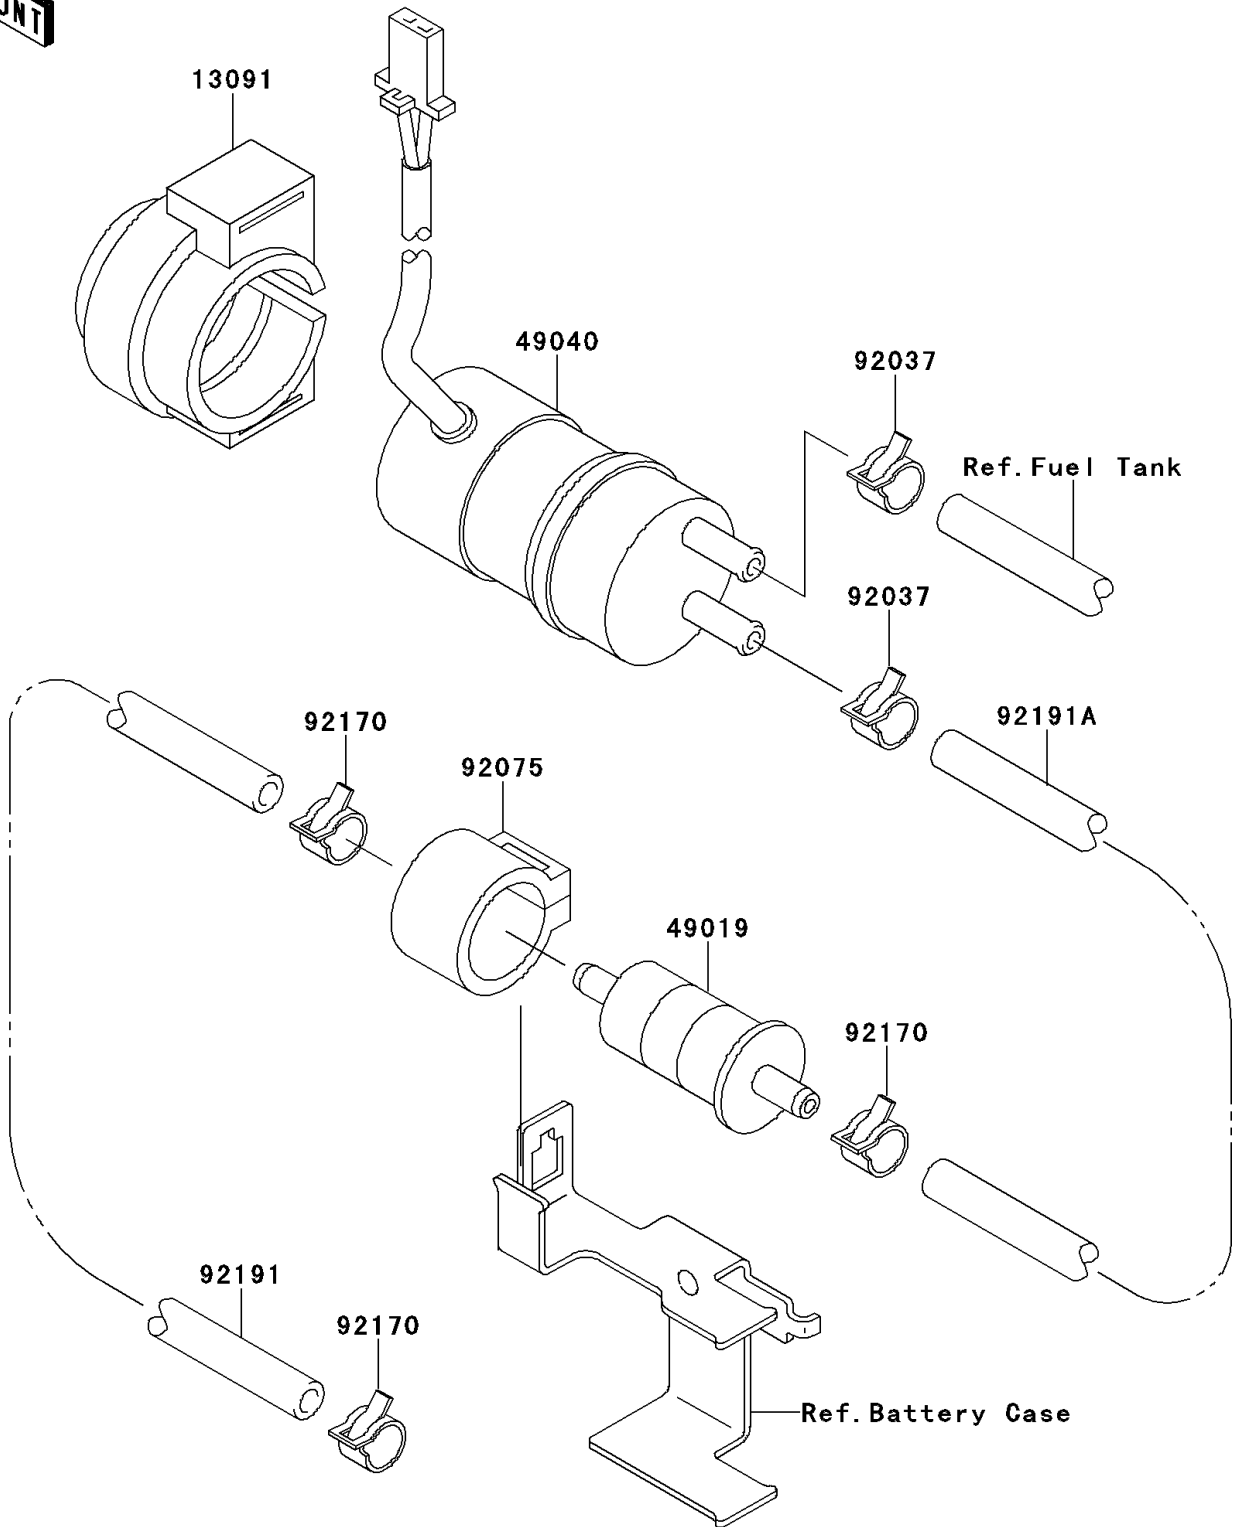

# 1999 Vulcan 1500 Nomad PARTS DIAGRAM

Fuel Pump

E1520

# 1999 Vulcan 1500 Nomad PARTS LIST

## Fuel Pump

ITEM NAME	PART NUMBER	QUANTITY
HOLDER (Ref # 13091)	13091-1512	1
FILTER-FUEL (Ref # 49019)	49019-1055	1
PUMP-FUEL (Ref # 49040)	49040-1063	1
CLAMP,TUBE (Ref # 92037)	92037-1505	2
DAMPER,FUEL FILTER (Ref # 92075)	92075-1853	1
CLAMP (Ref # 92170)	92170-1492	3
TUBE,FUEL TAP-FILTER (Ref # 92191)	92191-1055	1
TUBE,FILTER-PUMP (Ref # 92191A)	92191-1058	1