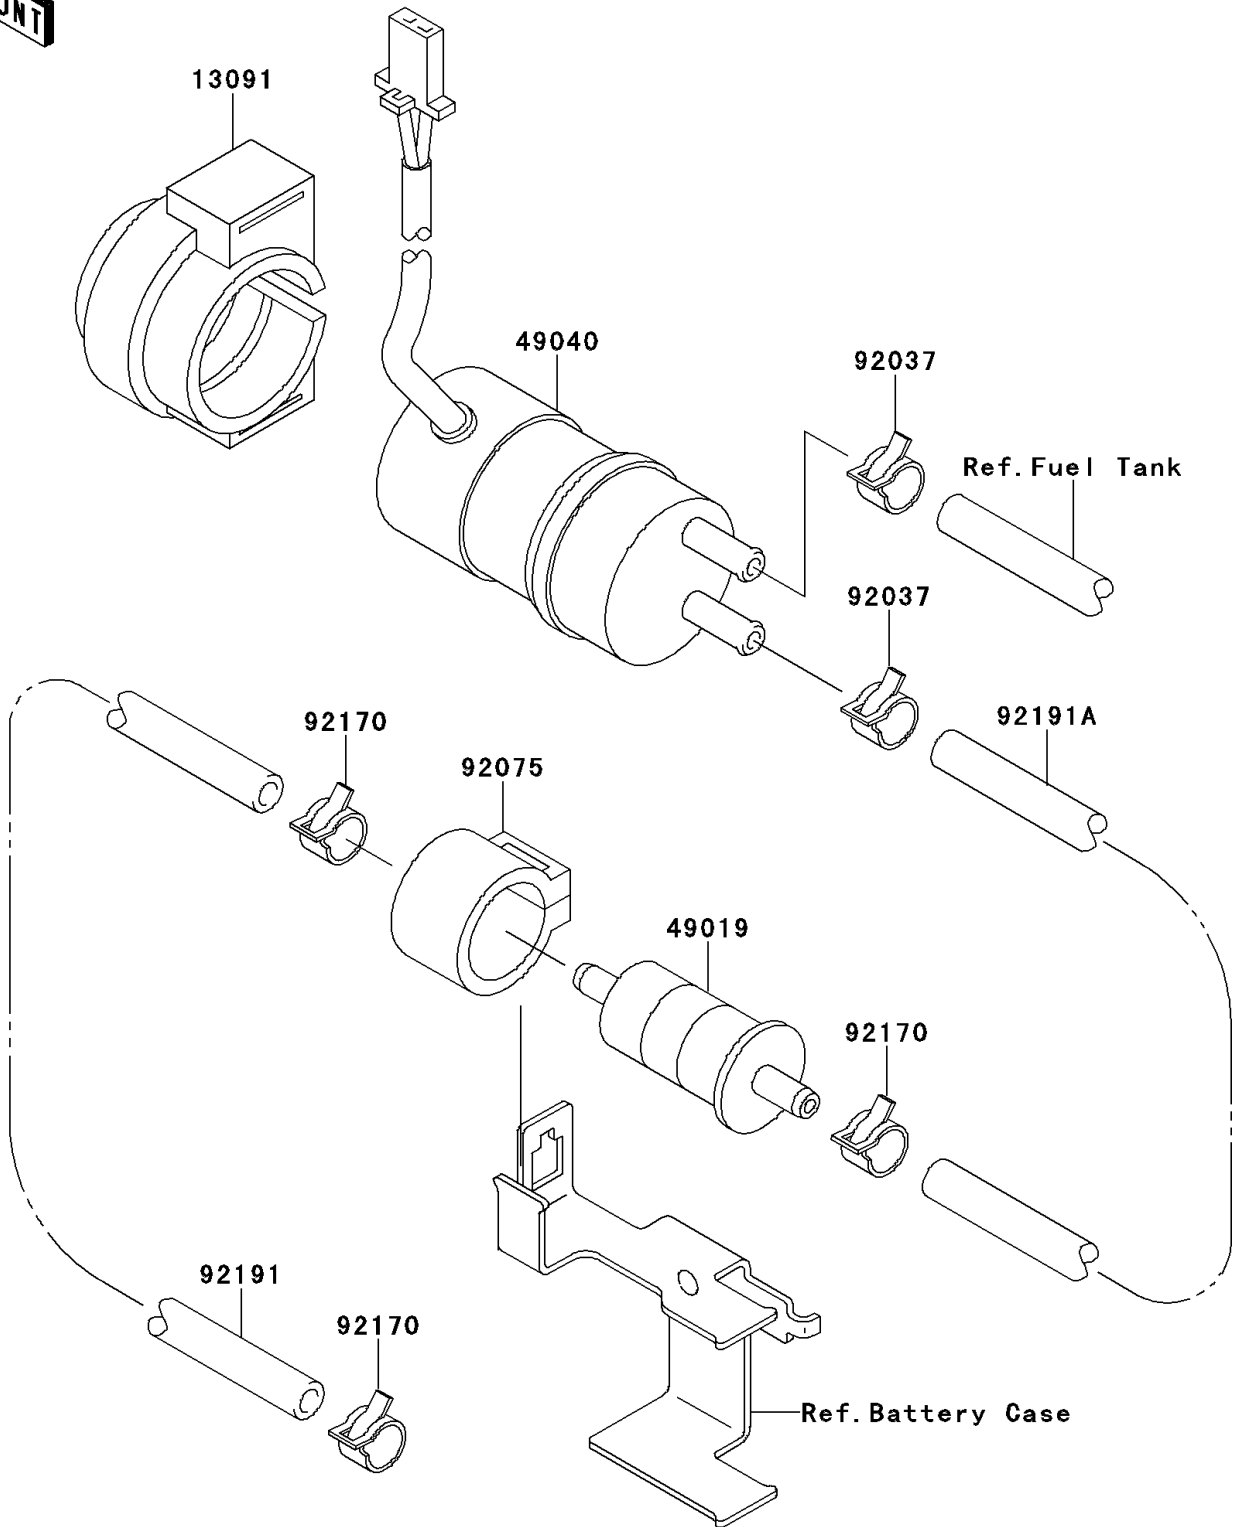

1999 Vulcan 1500 Nomad PARTS DIAGRAM

Fuel Pump

E1520

1999 Vulcan 1500 Nomad PARTS LIST

Fuel Pump

ITEM NAME	PART NUMBER	QUANTITY
HOLDER (Ref # 13091)	13091-1512	1
FILTER-FUEL (Ref # 49019)	49019-1055	1
PUMP-FUEL (Ref # 49040)	49040-1063	1
CLAMP,TUBE (Ref # 92037)	92037-1505	2
DAMPER,FUEL FILTER (Ref # 92075)	92075-1853	1
CLAMP (Ref # 92170)	92170-1492	3
TUBE,FUEL TAP-FILTER (Ref # 92191)	92191-1055	1
TUBE,FILTER-PUMP (Ref # 92191A)	92191-1058	1