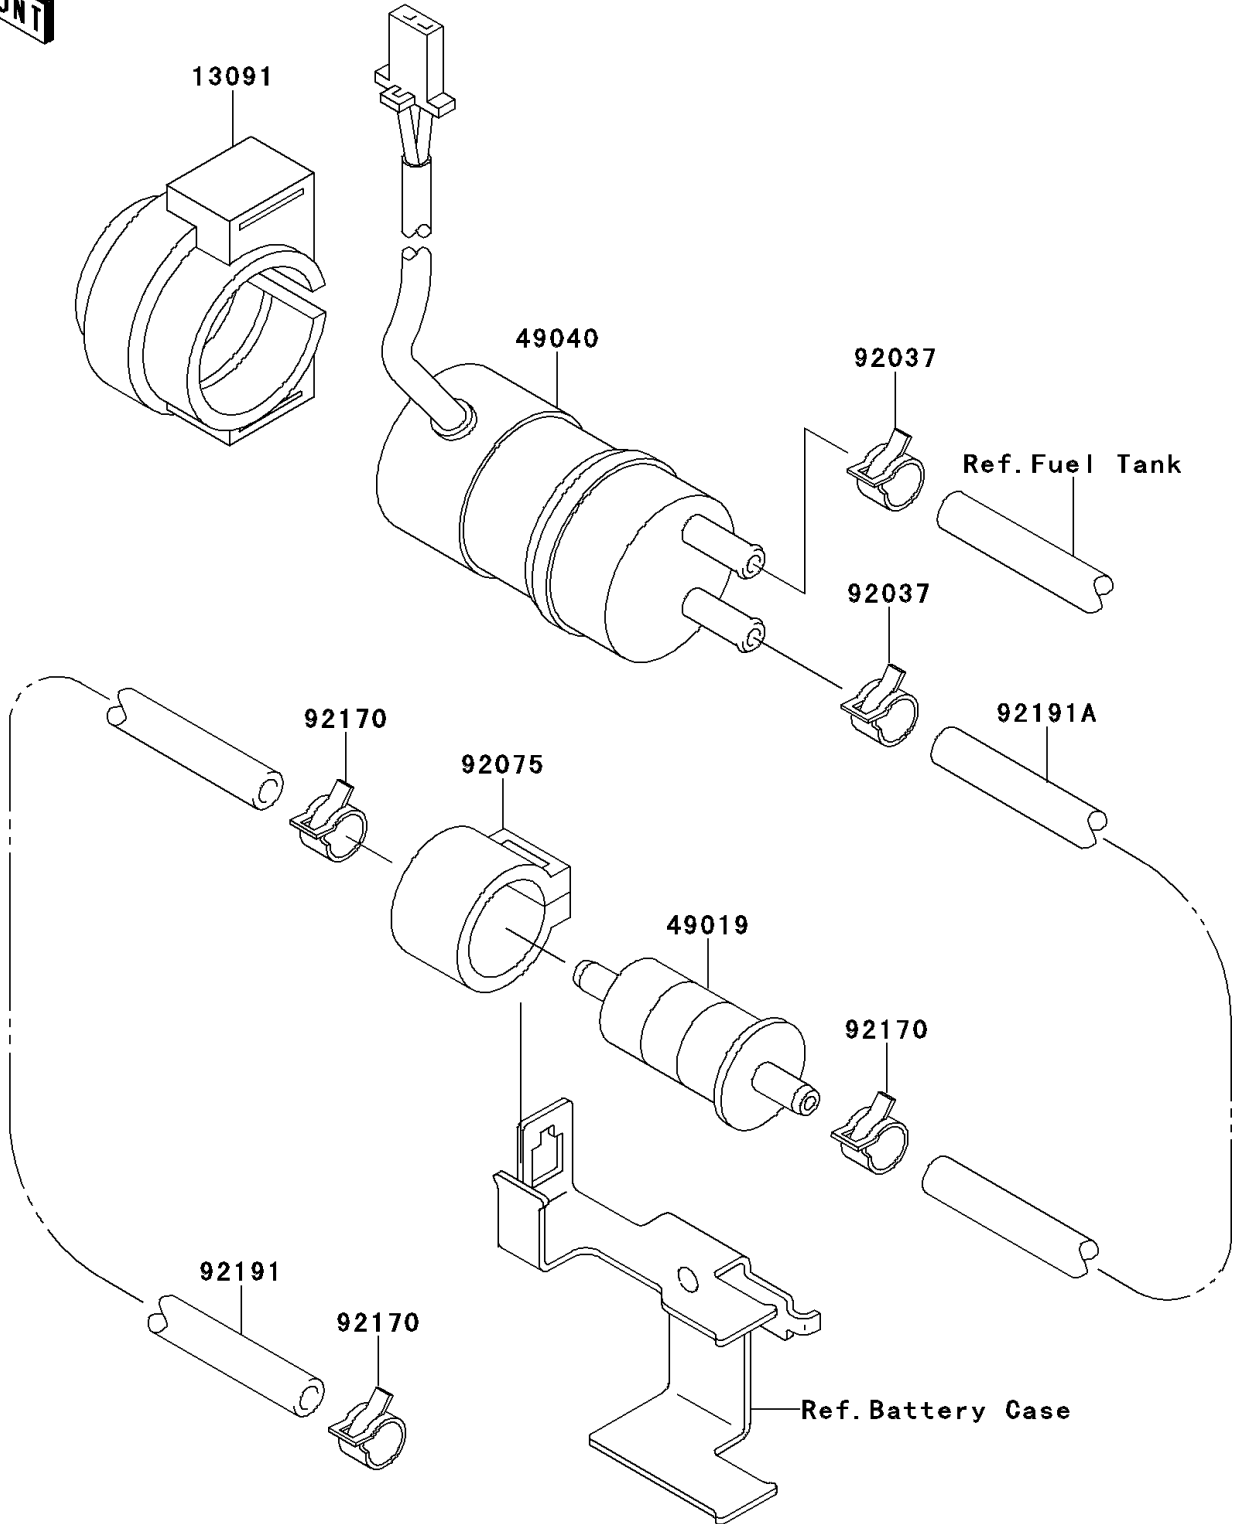

# 2000 Vulcan 1500 Nomad PARTS DIAGRAM

Fuel Pump

E1520

## 2000 Vulcan 1500 Nomad PARTS LIST

### Fuel Pump

ITEM NAME	PART NUMBER	QUANTITY
HOLDER (Ref # 13091)	13091-1512	1
FILTER-FUEL (Ref # 49019)	49019-1055	1
PUMP-FUEL (Ref # 49040)	49040-1063	1
CLAMP,TUBE (Ref # 92037)	92037-1505	2
DAMPER,FUEL FILTER (Ref # 92075)	92075-1853	1
CLAMP (Ref # 92170)	92170-1492	3
TUBE,FUEL TAP-FILTER (Ref # 92191)	92191-1055	1
TUBE,FILTER-PUMP (Ref # 92191A)	92191-1058	1