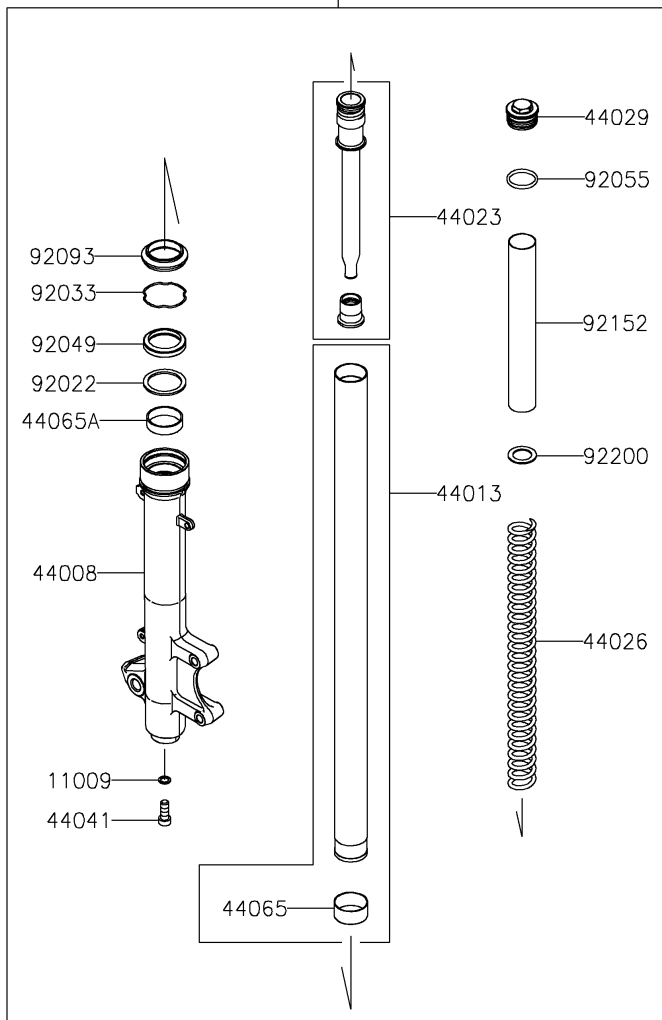

2022 KLR® 650 PARTS DIAGRAM

Front Fork

F2340