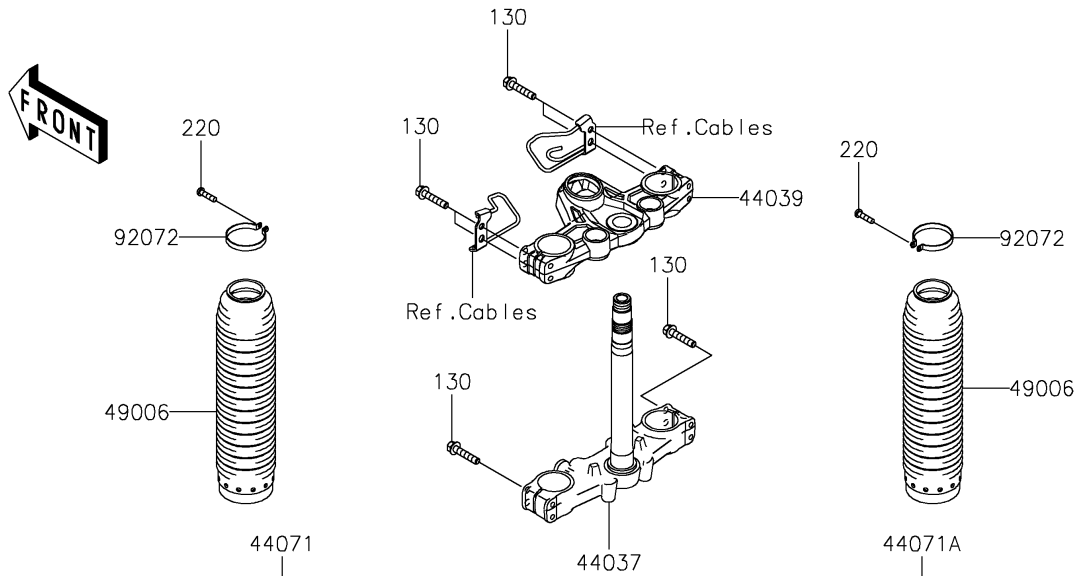

2022 KLR® 650 PARTS DIAGRAM

Front Fork

F2340