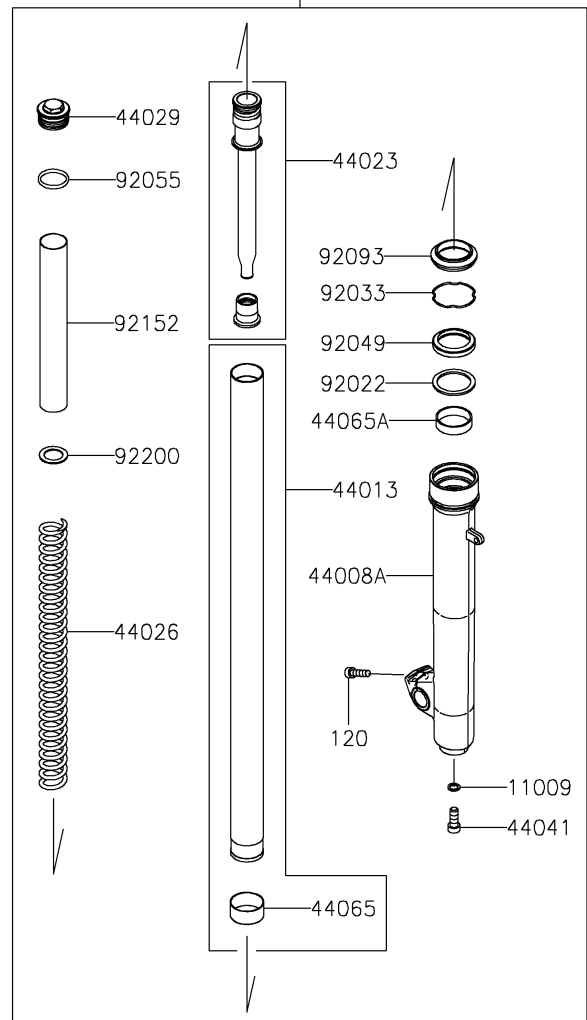

2022 KLR® 650 PARTS DIAGRAM

Front Fork

F2340